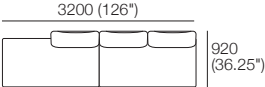

Delta Packages

Package 1

Package: 1 AE
Components: 2x Rectangle, 3x Back.
Configurations: