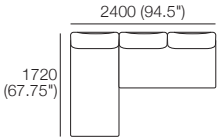

Delta Packages

Package 1

Package: 1 AE
Components: 2x Rectangle, 3x Back.
Configurations: