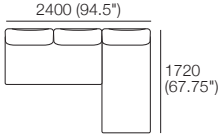

Delta Packages

Package 1

Package: 1 AE
Components: 2x Rectangle, 3x Back.
Configurations: