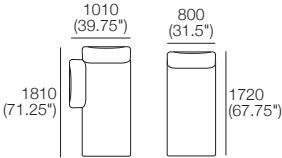

Delta Packages

Package 1

Package: 1 AE
Components: 2x Rectangle, 3x Back.
Configurations: