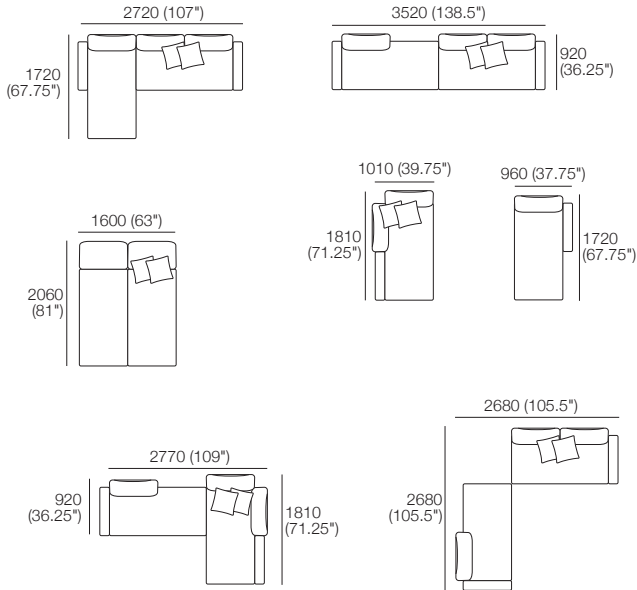

K I N G

Delta Packages
1 | 1 DLX Plus

DT2022109-ASIAV3

kingliving.com

Delta Packages

1 Deluxe Plus

Package: 1 Deluxe Plus AE

Components: 2x Rectangle, 3x Back, 2x Box Arm.

Plus: 2x Magic Joiner Pair M105, 4x Bed Bracket, 2x Panama Cushion SQUARE.

Configurations:

Package: 1 Deluxe Plus SMART AE

Components: 2x Rectangle, 3x Back, 2x Box Arm SMART.

Plus: 2x Magic Joiner Pair M105, 4x Bed Bracket, 2x Panama Cushion SQUARE.

Configurations:

Delta Packages

Package 1

Package: 1 AE
Components: 2x Rectangle, 3x Back.
Configurations:

Effective August 2023. Magic Joiner M105. Bed Brackets sold separately. Seat Position: STD 920 (36.25"); Deep 1010 (39.75"). Tables available in selected timber finishes. Tables (RND) extend max. 350 (13.75") past platform (dimension not included). King Living has a policy of continuous improvement, changes to products and specifications may be made without prior notice. Images and drawings are representative of design only. Accessories not included.