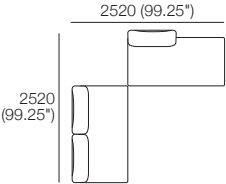

Delta Packages

Package 1

Package: 1 AE
Components: 2x Rectangle, 3x Back.
Configurations: