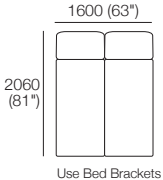

Delta Packages

Package 1

Package: 1 AE
Components: 2x Rectangle, 3x Back.
Configurations: