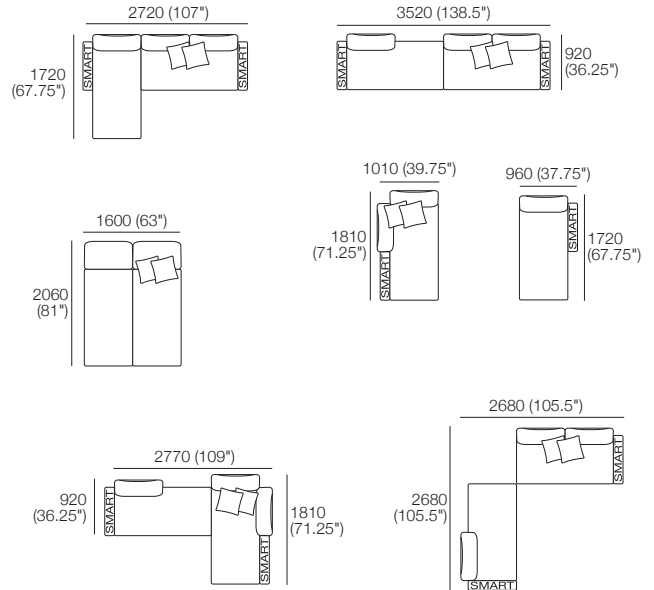

Plus: 2x Magic Joiner Pair M105, 4x Bed Bracket, 2x Panama Cushion SQUARE.

Configurations:

Package: 1 Deluxe Plus SMART AE

Components: 2x Rectangle, 3x Back, 2x Box Arm SMART.

Plus: 2x Magic Joiner Pair M105, 4x Bed Bracket, 2x Panama Cushion SQUARE.

Configurations:

Delta Packages

Package 1

Package: 1 AE
Components: 2x Rectangle, 3x Back.
Configurations:

Effective August 2023. Magic Joiner M105. Bed Brackets sold separately. Seat Position: STD 920 (36.25"); Deep 1010 (39.75"). Tables available in selected timber finishes. Tables (RND) extend max. 350 (13.75") past platform (dimension not included). King Living has a policy of continuous improvement, changes to products and specifications may be made without prior notice. Images and drawings are representative of design only. Accessories not included.