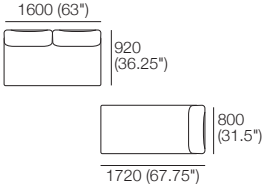

Delta Packages

Package 1

Package: 1 AE
Components: 2x Rectangle, 3x Back.
Configurations: