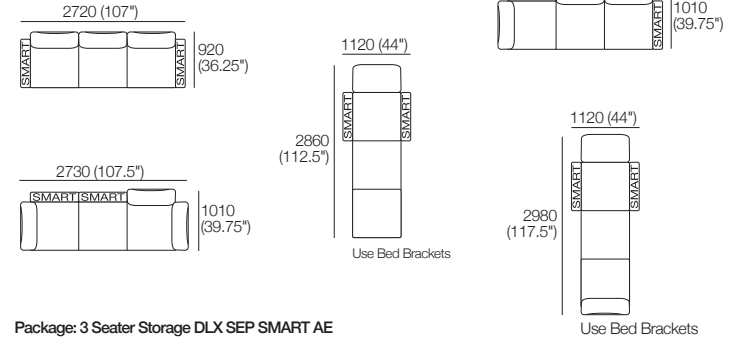

3 Seater Deluxe SEP

Package: 3 Seater DLX SEP AE

Components: 1x 3STR Base SEP, 3x Back, 2x Box Arm.
Configurations:

Package: 3 Seater Storage DLX SEP AE

Components: 1x 3STR Base SEP Storage, 3x Back, 2x Box Arm. Configurations:

Package: 3 Seater DLX SEP SMART AE

Components: 1x 3STR Base SEP, 3x Back, 2x Box Arm SMART.
Configurations:

Package: 3 Seater Storage DLX SEP SMART AE

Components: 1x 3STR Base SEP Storage, 3x Back, 2x Box Arm SMART. Configurations: