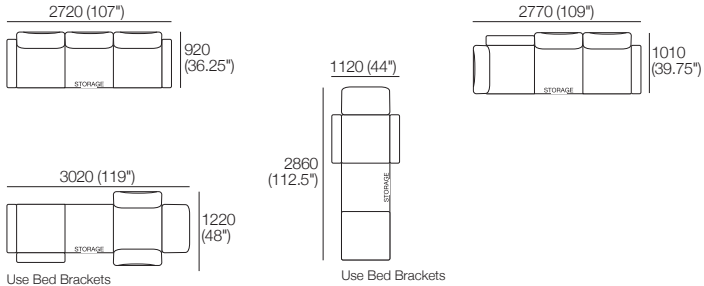

3 Seater Deluxe SEP

Package: 3 Seater DLX SEP AE

Components: 1x 3STR Base SEP, 3x Back, 2x Box Arm.
Configurations:

Package: 3 Seater Storage DLX SEP AE

Components: 1x 3STR Base SEP Storage, 3x Back, 2x Box Arm. Configurations:

Package: 3 Seater DLX SEP SMART AE

Components: 1x 3STR Base SEP, 3x Back, 2x Box Arm SMART.
Configurations:

Package: 3 Seater Storage DLX SEP SMART AE

Components: 1x 3STR Base SEP Storage, 3x Back, 2x Box Arm SMART. Configurations: