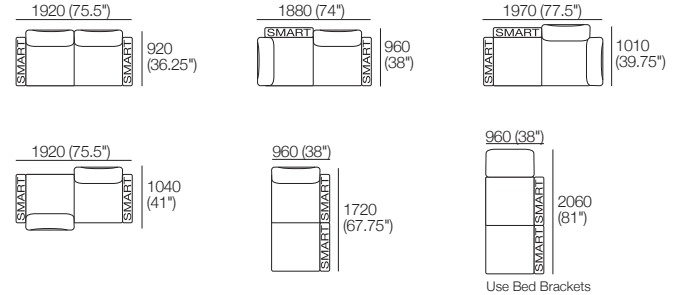

K I N G

Delta Packages

2 STR DLX SEP | 3 STR DLX SEP | 6 SEP

DT2022108-V2

kingliving.com

Delta Packages

2 Seater Deluxe SEP

Package: 2 Seater DLX SEP AE

Components: 1x 2STR Base SEP, 2x Back, 2x Box Arm.
Configurations:

Package: 2 Seater Storage DLX SEP AE

Components: 1x 2STR Base SEP 1600 Storage, 2x Back, 2x Box Arm.
Configurations:

Package: 2 Seater DLX SEP SMART AE

Components: 1x 2STR Base SEP, 2x Back, 2x Box Arm SMART.
Configurations:

Package: 2 Seater Storage DLX SEP SMART AE

Components: 1x 2STR Base SEP 1600 Storage, 2x Back, 2x Box Arm SMART.
Configurations:

Delta Packages

3 Seater Deluxe SEP

Package: 3 Seater DLX SEP AE

Components: 1x 3STR Base SEP, 3x Back, 2x Box Arm.
Configurations:

Package: 3 Seater Storage DLX SEP AE

Components: 1x 3STR Base SEP Storage, 3x Back, 2x Box Arm. Configurations: