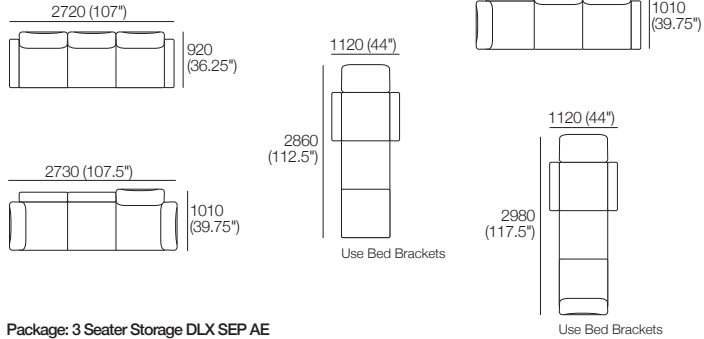

Components: 1x 2STR Base SEP, 2x Back, 2x Box Arm.
Configurations:

Package: 2 Seater Storage DLX SEP AE

Components: 1x 2STR Base SEP 1600 Storage, 2x Back, 2x Box Arm.
Configurations:

Package: 2 Seater DLX SEP SMART AE

Components: 1x 2STR Base SEP, 2x Back, 2x Box Arm SMART.
Configurations:

Package: 2 Seater Storage DLX SEP SMART AE

Components: 1x 2STR Base SEP 1600 Storage, 2x Back, 2x Box Arm SMART.
Configurations:

Delta Packages

3 Seater Deluxe SEP

Package: 3 Seater DLX SEP AE

Components: 1x 3STR Base SEP, 3x Back, 2x Box Arm.
Configurations:

Package: 3 Seater Storage DLX SEP AE

Components: 1x 3STR Base SEP Storage, 3x Back, 2x Box Arm. Configurations:

Package: 3 Seater DLX SEP SMART AE

Components: 1x 3STR Base SEP, 3x Back, 2x Box Arm SMART.
Configurations:

Package: 3 Seater Storage DLX SEP SMART AE

Components: 1x 3STR Base SEP Storage, 3x Back, 2x Box Arm SMART. Configurations: