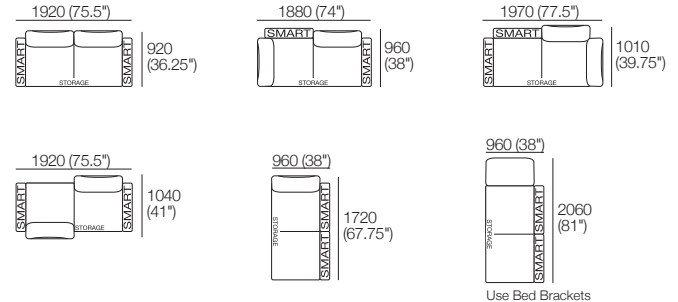

K I N G

Delta Packages

2 STR DLX SEP | 3 STR DLX SEP | 6 SEP

DT2022108-V2

kingliving.com

Delta Packages

2 Seater Deluxe SEP

Package: 2 Seater DLX SEP AE

Components: 1x 2STR Base SEP, 2x Back, 2x Box Arm.
Configurations:

Package: 2 Seater Storage DLX SEP AE

Components: 1x 2STR Base SEP 1600 Storage, 2x Back, 2x Box Arm.
Configurations:

Package: 2 Seater DLX SEP SMART AE

Components: 1x 2STR Base SEP, 2x Back, 2x Box Arm SMART.
Configurations:

Package: 2 Seater Storage DLX SEP SMART AE

Components: 1x 2STR Base SEP 1600 Storage, 2x Back, 2x Box Arm SMART.
Configurations:

Delta Packages

3 Seater Deluxe SEP

Package: 3 Seater DLX SEP AE

Components: 1x 3STR Base SEP, 3x Back, 2x Box Arm.
Configurations:

Package: 3 Seater Storage DLX SEP AE

Components: 1x 3STR Base SEP Storage, 3x Back, 2x Box Arm. Configurations: