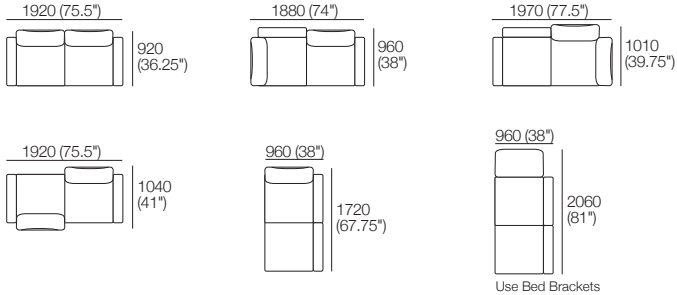

K I N G

Delta Packages

2 STR DLX SEP | 3 STR DLX SEP | 6 SEP

DT2022108-V2

kingliving.com

Delta Packages

2 Seater Deluxe SEP

Package: 2 Seater DLX SEP AE

Components: 1x 2STR Base SEP, 2x Back, 2x Box Arm.
Configurations:

Package: 2 Seater Storage DLX SEP AE

Components: 1x 2STR Base SEP 1600 Storage, 2x Back, 2x Box Arm.
Configurations:

Package: 2 Seater DLX SEP SMART AE

Components: 1x 2STR Base SEP, 2x Back, 2x Box Arm SMART.
Configurations:

Package: 2 Seater Storage DLX SEP SMART AE

Components: 1x 2STR Base SEP 1600 Storage, 2x Back, 2x Box Arm SMART.
Configurations:

Delta Packages

3 Seater Deluxe SEP

Package: 3 Seater DLX SEP AE

Components: 1x 3STR Base SEP, 3x Back, 2x Box Arm.
Configurations:

Package: 3 Seater Storage DLX SEP AE

Components: 1x 3STR Base SEP Storage, 3x Back, 2x Box Arm. Configurations: