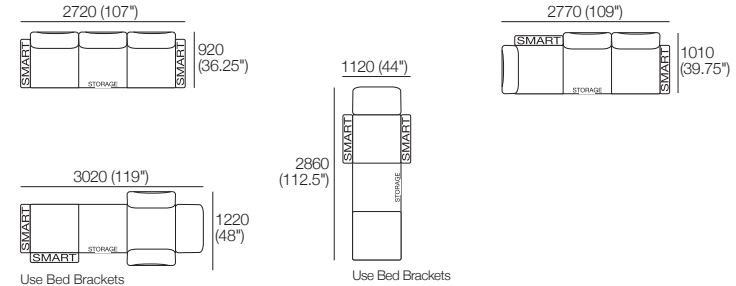

3 Seater Deluxe SEP

Package: 3 Seater DLX SEP AE

Components: 1x 3STR Base SEP, 3x Back, 2x Box Arm.
Configurations:

Package: 3 Seater Storage DLX SEP AE

Components: 1x 3STR Base SEP Storage, 3x Back, 2x Box Arm. Configurations:

Package: 3 Seater DLX SEP SMART AE

Components: 1x 3STR Base SEP, 3x Back, 2x Box Arm SMART.
Configurations:

Package: 3 Seater Storage DLX SEP SMART AE

Components: 1x 3STR Base SEP Storage, 3x Back, 2x Box Arm SMART. Configurations: