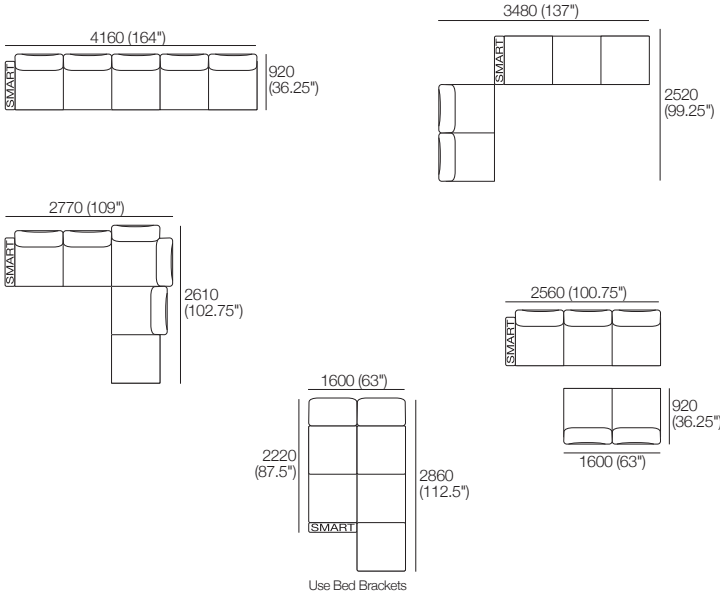

Delta Packages

6 SEP

Package: 6 SEP AE

Components: 1x 3STR Base SEP, 1x 2STR Base SEP,
5x Back, 1x Box Arm.
Configurations:

Package: 6 SEP SMART AE

Components: 1x 3STR Base SEP, 1x 2STR Base SEP,
5x Back, 1x Box Arm SMART.
Configurations:

Effective August 2023. Magic Joiner M105. Bed Brackets sold separately. Seat Position: STD 920 (36.25"); Deep 1010 (39.75"). King Living has a policy of continuous improvement, changes to products and specifications may be made without prior notice. Images and drawings are representative of design only. Accessories not included.