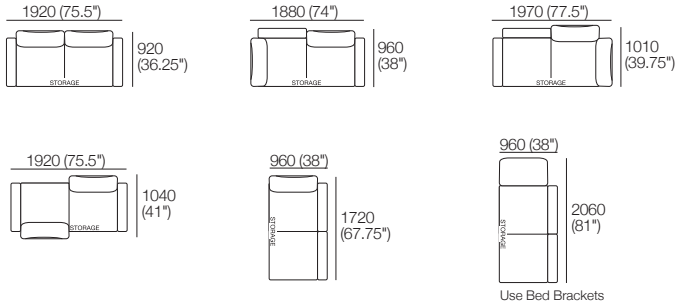

K I N G

Delta Packages

2 STR DLX SEP | 3 STR DLX SEP | 6 SEP

DT2022108-V2

kingliving.com

Delta Packages

2 Seater Deluxe SEP

Package: 2 Seater DLX SEP AE

Components: 1x 2STR Base SEP, 2x Back, 2x Box Arm.
Configurations:

Package: 2 Seater Storage DLX SEP AE

Components: 1x 2STR Base SEP 1600 Storage, 2x Back, 2x Box Arm.
Configurations:

Package: 2 Seater DLX SEP SMART AE

Components: 1x 2STR Base SEP, 2x Back, 2x Box Arm SMART.
Configurations:

Package: 2 Seater Storage DLX SEP SMART AE

Components: 1x 2STR Base SEP 1600 Storage, 2x Back, 2x Box Arm SMART.
Configurations:

Delta Packages

3 Seater Deluxe SEP

Package: 3 Seater DLX SEP AE

Components: 1x 3STR Base SEP, 3x Back, 2x Box Arm.
Configurations:

Package: 3 Seater Storage DLX SEP AE

Components: 1x 3STR Base SEP Storage, 3x Back, 2x Box Arm. Configurations: