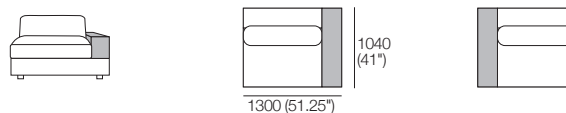

*Shelves: STD (included); or Light-Charge (sold separately): 1x T104.

Configurations:

Jasper Chair 130T (STD Arm)

Components: 1x P130, 1x C104, 1x A104, 1x B104.

*Shelves: STD (included); or Light-Charge (sold separately): 1x T104.

Configurations:

Jasper Chair 104T SMART*

*SMART Arms compatible with SMART Accessories: Brackets | Lights | Tables | Wireless Device Charging.

Components: 1x P104, 1x C78, 1x A78 SMART, 1x B78.

*Shelves: STD (included); or Light-Charge (sold separately): 1x T104.

Configurations:

Jasper Chair 130T SMART*

*SMART Arms compatible with SMART Accessories: Brackets | Lights | Tables | Wireless Device Charging.

Components: 1x P130, 1x C104, 1x A104 SMART, 1x B104.

*Shelves: STD (included); or Light-Charge (sold separately): 1x T104.