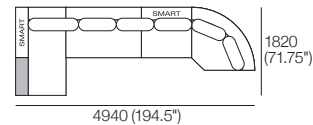

Package: C2 1T (STD Arms) or

Package: C2 1T SMART* (2x A104 SMART: replaces 2x A104)

Components: 1x Platform P156, 1x Platform P182, 1x Platform P104,
1x Platform P-CNR R130, 2x Seat Cushion C156, 1x Seat Cushion C104,
1x Seat Cushion C-CNR R104, 2x Arm A104, 1x Arm A78, 1x Arm A156,
1x Arm CNR R130, 1x Back Cushion B104, 5x Back Cushion B78

Shelves* sold separately:

1x T78 (STD or Light-Charge)

Configurations (2x A104 SMART shown):