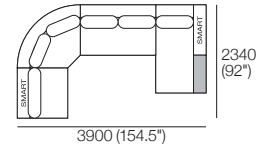

Package: C2 1T (STD Arms) or

Package: C2 1T SMART* (2x A104 SMART: replaces 2x A104)

Components: 1x Platform P156, 1x Platform P182, 1x Platform P104,
1x Platform P-CNR R130, 2x Seat Cushion C156, 1x Seat Cushion C104,
1x Seat Cushion C-CNR R104, 2x Arm A104, 1x Arm A78, 1x Arm A156,
1x Arm CNR R130, 1x Back Cushion B104, 5x Back Cushion B78

Shelves* sold separately:

1x T78 (STD or Light-Charge)

Configurations (2x A104 SMART shown):