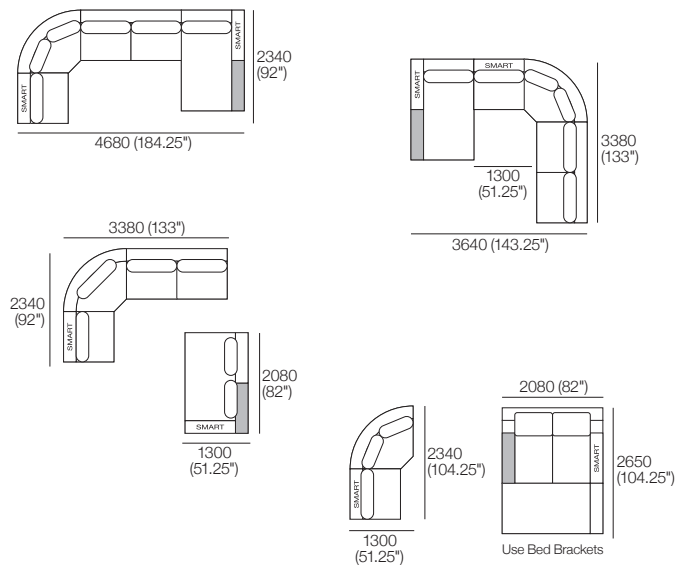

Components: 1x Platform P208, 1x Platform P208D, 1x Platform P104,
1x Platform P-CNR R130, 3x Seat Cushion C104, 1x Seat Cushion C182D,
1x Seat Cushion C-CNR R104, 3x Arm A104, 1x Arm A208,
4x Back Cushion B104, 2x Back Cushion B78

Shelves* sold separately:

1x T104 (STD or Light-Charge), 1x T-CNR R130 (STD):

Configurations (2x A104 SMART shown):

Package: C1 1T (STD Arms) or

Package: C1 1T SMART* (2x A104 SMART: replaces 2x A104)

Components: 1x Platform P208, 1x Platform P208D, 1x Platform P104,
1x Platform P-CNR R130, 3x Seat Cushion C104, 1x Seat Cushion C182D,
1x Seat Cushion C-CNR R104, 3x Arm A104, 1x Arm A208, 1x Arm CNR R130,
4x Back Cushion B104, 2x Back Cushion B78

Shelves* sold separately:

1x T104 (STD or Light-Charge)

Configurations (2x A104 SMART shown):

Jasper Package C2

Jasper modules can easily be reconfigured to suit your lifestyle and space.

Package: C2 2T (STD Arms) or