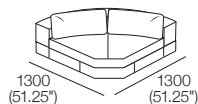

Shelves* sold separately:

2x T104 (STD or Light-Charge), 1x T-CNR R130 (STD)

Configurations (1x A104 SMART shown):

Package: Curve Corner R130 (STD Arm/Back) or

Components: 1x Platform P-CNR R130, 1x Seat Cushion C-CNR R104,
1x Arm CNR R130, 2x Back Cushion B78
Configuration:

Front View

Top View

Package: Curve Corner R130T

Components: 1x Platform P-CNR R130, 1x Seat Cushion C-CNR R104,
2x Back Cushion B78

Shelves* sold separately:

1x T-CNR R130 (STD)

Configuration:

Front View