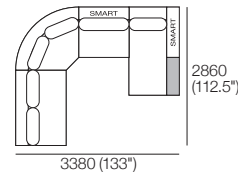

Shelves* sold separately:

1x T78 (STD or Light-Charge), 1x T-CNR R130 (STD)

Configurations (2x A104 SMART shown):

Package: C2 1T (STD Arms) or

Package: C2 1T SMART* (2x A104 SMART: replaces 2x A104)

Components: 1x Platform P156, 1x Platform P182, 1x Platform P104,
1x Platform P-CNR R130, 2x Seat Cushion C156, 1x Seat Cushion C104,
1x Seat Cushion C-CNR R104, 2x Arm A104, 1x Arm A78, 1x Arm A156,
1x Arm CNR R130, 1x Back Cushion B104, 5x Back Cushion B78

Shelves* sold separately:

1x T78 (STD or Light-Charge)

Configurations (2x A104 SMART shown):

Jasper Package C3

Jasper modules can easily be reconfigured to suit your lifestyle and space.

Package: C3 (STD Arms) or