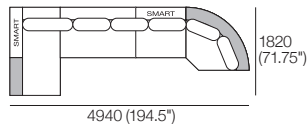

Jasper Package C2

Jasper modules can easily be reconfigured to suit your lifestyle and space.

Package: C2 2T (STD Arms) or

Package: C2 2T SMART* (2x A104 SMART: replaces 2x A104)

Components: 1x Platform P156, 1x Platform P182, 1x Platform P104,
1x Platform P-CNR R130, 2x Seat Cushion C156, 1x Seat Cushion C104,
1x Seat Cushion C-CNR R104, 2x Arm A104, 1x Arm A78, 1x Arm A156,
1x Back Cushion B104, 5x Back Cushion B78

Shelves* sold separately:

1x T78 (STD or Light-Charge), 1x T-CNR R130 (STD)

Configurations (2x A104 SMART shown):