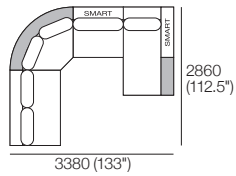

Jasper Package C2

Jasper modules can easily be reconfigured to suit your lifestyle and space.

Package: C2 2T (STD Arms) or

Package: C2 2T SMART* (2x A104 SMART: replaces 2x A104)

Components: 1x Platform P156, 1x Platform P182, 1x Platform P104,
1x Platform P-CNR R130, 2x Seat Cushion C156, 1x Seat Cushion C104,
1x Seat Cushion C-CNR R104, 2x Arm A104, 1x Arm A78, 1x Arm A156,
1x Back Cushion B104, 5x Back Cushion B78

Shelves* sold separately:

1x T78 (STD or Light-Charge), 1x T-CNR R130 (STD)

Configurations (2x A104 SMART shown):