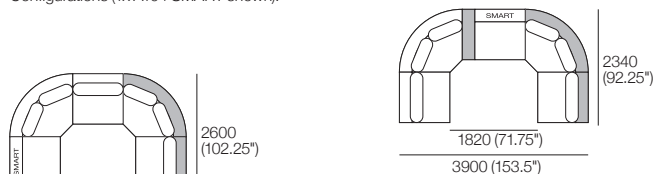

Jasper Package C3

Jasper modules can easily be reconfigured to suit your lifestyle and space.

Package: C3 (STD Arms) or

Package: C3 SMART* (1x A104 SMART: replaces 1x A104)

Components: 1x Platform P130, 2x Platform P104, 2x Platform P-CNR R130,
3x Seat Cushion C104, 2x Seat Cushion C-CNR R104, 2x Arm A104, 1x Arm CNR R130,
2x Back Cushion B104, 4x Back Cushion B78

Shelves* sold separately:

2x T104 (STD or Light-Charge), 1x T-CNR R130 (STD)

Configurations (1x A104 SMART shown):

Package: Curve Corner R130 (STD Arm/Back) or

Components: 1x Platform P-CNR R130, 1x Seat Cushion C-CNR R104,
1x Arm CNR R130, 2x Back Cushion B78
Configuration:

Front View

Top View

Package: Curve Corner R130T

Components: 1x Platform P-CNR R130, 1x Seat Cushion C-CNR R104,
2x Back Cushion B78

Shelves* sold separately:

1x T-CNR R130 (STD)

Configuration:

Front View

Top View