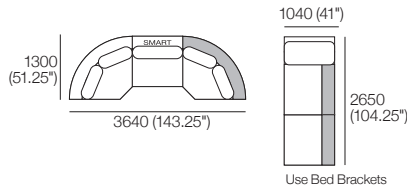

Jasper Package C3

Jasper modules can easily be reconfigured to suit your lifestyle and space.

Package: C3 (STD Arms) or

Package: C3 SMART* (1x A104 SMART: replaces 1x A104)

Components: 1x Platform P130, 2x Platform P104, 2x Platform P-CNR R130,
3x Seat Cushion C104, 2x Seat Cushion C-CNR R104, 2x Arm A104, 1x Arm CNR R130,
2x Back Cushion B104, 4x Back Cushion B78

Shelves* sold separately:

2x T104 (STD or Light-Charge), 1x T-CNR R130 (STD)

Configurations (1x A104 SMART shown):

Package: Curve Corner R130 (STD Arm/Back) or

Components: 1x Platform P-CNR R130, 1x Seat Cushion C-CNR R104,
1x Arm CNR R130, 2x Back Cushion B78
Configuration:

Front View

Top View

Package: Curve Corner R130T

Components: 1x Platform P-CNR R130, 1x Seat Cushion C-CNR R104,
2x Back Cushion B78

Shelves* sold separately:

1x T-CNR R130 (STD)

Configuration:

Front View

Top View