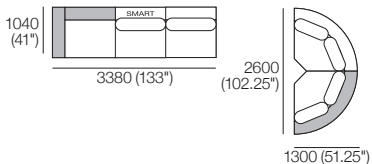

Jasper Package C3

Jasper modules can easily be reconfigured to suit your lifestyle and space.

Package: C3 (STD Arms) or

Package: C3 SMART* (1x A104 SMART: replaces 1x A104)

Components: 1x Platform P130, 2x Platform P104, 2x Platform P-CNR R130,
3x Seat Cushion C104, 2x Seat Cushion C-CNR R104, 2x Arm A104, 1x Arm CNR R130,
2x Back Cushion B104, 4x Back Cushion B78

Shelves* sold separately:

2x T104 (STD or Light-Charge), 1x T-CNR R130 (STD)

Configurations (1x A104 SMART shown):

Package: Curve Corner R130 (STD Arm/Back) or

Components: 1x Platform P-CNR R130, 1x Seat Cushion C-CNR R104,
1x Arm CNR R130, 2x Back Cushion B78
Configuration:

Front View

Top View

Package: Curve Corner R130T

Components: 1x Platform P-CNR R130, 1x Seat Cushion C-CNR R104,
2x Back Cushion B78

Shelves* sold separately:

1x T-CNR R130 (STD)

Configuration:

Front View

Top View