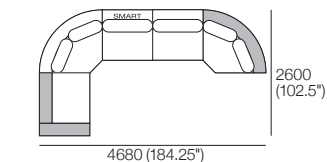

Jasper Package C3

Jasper modules can easily be reconfigured to suit your lifestyle and space.

Package: C3 (STD Arms) or

Package: C3 SMART* (1x A104 SMART: replaces 1x A104)

Components: 1x Platform P130, 2x Platform P104, 2x Platform P-CNR R130,
3x Seat Cushion C104, 2x Seat Cushion C-CNR R104, 2x Arm A104, 1x Arm CNR R130,
2x Back Cushion B104, 4x Back Cushion B78

Shelves* sold separately:

2x T104 (STD or Light-Charge), 1x T-CNR R130 (STD)

Configurations (1x A104 SMART shown):

Package: Curve Corner R130 (STD Arm/Back) or

Components: 1x Platform P-CNR R130, 1x Seat Cushion C-CNR R104,
1x Arm CNR R130, 2x Back Cushion B78
Configuration:

Front View

Top View

Package: Curve Corner R130T

Components: 1x Platform P-CNR R130, 1x Seat Cushion C-CNR R104,
2x Back Cushion B78

Shelves* sold separately:

1x T-CNR R130 (STD)

Configuration:

Front View

Top View