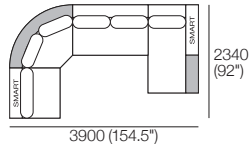

Jasper Package C2

Jasper modules can easily be reconfigured to suit your lifestyle and space.

Package: C2 2T (STD Arms) or

Package: C2 2T SMART* (2x A104 SMART: replaces 2x A104)

Components: 1x Platform P156, 1x Platform P182, 1x Platform P104,
1x Platform P-CNR R130, 2x Seat Cushion C156, 1x Seat Cushion C104,
1x Seat Cushion C-CNR R104, 2x Arm A104, 1x Arm A78, 1x Arm A156,
1x Back Cushion B104, 5x Back Cushion B78

Shelves* sold separately:

1x T78 (STD or Light-Charge), 1x T-CNR R130 (STD)

Configurations (2x A104 SMART shown):