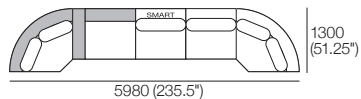

Jasper Package C3

Jasper modules can easily be reconfigured to suit your lifestyle and space.

Package: C3 (STD Arms) or

Package: C3 SMART* (1x A104 SMART: replaces 1x A104)

Components: 1x Platform P130, 2x Platform P104, 2x Platform P-CNR R130,
3x Seat Cushion C104, 2x Seat Cushion C-CNR R104, 2x Arm A104, 1x Arm CNR R130,
2x Back Cushion B104, 4x Back Cushion B78

Shelves* sold separately:

2x T104 (STD or Light-Charge), 1x T-CNR R130 (STD)

Configurations (1x A104 SMART shown):