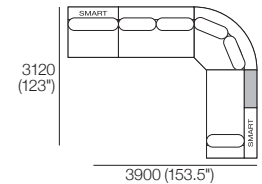

Package: C2 1T (STD Arms) or

Package: C2 1T SMART* (2x A104 SMART: replaces 2x A104)

Components: 1x Platform P156, 1x Platform P182, 1x Platform P104,
1x Platform P-CNR R130, 2x Seat Cushion C156, 1x Seat Cushion C104,
1x Seat Cushion C-CNR R104, 2x Arm A104, 1x Arm A78, 1x Arm A156,
1x Arm CNR R130, 1x Back Cushion B104, 5x Back Cushion B78

Shelves* sold separately:

1x T78 (STD or Light-Charge)

Configurations (2x A104 SMART shown):