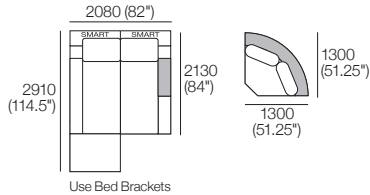

Jasper Package C2

Jasper modules can easily be reconfigured to suit your lifestyle and space.

Package: C2 2T (STD Arms) or

Package: C2 2T SMART* (2x A104 SMART: replaces 2x A104)

Components: 1x Platform P156, 1x Platform P182, 1x Platform P104,
1x Platform P-CNR R130, 2x Seat Cushion C156, 1x Seat Cushion C104,
1x Seat Cushion C-CNR R104, 2x Arm A104, 1x Arm A78, 1x Arm A156,
1x Back Cushion B104, 5x Back Cushion B78

Shelves* sold separately:

1x T78 (STD or Light-Charge), 1x T-CNR R130 (STD)

Configurations (2x A104 SMART shown):