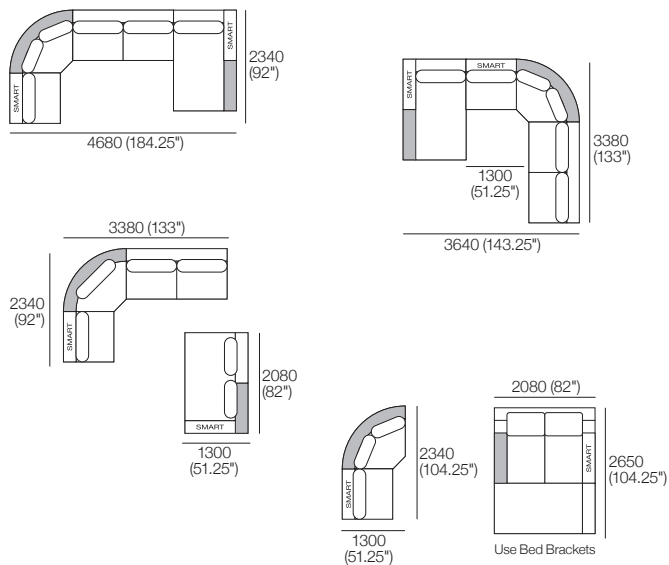

K I N G

DT2023035-V4

kingliving.com

Jasper
Curved Corner Packages

Jasper Package C1

Jasper modules can easily be reconfigured to suit your lifestyle and space.

Package: C1 2T (STD Arms) or

Package: C1 2T SMART* (2x A104 SMART: replaces 2x A104)

Components: 1x Platform P208, 1x Platform P208D, 1x Platform P104,
1x Platform P-CNR R130, 3x Seat Cushion C104, 1x Seat Cushion C182D,
1x Seat Cushion C-CNR R104, 3x Arm A104, 1x Arm A208,
4x Back Cushion B104, 2x Back Cushion B78

Shelves* sold separately:

1x T104 (STD or Light-Charge), 1x T-CNR R130 (STD):

Configurations (2x A104 SMART shown):

Package: C1 1T (STD Arms) or

Package: C1 1T SMART* (2x A104 SMART: replaces 2x A104)

Components: 1x Platform P208, 1x Platform P208D, 1x Platform P104,
1x Platform P-CNR R130, 3x Seat Cushion C104, 1x Seat Cushion C182D,
1x Seat Cushion C-CNR R104, 3x Arm A104, 1x Arm A208, 1x Arm CNR R130,
4x Back Cushion B104, 2x Back Cushion B78