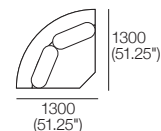

Shelves* sold separately:

2x T104 (STD or Light-Charge), 1x T-CNR R130 (STD)

Configurations (1x A104 SMART shown):

Package: Curve Corner R130 (STD Arm/Back) or

Components: 1x Platform P-CNR R130, 1x Seat Cushion C-CNR R104,
1x Arm CNR R130, 2x Back Cushion B78
Configuration:

Front View

Top View

Package: Curve Corner R130T

Components: 1x Platform P-CNR R130, 1x Seat Cushion C-CNR R104,
2x Back Cushion B78

Shelves* sold separately:

1x T-CNR R130 (STD)

Configuration:

Front View