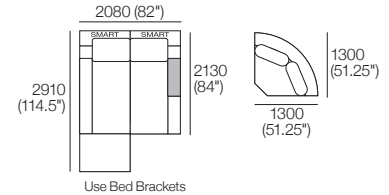

Package: C2 1T (STD Arms) or

Package: C2 1T SMART* (2x A104 SMART: replaces 2x A104)

Components: 1x Platform P156, 1x Platform P182, 1x Platform P104,
1x Platform P-CNR R130, 2x Seat Cushion C156, 1x Seat Cushion C104,
1x Seat Cushion C-CNR R104, 2x Arm A104, 1x Arm A78, 1x Arm A156,
1x Arm CNR R130, 1x Back Cushion B104, 5x Back Cushion B78

Shelves* sold separately:

1x T78 (STD or Light-Charge)

Configurations (2x A104 SMART shown):