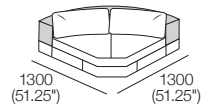

Shelves* sold separately:

2x T104 (STD or Light-Charge), 1x T-CNR R130 (STD)

Configurations (1x A104 SMART shown):

Package: Curve Corner R130 (STD Arm/Back) or

Components: 1x Platform P-CNR R130, 1x Seat Cushion C-CNR R104,
1x Arm CNR R130, 2x Back Cushion B78
Configuration:

Front View

Top View

Package: Curve Corner R130T

Components: 1x Platform P-CNR R130, 1x Seat Cushion C-CNR R104,
2x Back Cushion B78

Shelves* sold separately:

1x T-CNR R130 (STD)

Configuration:

Front View