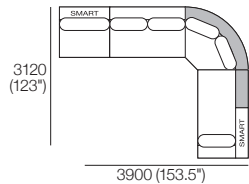

Jasper Package C2

Jasper modules can easily be reconfigured to suit your lifestyle and space.

Package: C2 2T (STD Arms) or

Package: C2 2T SMART* (2x A104 SMART: replaces 2x A104)

Components: 1x Platform P156, 1x Platform P182, 1x Platform P104,
1x Platform P-CNR R130, 2x Seat Cushion C156, 1x Seat Cushion C104,
1x Seat Cushion C-CNR R104, 2x Arm A104, 1x Arm A78, 1x Arm A156,
1x Back Cushion B104, 5x Back Cushion B78

Shelves* sold separately:

1x T78 (STD or Light-Charge), 1x T-CNR R130 (STD)

Configurations (2x A104 SMART shown):