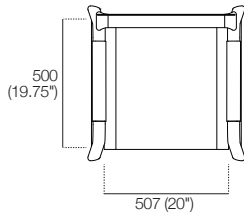

K I N G

DT2023181-V2

kingliving.com

King Directors Outdoor Chair

King Directors Outdoor Chair

King Directors Chair

571
(22.5")

Top

500
(19.75")

507 (20")

Front

267
(10.5")

640 (25.25")

Side

854
(33.75")

580 (23")

Folded

167 (6.75")