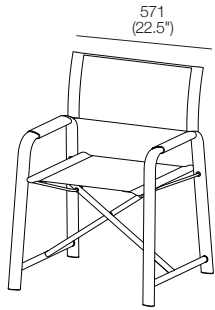

K I N G

DT2023181-V2

kingliving.com

King Directors Outdoor Chair

King Directors Outdoor Chair

King Directors Chair

571
(22.5")

Top

500
(19.75")

507 (20")

Front

267
(10.5")

640 (25.25")

Side

854
(33.75")

580 (23")

Folded

167 (6.75")