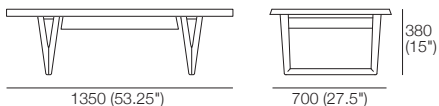

K I N G

DT2022061-V2

kingliving.com

Aspen Collection

Aspen Collection

Coffee Table 1350

Coffee Table Round

Dining Chair