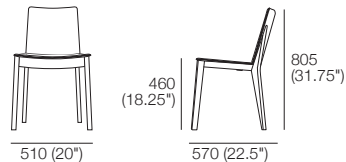

K I N G

DT2022061-V2

kingliving.com

Aspen Collection

Aspen Collection

Coffee Table 1350

Coffee Table Round

Dining Chair

Sideboard 2Door 1Drawer 636

Sideboard 4Door 760

Counter Stool

Dining Table 240

Dining Table 295