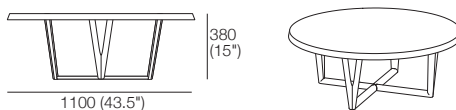

K I N G

DT2022061-V2

kingliving.com

Aspen Collection

Aspen Collection

Coffee Table 1350

Coffee Table Round

Dining Chair