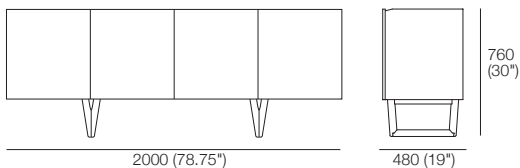

Sideboard 4Door 760