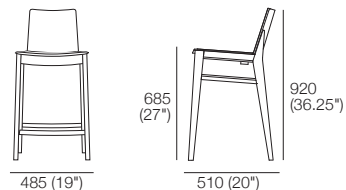

K I N G

DT2022061-V2

kingliving.com

Aspen Collection

Aspen Collection

Coffee Table 1350

Coffee Table Round

Dining Chair

Sideboard 2Door 1Drawer 636

Sideboard 4Door 760

Counter Stool

Dining Table 240

Dining Table 295