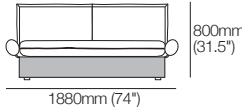

2-Seater – WeatherWeave With Bolster Arms Front View