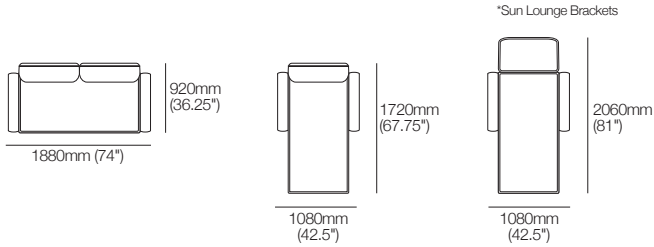

Coast Outdoor Coffee Table Square Top: Ceramic or Glass options

Delta Coast Outdoor

Package: Delta Coast Outdoor 2-Seater with Arms – WeatherWeave
Top View Configurations – Standard Position

Package: Delta Coast Outdoor Chaise – WeatherWeave
Top View Configurations – Standard Position