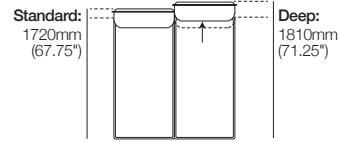

K I N G

DT2024203

kingliving.com

Delta Coast Outdoor

Delta Coast Outdoor

Back Bracket (Dual-positioning)

Back: Standard Position For Standard Seat

Back: Deep Position For Deep Seat

Bolster Arm 780 with Bolster Brackets

Sun Lounge Brackets Recline Backs into Sun Lounge Position

2-Seater – WeatherWeave Armless Front View | Side View

2-Seater or Chaise – WeatherWeave with Sun Lounge Brackets Side View (shown without Bolster Arms)