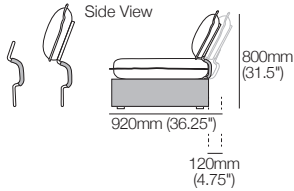

K I N G

DT2024203

kingliving.com

Delta Coast Outdoor

Delta Coast Outdoor

Back Bracket (Dual-positioning)

Back: Standard Position For Standard Seat

Back: Deep Position For Deep Seat

Bolster Arm 780 with Bolster Brackets

Sun Lounge Brackets Recline Backs into Sun Lounge Position

2-Seater – WeatherWeave Armless Front View | Side View

2-Seater or Chaise – WeatherWeave with Sun Lounge Brackets Side View (shown without Bolster Arms)