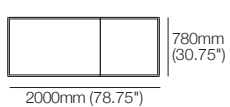

Coast Outdoor Sun Lounge – WeatherWeave Top View | Side View