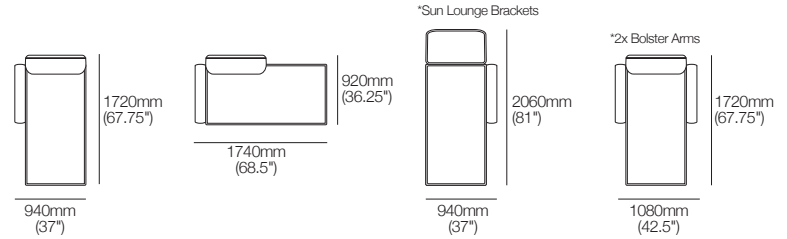

Coast Outdoor Coffee Table Square Top: Ceramic or Glass options

Delta Coast Outdoor

Package: Delta Coast Outdoor 2-Seater with Arms – WeatherWeave
Top View Configurations – Standard Position

Package: Delta Coast Outdoor Chaise – WeatherWeave
Top View Configurations – Standard Position

Package: Delta Coast Outdoor 3-Seater with Chaise (Package 1) – WeatherWeave
Top View Configurations – Standard Position