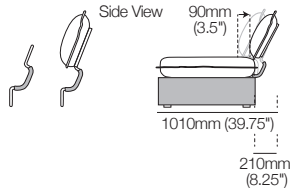

K I N G

DT2024203

kingliving.com

Delta Coast Outdoor

Delta Coast Outdoor

Back Bracket (Dual-positioning)

Back: Standard Position For Standard Seat

Back: Deep Position For Deep Seat

Bolster Arm 780 with Bolster Brackets

Sun Lounge Brackets Recline Backs into Sun Lounge Position

2-Seater – WeatherWeave Armless Front View | Side View

2-Seater or Chaise – WeatherWeave with Sun Lounge Brackets Side View (shown without Bolster Arms)