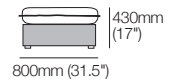

Delta Coast Outdoor Ottoman – WeatherWeave Top View | Side View