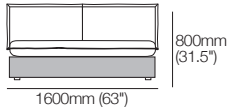

Bolster Arm 780 with Bolster Brackets

Sun Lounge Brackets Recline Backs into Sun Lounge Position

2-Seater – WeatherWeave Armless Front View | Side View

2-Seater or Chaise – WeatherWeave with Sun Lounge Brackets Side View (shown without Bolster Arms)