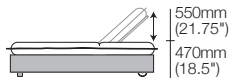

Coast Outdoor Sun Lounge – WeatherWeave Top View | Side View