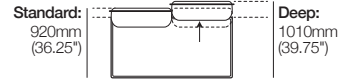

K I N G

DT2024203

kingliving.com

Delta Coast Outdoor

Delta Coast Outdoor

Back Bracket (Dual-positioning)

Back: Standard Position For Standard Seat

Back: Deep Position For Deep Seat