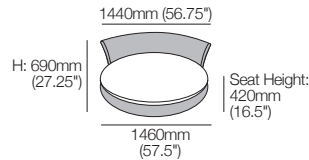

Coast Outdoor Coffee Table Square Top: Ceramic or Glass options

Delta Coast Outdoor

Package: Delta Coast Outdoor 2-Seater with Arms – WeatherWeave
Top View Configurations – Standard Position

Package: Delta Coast Outdoor Chaise – WeatherWeave
Top View Configurations – Standard Position