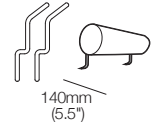

K I N G

DT2024203

kingliving.com

Delta Coast Outdoor

Delta Coast Outdoor

Back Bracket (Dual-positioning)

Back: Standard Position For Standard Seat

Back: Deep Position For Deep Seat

Bolster Arm 780 with Bolster Brackets

Sun Lounge Brackets Recline Backs into Sun Lounge Position

2-Seater – WeatherWeave Armless Front View | Side View

2-Seater or Chaise – WeatherWeave with Sun Lounge Brackets Side View (shown without Bolster Arms)