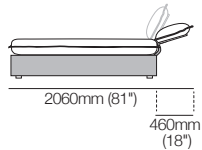

Bolster Arm 780 with Bolster Brackets

Sun Lounge Brackets Recline Backs into Sun Lounge Position

2-Seater – WeatherWeave Armless Front View | Side View

2-Seater or Chaise – WeatherWeave with Sun Lounge Brackets Side View (shown without Bolster Arms)