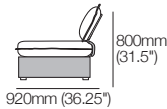

2-Seater – WeatherWeave Armless Front View | Side View