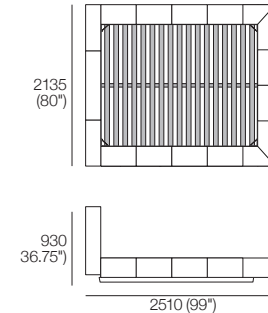

King-US

Bedbase Soft: Fabric or Leather
 Mattress Area:
 1935 (76.25") x 2030 (80")

King-NZ

Bedbase (Fabric or Leather) plus Shelves*:
 *Shelves and Mattress sold separately
 Mattress Area:
 1660 (65.5") x 2030 (80")

King-NZ

Bedbase Soft: Fabric or Leather
 Mattress Area:
 1660 (65.5") x 2030 (80")

Effective July 2023. Shelves and Mattress each sold separately. SleepPlus Mattresses fit to size on all King Living Beds. Bed & Mattress sizes comparable in country or region as indicated: Australia (AU) | New Zealand (NZ) | North America (NA / US) | Asia (SG). Mattress Area dimensions provided for compatibility check. Leather detail indicated. Upholstery options may include tricote. King Living has a policy of continuous improvement, changes to products and specifications may be made without prior notice. Images and drawings are representative of design only. Accessories not included.

Jasper Bed

Queen-AU-NZ-NA

Bedbase (Fabric or Leather) plus Shelves*:
 *Shelves and Mattress sold separately
 Mattress Area:
 1525 (60") x 2030 (80")

Queen-AU-NZ-NA

Bedbase Soft: Fabric or Leather
 Mattress Area:
 1525 (60") x 2030 (80")