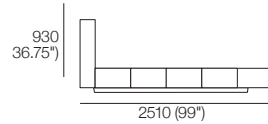

King-NZ

Bedbase Soft: Fabric or Leather
 Mattress Area:
 1660 (65.5") x 2030 (80")

Effective July 2023. Shelves and Mattress each sold separately. SleepPlus Mattresses fit to size on all King Living Beds. Bed & Mattress sizes comparable in country or region as indicated: Australia (AU) | New Zealand (NZ) | North America (NA / US) | Asia (SG). Mattress Area dimensions provided for compatibility check. Leather detail indicated. Upholstery options may include tricote. King Living has a policy of continuous improvement, changes to products and specifications may be made without prior notice. Images and drawings are representative of design only. Accessories not included.

Jasper Bed

Queen-AU-NZ-NA

Bedbase (Fabric or Leather) plus Shelves*:
 *Shelves and Mattress sold separately
 Mattress Area:
 1525 (60") x 2030 (80")

Queen-AU-NZ-NA

Bedbase Soft: Fabric or Leather
 Mattress Area:
 1525 (60") x 2030 (80")

Queen-SG

Bedbase (Fabric or Leather) plus Shelves*:
 *Shelves and Mattress sold separately
 Mattress Area:
 1525 (60") x 1900 (74.75")

Queen-SG

Bedbase Soft: Fabric or Leather
 Mattress Area:
 1525 (60") x 1900 (74.75")