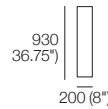

Side (MIX | DLX)

Front (MIX | DLX)

Rear (MIX)

Rear (DLX)

Queen-AU-NZ-NA-SG

Bedhead: Fabric or Leather | Mix or Deluxe

Side (MIX | DLX)

Front (MIX | DLX)

Rear (MIX)

Rear (DLX)

Effective July 2023. Shelves and Mattress each sold separately. SleepPlus Mattresses fit to size on all King Living Beds. Bed & Mattress sizes comparable in country or region as indicated: Australia (AU) | New Zealand (NZ) | North America (NA / US) | Asia (SG). Mattress Area dimensions provided for compatibility check. Leather detail indicated. Upholstery options may include tricot. King Living has a policy of continuous improvement, changes to products and specifications may be made without prior notice. Images and drawings are representative of design only. Accessories not included.