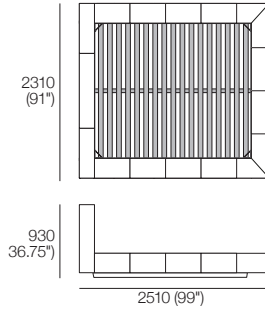

K I N G

DT2021/244-ANZ-ASIA-NA-V2

kingliving.com

Jasper Bed

Jasper Bed

King-AU | SuperKing-NZ

Bedbase (Fabric or Leather) plus Shelves*:
 *Shelves and Mattress sold separately
 Mattress Area:
 1835 (72.25") x 2030 (80")

King-AU | SuperKing-NZ

Bedbase Soft: Fabric or Leather
 Mattress Area:
 1835 (72.25") x 2030 (80")

King-SG

Bedbase (Fabric or Leather) plus Shelves*:
 *Shelves and Mattress sold separately
 Mattress Area:
 1835 (72.25") x 1900 (74.75")

King-SG

Bedbase Soft: Fabric or Leather
 Mattress Area:
 1835 (72.25") x 1900 (74.75")

King-US

Bedbase (Fabric or Leather) plus Shelves*:
 *Shelves and Mattress sold separately
 Mattress Area:
 1935 (76.25") x 2030 (80")