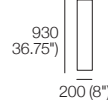

King-US

Bedhead: Fabric or Leather | Mix or Deluxe

Side (MIX | DLX)

Front (MIX | DLX)