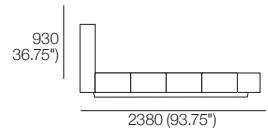

King-NZ

Bedbase Soft: Fabric or Leather
 Mattress Area:
 1660 (65.5") x 2030 (80")

Effective July 2023. Shelves and Mattress each sold separately. SleepPlus Mattresses fit to size on all King Living Beds. Bed & Mattress sizes comparable in country or region as indicated: Australia (AU) | New Zealand (NZ) | North America (NA / US) | Asia (SG). Mattress Area dimensions provided for compatibility check. Leather detail indicated. Upholstery options may include tricote. King Living has a policy of continuous improvement, changes to products and specifications may be made without prior notice. Images and drawings are representative of design only. Accessories not included.

Jasper Bed

Queen-AU-NZ-NA

Bedbase (Fabric or Leather) plus Shelves*:
 *Shelves and Mattress sold separately
 Mattress Area:
 1525 (60") x 2030 (80")

Queen-AU-NZ-NA

Bedbase Soft: Fabric or Leather
 Mattress Area:
 1525 (60") x 2030 (80")

Queen-SG

Bedbase (Fabric or Leather) plus Shelves*:
 *Shelves and Mattress sold separately
 Mattress Area:
 1525 (60") x 1900 (74.75")

Queen-SG

Bedbase Soft: Fabric or Leather
 Mattress Area:
 1525 (60") x 1900 (74.75")