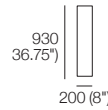

King-AU-SG | SuperKing-NZ | King-NZ

Bedhead: Fabric or Leather | Mix or Deluxe

Side (MIX | DLX)

Front (MIX | DLX)