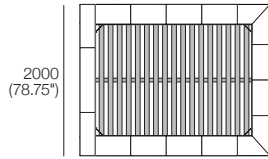

King-NZ

Bedbase Soft: Fabric or Leather
 Mattress Area:
 1660 (65.5") x 2030 (80")

Effective July 2023. Shelves and Mattress each sold separately. SleepPlus Mattresses fit to size on all King Living Beds. Bed & Mattress sizes comparable in country or region as indicated: Australia (AU) | New Zealand (NZ) | North America (NA / US) | Asia (SG). Mattress Area dimensions provided for compatibility check. Leather detail indicated. Upholstery options may include tricote. King Living has a policy of continuous improvement, changes to products and specifications may be made without prior notice. Images and drawings are representative of design only. Accessories not included.

Jasper Bed

Queen-AU-NZ-NA

Bedbase (Fabric or Leather) plus Shelves*:
 *Shelves and Mattress sold separately
 Mattress Area:
 1525 (60") x 2030 (80")

Queen-AU-NZ-NA

Bedbase Soft: Fabric or Leather
 Mattress Area:
 1525 (60") x 2030 (80")

Queen-SG

Bedbase (Fabric or Leather) plus Shelves*:
 *Shelves and Mattress sold separately
 Mattress Area:
 1525 (60") x 1900 (74.75")

Queen-SG

Bedbase Soft: Fabric or Leather
 Mattress Area:
 1525 (60") x 1900 (74.75")