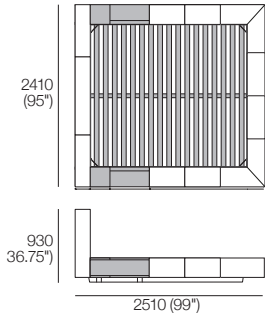

K I N G

DT2021/244-ANZ-ASIA-NA-V2

kingliving.com

Jasper Bed

Jasper Bed

King-AU | SuperKing-NZ

Bedbase (Fabric or Leather) plus Shelves*:
 *Shelves and Mattress sold separately
 Mattress Area:
 1835 (72.25") x 2030 (80")

King-AU | SuperKing-NZ

Bedbase Soft: Fabric or Leather
 Mattress Area:
 1835 (72.25") x 2030 (80")

King-SG

Bedbase (Fabric or Leather) plus Shelves*:
 *Shelves and Mattress sold separately
 Mattress Area:
 1835 (72.25") x 1900 (74.75")

King-SG

Bedbase Soft: Fabric or Leather
 Mattress Area:
 1835 (72.25") x 1900 (74.75")

King-US

Bedbase (Fabric or Leather) plus Shelves*:
 *Shelves and Mattress sold separately
 Mattress Area:
 1935 (76.25") x 2030 (80")

King-US

Bedbase Soft: Fabric or Leather
 Mattress Area:
 1935 (76.25") x 2030 (80")

King-NZ

Bedbase (Fabric or Leather) plus Shelves*:
 *Shelves and Mattress sold separately
 Mattress Area:
 1660 (65.5") x 2030 (80")