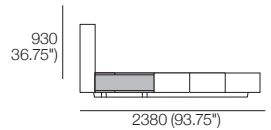

King-NZ

Bedbase Soft: Fabric or Leather
 Mattress Area:
 1660 (65.5") x 2030 (80")

Effective July 2023. Shelves and Mattress each sold separately. SleepPlus Mattresses fit to size on all King Living Beds. Bed & Mattress sizes comparable in country or region as indicated: Australia (AU) | New Zealand (NZ) | North America (NA / US) | Asia (SG). Mattress Area dimensions provided for compatibility check. Leather detail indicated. Upholstery options may include tricote. King Living has a policy of continuous improvement, changes to products and specifications may be made without prior notice. Images and drawings are representative of design only. Accessories not included.

Jasper Bed

Queen-AU-NZ-NA

Bedbase (Fabric or Leather) plus Shelves*:
 *Shelves and Mattress sold separately
 Mattress Area:
 1525 (60") x 2030 (80")

Queen-AU-NZ-NA

Bedbase Soft: Fabric or Leather
 Mattress Area:
 1525 (60") x 2030 (80")

Queen-SG

Bedbase (Fabric or Leather) plus Shelves*:
 *Shelves and Mattress sold separately
 Mattress Area:
 1525 (60") x 1900 (74.75")

Queen-SG

Bedbase Soft: Fabric or Leather
 Mattress Area:
 1525 (60") x 1900 (74.75")