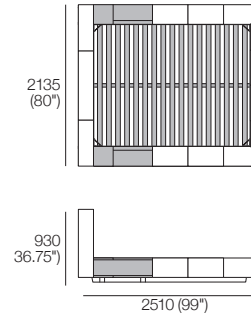

King-AU | SuperKing-NZ

Bedbase Soft: Fabric or Leather
 Mattress Area:
 1835 (72.25") x 2030 (80")

King-SG

Bedbase (Fabric or Leather) plus Shelves*:
 *Shelves and Mattress sold separately
 Mattress Area:
 1835 (72.25") x 1900 (74.75")

King-SG

Bedbase Soft: Fabric or Leather
 Mattress Area:
 1835 (72.25") x 1900 (74.75")

King-US

Bedbase (Fabric or Leather) plus Shelves*:
 *Shelves and Mattress sold separately
 Mattress Area:
 1935 (76.25") x 2030 (80")

King-US

Bedbase Soft: Fabric or Leather
 Mattress Area:
 1935 (76.25") x 2030 (80")

King-NZ

Bedbase (Fabric or Leather) plus Shelves*:
 *Shelves and Mattress sold separately
 Mattress Area:
 1660 (65.5") x 2030 (80")

King-NZ

Bedbase Soft: Fabric or Leather
 Mattress Area:
 1660 (65.5") x 2030 (80")

Effective July 2023. Shelves and Mattress each sold separately. SleepPlus Mattresses fit to size on all King Living Beds. Bed & Mattress sizes comparable in country or region as indicated: Australia (AU) | New Zealand (NZ) | North America (NA / US) | Asia (SG). Mattress Area dimensions provided for compatibility check. Leather detail indicated. Upholstery options may include tricote. King Living has a policy of continuous improvement, changes to products and specifications may be made without prior notice. Images and drawings are representative of design only. Accessories not included.