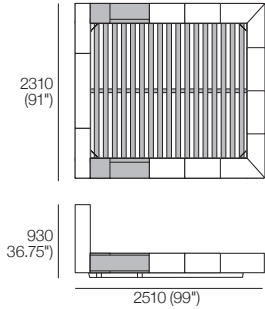

K I N G

DT2021/244-ANZ-ASIA-NA-V2

kingliving.com

Jasper Bed

Jasper Bed

King-AU | SuperKing-NZ

Bedbase (Fabric or Leather) plus Shelves*:
 *Shelves and Mattress sold separately
 Mattress Area:
 1835 (72.25") x 2030 (80")

King-AU | SuperKing-NZ

Bedbase Soft: Fabric or Leather
 Mattress Area:
 1835 (72.25") x 2030 (80")

King-SG

Bedbase (Fabric or Leather) plus Shelves*:
 *Shelves and Mattress sold separately
 Mattress Area:
 1835 (72.25") x 1900 (74.75")

King-SG

Bedbase Soft: Fabric or Leather
 Mattress Area:
 1835 (72.25") x 1900 (74.75")

King-US

Bedbase (Fabric or Leather) plus Shelves*:
 *Shelves and Mattress sold separately
 Mattress Area:
 1935 (76.25") x 2030 (80")