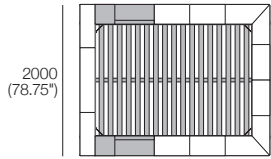

King-US

Bedbase Soft: Fabric or Leather
 Mattress Area:
 1935 (76.25") x 2030 (80")

King-NZ

Bedbase (Fabric or Leather) plus Shelves*:
 *Shelves and Mattress sold separately
 Mattress Area:
 1660 (65.5") x 2030 (80")

King-NZ

Bedbase Soft: Fabric or Leather
 Mattress Area:
 1660 (65.5") x 2030 (80")

Effective July 2023. Shelves and Mattress each sold separately. SleepPlus Mattresses fit to size on all King Living Beds. Bed & Mattress sizes comparable in country or region as indicated: Australia (AU) | New Zealand (NZ) | North America (NA / US) | Asia (SG). Mattress Area dimensions provided for compatibility check. Leather detail indicated. Upholstery options may include tricote. King Living has a policy of continuous improvement, changes to products and specifications may be made without prior notice. Images and drawings are representative of design only. Accessories not included.

Jasper Bed

Queen-AU-NZ-NA

Bedbase (Fabric or Leather) plus Shelves*:
 *Shelves and Mattress sold separately
 Mattress Area:
 1525 (60") x 2030 (80")

Queen-AU-NZ-NA

Bedbase Soft: Fabric or Leather
 Mattress Area:
 1525 (60") x 2030 (80")