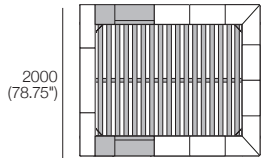

King-NZ

Bedbase Soft: Fabric or Leather
 Mattress Area:
 1660 (65.5") x 2030 (80")

Effective July 2023. Shelves and Mattress each sold separately. SleepPlus Mattresses fit to size on all King Living Beds. Bed & Mattress sizes comparable in country or region as indicated: Australia (AU) | New Zealand (NZ) | North America (NA / US) | Asia (SG). Mattress Area dimensions provided for compatibility check. Leather detail indicated. Upholstery options may include tricote. King Living has a policy of continuous improvement, changes to products and specifications may be made without prior notice. Images and drawings are representative of design only. Accessories not included.

Jasper Bed

Queen-AU-NZ-NA

Bedbase (Fabric or Leather) plus Shelves*:
 *Shelves and Mattress sold separately
 Mattress Area:
 1525 (60") x 2030 (80")

Queen-AU-NZ-NA

Bedbase Soft: Fabric or Leather
 Mattress Area:
 1525 (60") x 2030 (80")

Queen-SG

Bedbase (Fabric or Leather) plus Shelves*:
 *Shelves and Mattress sold separately
 Mattress Area:
 1525 (60") x 1900 (74.75")

Queen-SG

Bedbase Soft: Fabric or Leather
 Mattress Area:
 1525 (60") x 1900 (74.75")