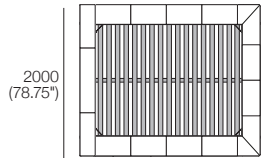

King-NZ

Bedbase Soft: Fabric or Leather
 Mattress Area:
 1660 (65.5") x 2030 (80")

Effective July 2023. Shelves and Mattress each sold separately. SleepPlus Mattresses fit to size on all King Living Beds. Bed & Mattress sizes comparable in country or region as indicated: Australia (AU) | New Zealand (NZ) | North America (NA / US) | Asia (SG). Mattress Area dimensions provided for compatibility check. Leather detail indicated. Upholstery options may include tricote. King Living has a policy of continuous improvement, changes to products and specifications may be made without prior notice. Images and drawings are representative of design only. Accessories not included.

Jasper Bed

Queen-AU-NZ-NA

Bedbase (Fabric or Leather) plus Shelves*:
 *Shelves and Mattress sold separately
 Mattress Area:
 1525 (60") x 2030 (80")

Queen-AU-NZ-NA

Bedbase Soft: Fabric or Leather
 Mattress Area:
 1525 (60") x 2030 (80")

Queen-SG

Bedbase (Fabric or Leather) plus Shelves*:
 *Shelves and Mattress sold separately
 Mattress Area:
 1525 (60") x 1900 (74.75")

Queen-SG

Bedbase Soft: Fabric or Leather
 Mattress Area:
 1525 (60") x 1900 (74.75")