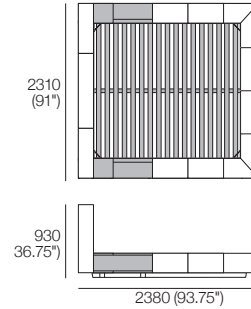

K I N G

DT2021/244-ANZ-ASIA-NA-V2

kingliving.com

Jasper Bed

Jasper Bed

King-AU | SuperKing-NZ

Bedbase (Fabric or Leather) plus Shelves*:
 *Shelves and Mattress sold separately
 Mattress Area:
 1835 (72.25") x 2030 (80")

King-AU | SuperKing-NZ

Bedbase Soft: Fabric or Leather
 Mattress Area:
 1835 (72.25") x 2030 (80")

King-SG

Bedbase (Fabric or Leather) plus Shelves*:
 *Shelves and Mattress sold separately
 Mattress Area:
 1835 (72.25") x 1900 (74.75")

King-SG

Bedbase Soft: Fabric or Leather
 Mattress Area:
 1835 (72.25") x 1900 (74.75")

King-US

Bedbase (Fabric or Leather) plus Shelves*:
 *Shelves and Mattress sold separately
 Mattress Area:
 1935 (76.25") x 2030 (80")