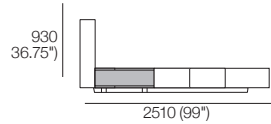

King-US

Bedbase Soft: Fabric or Leather
 Mattress Area:
 1935 (76.25") x 2030 (80")

King-NZ

Bedbase (Fabric or Leather) plus Shelves*:
 *Shelves and Mattress sold separately
 Mattress Area:
 1660 (65.5") x 2030 (80")

King-NZ

Bedbase Soft: Fabric or Leather
 Mattress Area:
 1660 (65.5") x 2030 (80")

Effective July 2023. Shelves and Mattress each sold separately. SleepPlus Mattresses fit to size on all King Living Beds. Bed & Mattress sizes comparable in country or region as indicated: Australia (AU) | New Zealand (NZ) | North America (NA / US) | Asia (SG). Mattress Area dimensions provided for compatibility check. Leather detail indicated. Upholstery options may include tricote. King Living has a policy of continuous improvement, changes to products and specifications may be made without prior notice. Images and drawings are representative of design only. Accessories not included.

Jasper Bed

Queen-AU-NZ-NA

Bedbase (Fabric or Leather) plus Shelves*:
 *Shelves and Mattress sold separately
 Mattress Area:
 1525 (60") x 2030 (80")

Queen-AU-NZ-NA

Bedbase Soft: Fabric or Leather
 Mattress Area:
 1525 (60") x 2030 (80")