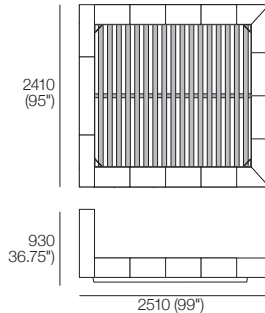

King-AU | SuperKing-NZ

Bedbase Soft: Fabric or Leather
 Mattress Area:
 1835 (72.25") x 2030 (80")

King-SG

Bedbase (Fabric or Leather) plus Shelves*:
 *Shelves and Mattress sold separately
 Mattress Area:
 1835 (72.25") x 1900 (74.75")

King-SG

Bedbase Soft: Fabric or Leather
 Mattress Area:
 1835 (72.25") x 1900 (74.75")

King-US

Bedbase (Fabric or Leather) plus Shelves*:
 *Shelves and Mattress sold separately
 Mattress Area:
 1935 (76.25") x 2030 (80")

King-US

Bedbase Soft: Fabric or Leather
 Mattress Area:
 1935 (76.25") x 2030 (80")

King-NZ

Bedbase (Fabric or Leather) plus Shelves*:
 *Shelves and Mattress sold separately
 Mattress Area:
 1660 (65.5") x 2030 (80")

King-NZ

Bedbase Soft: Fabric or Leather
 Mattress Area:
 1660 (65.5") x 2030 (80")

Effective July 2023. Shelves and Mattress each sold separately. SleepPlus Mattresses fit to size on all King Living Beds. Bed & Mattress sizes comparable in country or region as indicated: Australia (AU) | New Zealand (NZ) | North America (NA / US) | Asia (SG). Mattress Area dimensions provided for compatibility check. Leather detail indicated. Upholstery options may include tricote. King Living has a policy of continuous improvement, changes to products and specifications may be made without prior notice. Images and drawings are representative of design only. Accessories not included.