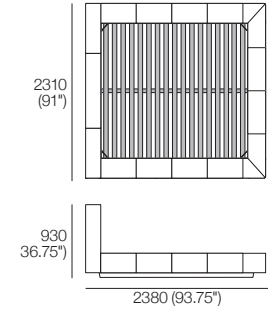

K I N G

DT2021/244-ANZ-ASIA-NA-V2

kingliving.com

Jasper Bed

Jasper Bed

King-AU | SuperKing-NZ

Bedbase (Fabric or Leather) plus Shelves*:
 *Shelves and Mattress sold separately
 Mattress Area:
 1835 (72.25") x 2030 (80")

King-AU | SuperKing-NZ

Bedbase Soft: Fabric or Leather
 Mattress Area:
 1835 (72.25") x 2030 (80")

King-SG

Bedbase (Fabric or Leather) plus Shelves*:
 *Shelves and Mattress sold separately
 Mattress Area:
 1835 (72.25") x 1900 (74.75")

King-SG

Bedbase Soft: Fabric or Leather
 Mattress Area:
 1835 (72.25") x 1900 (74.75")

King-US

Bedbase (Fabric or Leather) plus Shelves*:
 *Shelves and Mattress sold separately
 Mattress Area:
 1935 (76.25") x 2030 (80")

King-US

Bedbase Soft: Fabric or Leather
 Mattress Area:
 1935 (76.25") x 2030 (80")

King-NZ

Bedbase (Fabric or Leather) plus Shelves*:
 *Shelves and Mattress sold separately
 Mattress Area:
 1660 (65.5") x 2030 (80")