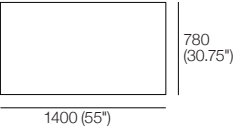

End

Side with Height Adjuster*

End

Height Adjuster Optional

Occasional Table Ceramic 1400 x 780 Top

Underside Leg Configurations

Side

End

Side with Height Adjuster*

End

Effective September 2022. Available in selected KING ceramic. *Height Adjuster compatible with specific leg configurations. As King has a policy of continuous improvement, changes to products and specifications may be made without prior notice. Images and drawings are representative of design only. Accessories not included.