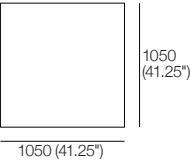

K I N G

DT2022064-V1

kingliving.com

Morpheus Occasional Tables

Morpheus Occasional Tables – Ceramic

Occasional Table Ceramic 1050 x 1050 Top

Underside Leg Configurations

Side

End

Side with Height Adjuster*

End

Height Adjuster Optional

Occasional Table Ceramic 1400 x 780 Top

Underside Leg Configurations

Side

End