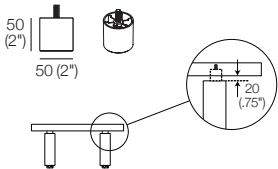

End

Side with Height Adjuster*

End

Height Adjuster Optional

Occasional Table Ceramic 1400 x 780 Top

Underside Leg Configurations

Side

End

Side with Height Adjuster*

End

Effective September 2022. Available in selected KING ceramic. *Height Adjuster compatible with specific leg configurations. As King has a policy of continuous improvement, changes to products and specifications may be made without prior notice. Images and drawings are representative of design only. Accessories not included.