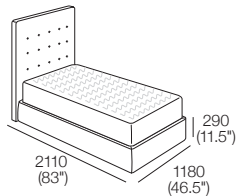

Effective July 2023. Mattress sold separately. SleepPlus Mattresses fit to size on all King Living Beds. Bed & Mattress sizes comparable in country or region as indicated: Australia (AU) | New Zealand (NZ) | North America (NA / US) | Asia (SG).
Mattress Area dimensions provided for compatibility check. Storage Beds: Mattress Weight Range & Gas Strut Recommendation by country or region as indicated. Leather detail indicated. Upholstery options may include tricot. Deluxe upholstery option available for fabric only. King Living has a policy of continuous improvement, changes to products and specifications may be made without prior notice. Images and drawings are representative of design only. Accessories not included.

Serenade Soft Storage Bed

SuperSingle-SG

Bedbase: Fabric

Bedhead: Fabric

Mattress Area:

1055 (41.5") x 1900 (74.75")

Bedhead Grand
Front | Rear

1390 (54.75")

1055 (41.5") x 1900 (74.75")

Bedhead Grand
Front | Rear

1390 (54.75")

Bedhead Standard
Front | Rear

1150 (45.25")

Upholstery:

STD (Leather and Tricot)

Accessing Storage | Bed-making