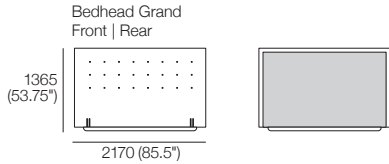

Serenade Soft Storage Bed

King-SG

Bedbase: Fabric
Bedhead: Fabric

Mattress Area:
1835 (72.25") x 1900 (74.75")

Upholstery:
STD (Fabric and Tricot); or
DLX (Fabric)