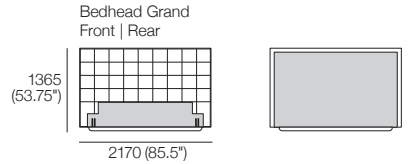

King-SG

Bedbase: Leather
Bedhead: Leather

Mattress Area:
1835 (72.25") x 1900 (74.75")

Upholstery:
STD (Leather and Tricot)