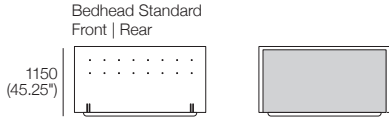

Serenade Soft Storage Bed

King-SG

Bedbase: Fabric
Bedhead: Fabric

Mattress Area:
1835 (72.25") x 1900 (74.75")

Upholstery:
STD (Fabric and Tricot); or
DLX (Fabric)