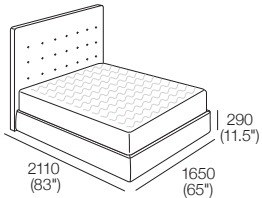

Queen-SG

Bedbase: Fabric
Bedhead: Fabric

Mattress Area:
1525 (60") x 1900 (74.75")

Upholstery:
STD (Fabric and Tricot); or
DLX (Fabric)