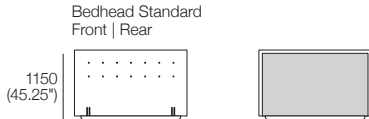

Queen-SG

Bedbase: Fabric
Bedhead: Fabric

Mattress Area:
1525 (60") x 1900 (74.75")

Upholstery:
STD (Fabric and Tricot); or
DLX (Fabric)