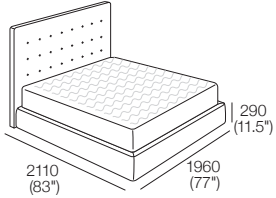

Serenade Soft Storage Bed

King-SG

Bedbase: Fabric
Bedhead: Fabric

Mattress Area:
1835 (72.25") x 1900 (74.75")

Upholstery:
STD (Fabric and Tricot); or
DLX (Fabric)