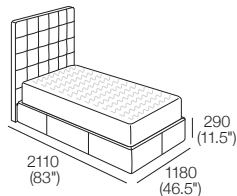

Serenade Soft Storage Bed

SuperSingle-SG

Bedbase: Fabric

Bedhead: Fabric

Mattress Area:

1055 (41.5") x 1900 (74.75")

Bedhead Grand
Front | Rear

1390 (54.75")

Bedhead Standard
Front | Rear

1150 (45.25")

Upholstery:

STD (Fabric and Tricot); or
DLX (Fabric)

SuperSingle-SG

Bedbase: Leather

Bedhead: Leather

Mattress Area:

1055 (41.5") x 1900 (74.75")

Bedhead Grand
Front | Rear

1390 (54.75")

Bedhead Standard
Front | Rear

1150 (45.25")

Upholstery:

STD (Leather and Tricot)

Accessing Storage | Bed-making