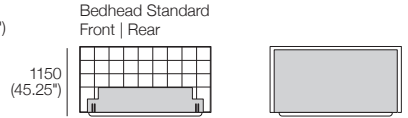

King-SG

Bedbase: Leather
Bedhead: Leather

Mattress Area:
1835 (72.25") x 1900 (74.75")

Upholstery:
STD (Leather and Tricot)