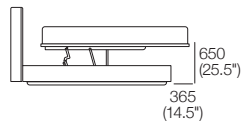

Bed-making

Engineered Steel Frame lifts further into the bed-making position and extends past the Bedbase.