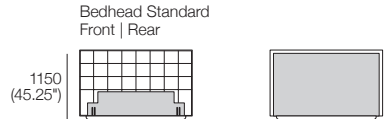

Queen-SG

Bedbase: Leather
Bedhead: Leather

Mattress Area:
1525 (60") x 1900 (74.75")

Upholstery:
STD (Leather and Tricot)