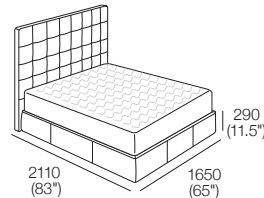

Queen-SG

Bedbase: Leather
Bedhead: Leather

Mattress Area:
1525 (60") x 1900 (74.75")

Upholstery:
STD (Leather and Tricot)