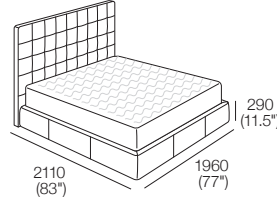

King-SG

Bedbase: Leather
Bedhead: Leather

Mattress Area:
1835 (72.25") x 1900 (74.75")

Upholstery:
STD (Leather and Tricot)