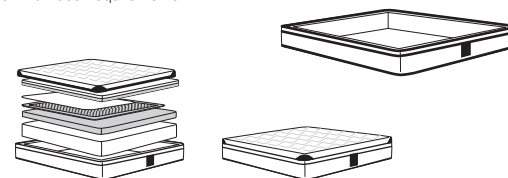

## KingFlex Support SleepPlus 8000

Reversible Optimal KingCell Pocket Spring Core Base for softer or firmer support

## KingFlex Support SleepPlus 9008

Dual Reversible KingCell Pocket Spring Core Base for softer or firmer support

Full length coils and firmer shorter coils for a unique sleeping experience

## Uniflex Support SleepPlus 6000 | 8000 | 9008

Uniflex Edge Support System maximises usable sleep surface whilst providing lateral support for modular components.

Allows flexibility to adjust, clean, or replace components to suit individual requirements.