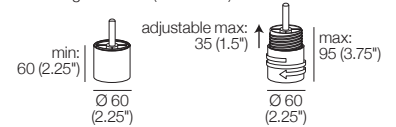

Universal Leg Adjustable STD Black

Height: 60–95 (2.25–3.75")

Effective December 2023. Use Magic Joiner M95. Mattress sold separately. SleepPlus mattresses fit to size on all King Living beds. Bed and mattress sizes comparable in country or region as indicated: Australia (AU) | New Zealand (NZ) | North America (NA / US) | Asia (SG). Mattress area dimensions provided for compatibility check. SleepPlus mattress components are not interchangeable and are not sold separately. *Optional SleepPlus mattress components (FlexMat, Fit Covers) are compatible with 6000, 8000, 9008 mattresses and sold separately. King Living has a policy of continuous improvement, changes to products and specifications may be made without prior notice. Images and drawings are representative of design only. Accessories not included.