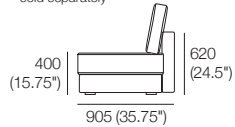

Concerto M

Chair STD

*Back Cushions (pictured)
- sold separately