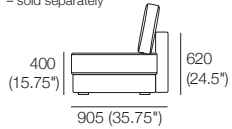

Concerto M

3 Seater STD

*Back Cushions (pictured)
- sold separately