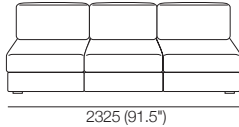

W: Wide

Chair Deep

*Back Cushions (pictured)
- sold separately

D: Deep

WD: Wide Deep

2 Seater STD

*Back Cushions (pictured)
- sold separately

STD: Standard

W: Wide

XW: Extra Wide

2 Seater Deep

*Back Cushions (pictured)
- sold separately

D: Deep

WD: Wide Deep

XWD: Extra Wide Deep

Concerto M

3 Seater STD

*Back Cushions (pictured)
- sold separately

STD: Standard

W: Wide

3 Seater Deep

*Back Cushions (pictured)
- sold separately

D: Deep

WD: Wide Deep