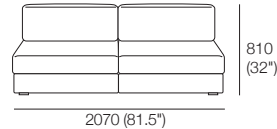

W: Wide

Chair Deep

*Back Cushions (pictured)
- sold separately

D: Deep

WD: Wide Deep

2 Seater STD

*Back Cushions (pictured)
- sold separately

STD: Standard

W: Wide

XW: Extra Wide

2 Seater Deep

*Back Cushions (pictured)
- sold separately

D: Deep

WD: Wide Deep

XWD: Extra Wide Deep

Concerto M

3 Seater STD

*Back Cushions (pictured)
- sold separately

STD: Standard

W: Wide

3 Seater Deep

*Back Cushions (pictured)
- sold separately

D: Deep

WD: Wide Deep