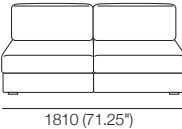

W: Wide

XW: Extra Wide

2 Seater Deep

*Back Cushions (pictured)
- sold separately

D: Deep

WD: Wide Deep

XWD: Extra Wide Deep

Concerto M

3 Seater STD

*Back Cushions (pictured)
- sold separately

STD: Standard

W: Wide

3 Seater Deep

*Back Cushions (pictured)
- sold separately

D: Deep

WD: Wide Deep