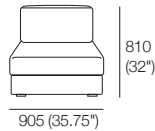

W: Wide

Chair Deep

*Back Cushions (pictured)
- sold separately

D: Deep

WD: Wide Deep

2 Seater STD

*Back Cushions (pictured)
- sold separately

STD: Standard

W: Wide

XW: Extra Wide

2 Seater Deep

*Back Cushions (pictured)
- sold separately

D: Deep

WD: Wide Deep

XWD: Extra Wide Deep

Concerto M