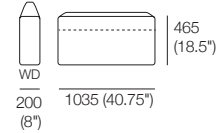

Arms Deep

SMART Pockets™