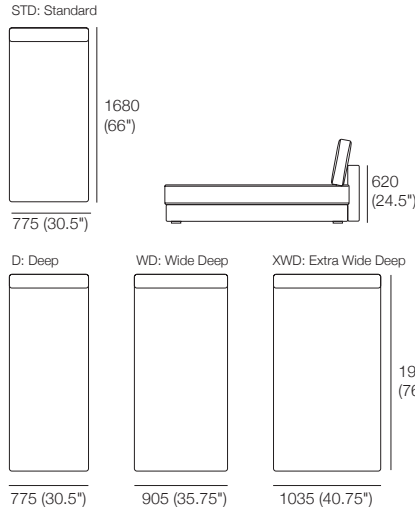

Chaise

*Back Cushions (pictured) – sold separately