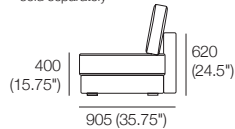

W: Wide

Chair Deep

*Back Cushions (pictured)
- sold separately

D: Deep

WD: Wide Deep

2 Seater STD

*Back Cushions (pictured)
- sold separately

STD: Standard