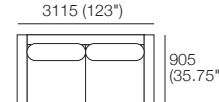

Package 2 Seater STD
Components: 1x 2 STR Armless STD,
2x Arm STD, 2x Back Cushion STD

905
(35.75")