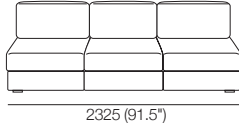

W: Wide

XW: Extra Wide

2 Seater Deep

*Back Cushions (pictured)
- sold separately

D: Deep

WD: Wide Deep

XWD: Extra Wide Deep

Concerto M

3 Seater STD

*Back Cushions (pictured)
- sold separately

STD: Standard

W: Wide

3 Seater Deep

*Back Cushions (pictured)
- sold separately

D: Deep

WD: Wide Deep