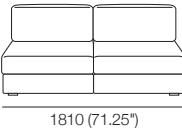

W: Wide

Chair Deep

*Back Cushions (pictured)
- sold separately

D: Deep

WD: Wide Deep

2 Seater STD

*Back Cushions (pictured)
- sold separately

STD: Standard

W: Wide

XW: Extra Wide

2 Seater Deep

*Back Cushions (pictured)
- sold separately

D: Deep

WD: Wide Deep

XWD: Extra Wide Deep

Concerto M