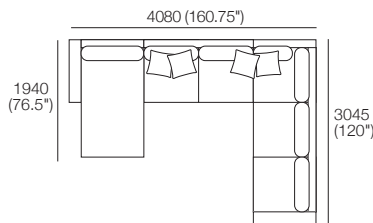

Circle Chair

Concerto M Packages

with Memory Foam Cushioning

KING[®]
L I V I N G

kingliving.com

Concerto M Packages

Package 1WD
 Additional Package*
***PLUS**
 Components: 1x 3 STR WD, 1x 2 STR WD,
 1x Back Panel XW, 5x Back Cushion W,
 1x Back Cushion SH, 2x Arm WD