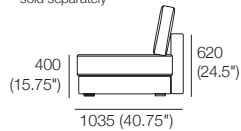

W: Wide

Chair Deep

*Back Cushions (pictured)
- sold separately

D: Deep

WD: Wide Deep

2 Seater STD

*Back Cushions (pictured)
- sold separately

STD: Standard