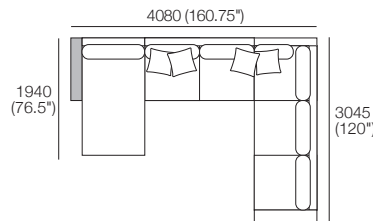

Package 21WDT
(4x FREE Matching Oberon Cushions)
Additional Packages*
*PLUS or ***SMART** or ***PLUS SMART**
Components: 1x 3 STR WD, 1x 2 STR WD,
1x Chaise XWD, 1x Back Panel XW,
1x Back Cushion XW, 5x Back Cushion W,
1x Back Cushion SH, 1x Arm WD,
1x Chorus T1035