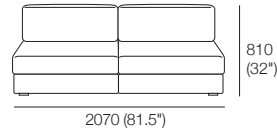

W: Wide

Chair Deep

*Back Cushions (pictured)
- sold separately

D: Deep

WD: Wide Deep

2 Seater STD

*Back Cushions (pictured)
- sold separately

STD: Standard

W: Wide

XW: Extra Wide

2 Seater Deep

*Back Cushions (pictured)
- sold separately

D: Deep

WD: Wide Deep

XWD: Extra Wide Deep

Concerto M