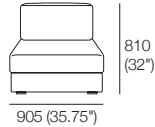

W: Wide

Chair Deep

*Back Cushions (pictured)
- sold separately

D: Deep

WD: Wide Deep

2 Seater STD

*Back Cushions (pictured)
- sold separately

STD: Standard