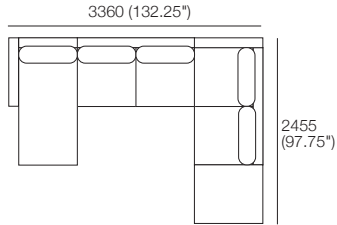

Package 24
Additional Package*
*PLUS
Components: 2x 2 STR Armless STD,
1x Chaise STD, 1x Ottoman D,
5x Back Cushion STD, 1x Arm STD,
1x Back Panel W

2455
(97.75")