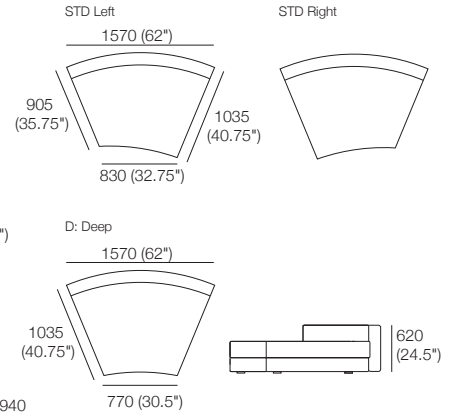

Concerto M

Ottoman (Top View)

Chaise

*Back Cushions (pictured) – sold separately

Concerto Curve (Top View)

Back Panel

Back Cushions*

Sold Separately