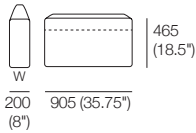

Arms Standard

SMART Pockets™