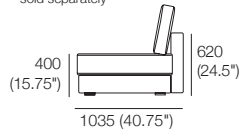

W: Wide

XW: Extra Wide

2 Seater Deep

*Back Cushions (pictured)
- sold separately

D: Deep

WD: Wide Deep

XWD: Extra Wide Deep

Concerto M