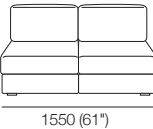

W: Wide

Chair Deep

*Back Cushions (pictured)
- sold separately

D: Deep

WD: Wide Deep

2 Seater STD

*Back Cushions (pictured)
- sold separately

STD: Standard

W: Wide

XW: Extra Wide

2 Seater Deep

*Back Cushions (pictured)
- sold separately

D: Deep

WD: Wide Deep

XWD: Extra Wide Deep

Concerto M