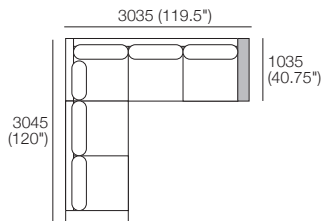

Package 1WDT
Additional Packages*
*PLUS or ***SMART** or ***PLUS SMART**
Components: 1x 3 STR WD, 1x 2 STR WD,
1x Back Panel XW, 5x Back Cushion W,
1x Back Cushion SH, 1x Arm WD,
1x Chorus T1035