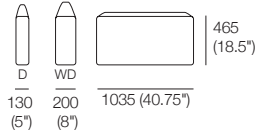

Concerto M

3 Seater STD

*Back Cushions (pictured)
- sold separately

STD: Standard

W: Wide

3 Seater Deep

*Back Cushions (pictured)
- sold separately

D: Deep

WD: Wide Deep

Arms Standard

Arms Standard

SMART Pockets™

Arms Deep

Arms Deep

SMART Pockets™

Timber Veneer Shelves

Sofa Accessory

Bolster Headrest

Effective October 2019. Use Magic Joiner M115. Concerto M: Ultradown® - NO Feathers. *Back Cushions not included - price extra. Timber Veneer Shelves available in King Living Timber Finishes. As King Living has a policy of continuous improvement, changes to products and specifications may be made without prior notice. Images and drawings are representative of design only. Accessories not included.