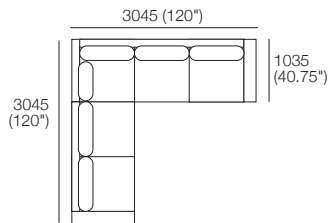

Circle Chair

Concerto M Packages

with Memory Foam Cushioning

KING[®]
L I V I N G

kingliving.com

Concerto M Packages

Package 1WD
 Additional Package*
***PLUS**
 Components: 1x 3 STR WD, 1x 2 STR WD,
 1x Back Panel XW, 5x Back Cushion W,
 1x Back Cushion SH, 2x Arm WD