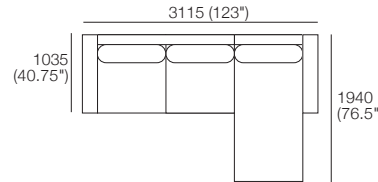

Concerto M Packages

Package 17
Additional Package*
***PLUS**
Components: 3x Curve D,
6x Back Cushion STD,
2x Arm WD

1860
(73.25")

Package 4
Additional Package*
***PLUS**
Components: 1x 2 STR Armless W,
1x Chaise WD, 2x Arm W,
3x Back Cushion W

1940
(76.5")

Package 24
Additional Package*
***PLUS**
Components: 2x 2 STR Armless STD,
1x Chaise STD, 1x Ottoman D,
5x Back Cushion STD, 1x Arm STD,
1x Back Panel W

2455
(97.75")

Package 5
Additional Packages*
***PLUS** or ***SMART** or ***PLUS SMART**
Components: 1x 2 STR Armless WD,
1x Chaise WD, 2x Arm WD,
3x Back Cushion W