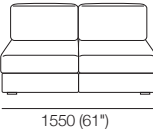

W: Wide

Chair Deep

*Back Cushions (pictured)
- sold separately

D: Deep

WD: Wide Deep

2 Seater STD

*Back Cushions (pictured)
- sold separately

STD: Standard

W: Wide

XW: Extra Wide

2 Seater Deep

*Back Cushions (pictured)
- sold separately

D: Deep

WD: Wide Deep

XWD: Extra Wide Deep

Concerto M

3 Seater STD

*Back Cushions (pictured)
- sold separately

STD: Standard

W: Wide

3 Seater Deep

*Back Cushions (pictured)
- sold separately

D: Deep

WD: Wide Deep