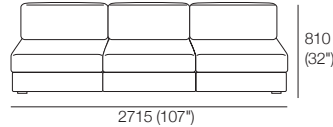

W: Wide

XW: Extra Wide

2 Seater Deep

*Back Cushions (pictured)
- sold separately

D: Deep

WD: Wide Deep

XWD: Extra Wide Deep

Concerto M

3 Seater STD

*Back Cushions (pictured)
- sold separately

STD: Standard

W: Wide

3 Seater Deep

*Back Cushions (pictured)
- sold separately

D: Deep

WD: Wide Deep