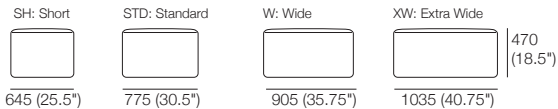

Concerto M

Ottoman (Top View)

Chaise

*Back Cushions (pictured) – sold separately

Concerto Curve (Top View)

Back Panel

Back Cushions*

Sold Separately