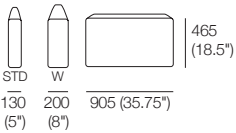

Arms Standard