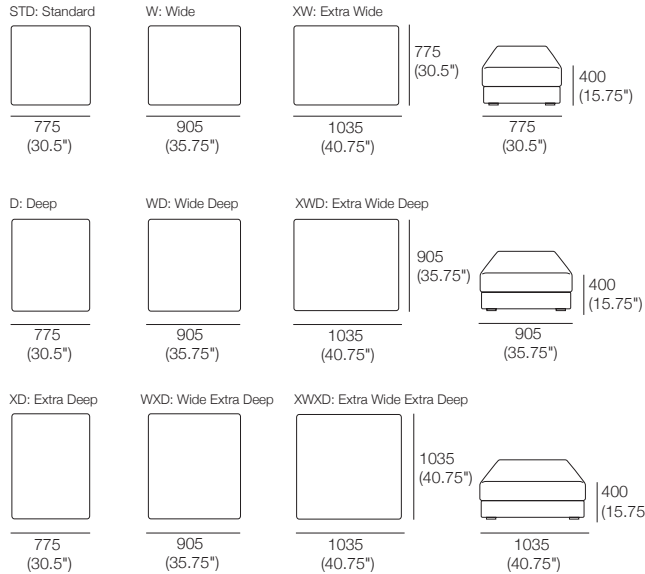

Concerto M

Ottoman (Top View)