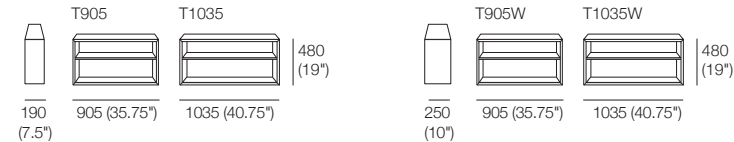

Timber Veneer Shelves