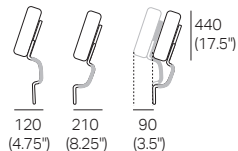

# Delta III Components

**Chair**  
(Square + Back)

**S Chair**  
(S Square + Back)

**Back AE**  
Back View

Side View Positions  
STD / Deep Position

STD Position

Deep Position

**Circle 1380** (Swivel)  
1x Base 1380,  
1x Back B1380

**S Circle 1380** (Storage – No Swivel)  
1x Base S 1380,  
1x Back B1380

**Box Arm**

**Box Arm Smart**

**Box Arm Compact**

**Box Arm Compact Smart**

**SMART Pocket Accessory**  
Arm Table CRES

**SMART Pocket Accessory**  
Arm Charge Table CRES