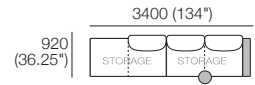

1810 (71.25\"/>

\*Optional Bed Brackets

DT2020075 V1

Effective April 2020. Use Magic Joiner M105. Seat Depths: STD Position 920 / Deep Position 1010. As King Living has a policy of continuous improvement, changes to products and specifications may be made without prior notice. Images and drawings are representative of design only. Accessories not included.