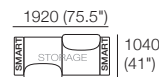

*Optional Bed Brackets