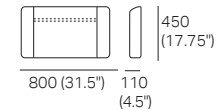

**S Circle 1380** (Storage – No Swivel)  
1x Base S 1380,  
1x Back B1380

**Box Arm**

**Box Arm Smart**

**Box Arm Compact**

**Box Arm Compact Smart**

**SMART Pocket Accessory**  
Arm Table CRES

**SMART Pocket Accessory**  
Arm Charge Table CRES