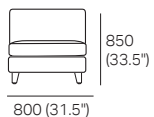

# Delta III Components

**Chair**  
(Square + Back)

**S Chair**  
(S Square + Back)

**Back AE**  
Back View

Side View Positions  
STD / Deep Position

STD Position

Deep Position

**Circle 1380** (Swivel)  
1x Base 1380,  
1x Back B1380