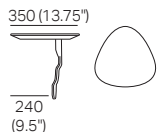

# Delta III Components

**Chair**  
(Square + Back)

**S Chair**  
(S Square + Back)

**Back AE**  
Back View

Side View Positions  
STD / Deep Position

STD Position

Deep Position

**Circle 1380** (Swivel)  
1x Base 1380,  
1x Back B1380

**S Circle 1380** (Storage – No Swivel)  
1x Base S 1380,  
1x Back B1380

**Box Arm**

**Box Arm Smart**

**Box Arm Compact**

**Box Arm Compact Smart**

**SMART Pocket Accessory**  
Arm Table CRES

**SMART Pocket Accessory**  
Arm Charge Table CRES

**Platform Table CRES**

**Platform Table REC**  
Depth 800

**Angled Leg**  
(STD)

**Adjustable Leg**  
(Optional)

**Bed Bracket**