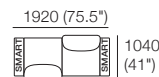

*Optional Bed Brackets

Package: 2 STR Storage DLX SEP SMART AE

Components: 1x 2STR Base SEP 1600 Storage, 2x Back AE, 2x Delta III Box Arm SMART
Configurations: