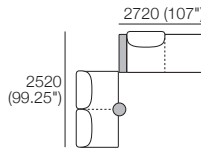

Package 1T AE

Components: 2x Rectangle, 3x Back,
1x Platform Table RECT Timber, 1x Platform Table RND Timber
Configurations:

*Corner Backs: Deep Seat Position