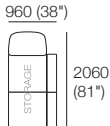

*Optional Bed Brackets