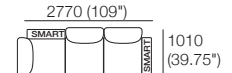

Package: 3 STR Deluxe SEP SMART AE

Components: 1x 3STR Base SEP, 3x Back AE, 2x Box Arm SMART
Configurations:

*Backs: Deep Seat Position