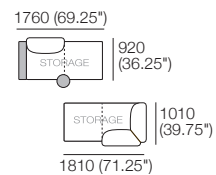

1810 (71.25\"/>

\*Optional Bed Brackets

DT2020075 V1

Effective April 2020. Use Magic Joiner M105. Seat Depths: STD Position 920 / Deep Position 1010. As King Living has a policy of continuous improvement, changes to products and specifications may be made without prior notice. Images and drawings are representative of design only. Accessories not included.