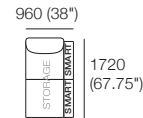

### Package: 2 STR Storage DLX SEP AE

Components: 1x 2STR Base SEP 1600 Storage, 2x Back AE, 2x Delta III Box Arm  
Configurations:

\*Corner Backs: Deep Seat Position

\*Optional Bed Brackets

### Package: 2 STR Storage DLX SEP SMART AE

Components: 1x 2STR Base SEP 1600 Storage, 2x Back AE, 2x Delta III Box Arm SMART  
Configurations:

\*Corner Backs: Deep Seat Position

\*Optional Bed Brackets