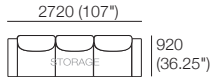

Package: 3 STR Storage Deluxe SEP AE

Components: 1x 3STR Base SEP Storage, 3x Back AE, 2x Box Arm. Configurations:a

*Backs: Deep Seat Position

*Optional Bed Brackets