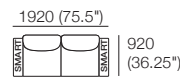

Package: 2 STR DLX SEP SMART AE

Components: 1x 2STR Base SEP, 2x Back AE, 2x Delta III Box Arm SMART
Configurations:

*Corner Backs: Deep Seat Position