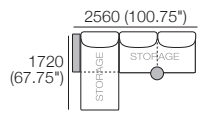

Package 2S T AE

Components: 1x S 800 Rectangle, 1x S 1600 Rectangle, 3x Back AE,
1x Platform Table RECT Timber, 1x Platform Table RND Timber
Configurations:

*Corner Backs: Deep Seat Position