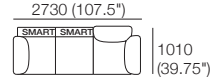

### Package: 3 STR Deluxe SEP SMART AE

Components: 1x 3STR Base SEP, 3x Back AE, 2x Box Arm SMART  
Configurations:

\*Backs: Deep Seat Position

\*Optional Bed Brackets

\*Corner Backs: Deep Seat Position

\*Optional Bed Brackets