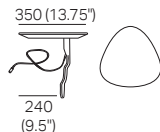

**S Circle 1380** (Storage – No Swivel)  
1x Base S 1380,  
1x Back B1380

**Box Arm**

**Box Arm Smart**

**Box Arm Compact**

**Box Arm Compact Smart**

**SMART Pocket Accessory**  
Arm Table CRES

**SMART Pocket Accessory**  
Arm Charge Table CRES

**Platform Table CRES**

**Platform Table REC**  
Depth 800

**Angled Leg**  
(STD)

**Adjustable Leg**  
(Optional)

**Bed Bracket**