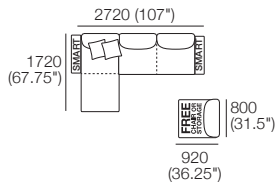

Delta III Packages

1 Deluxe Plus SMART

Package 1 Deluxe Plus SMART AE (FREE Chair or Storage)

Components: 2x Rectangle, 3x Back, 2x Box Arm SMART,
Plus: 2x Magic Joiner Pair M105, 4x Bed Bracket, 2x Panama Cushion SQUARE
Configurations: Shown with FREE Chair