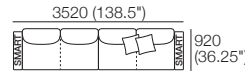

Delta III Packages

1 Deluxe Plus SMART

Package 1 Deluxe Plus SMART AE (FREE Chair or Storage)

Components: 2x Rectangle, 3x Back, 2x Box Arm SMART,
Plus: 2x Magic Joiner Pair M105, 4x Bed Bracket, 2x Panama Cushion SQUARE
Configurations: Shown with FREE Chair