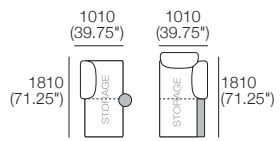

Package 2S T AE

Components: 1x S 800 Rectangle, 1x S 1600 Rectangle, 3x Back AE,
1x Platform Table RECT Timber, 1x Platform Table RND Timber
Configurations:

*Corner Backs: Deep Seat Position