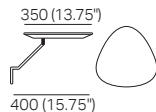

Platform Table CRES