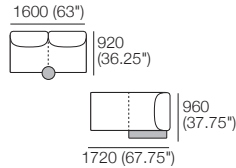

Package 1T AE

Components: 2x Rectangle, 3x Back,
1x Platform Table RECT Timber, 1x Platform Table RND Timber
Configurations:

*Corner Backs: Deep Seat Position