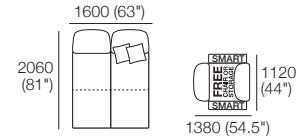

Delta III Packages

1 Deluxe Plus SMART

Package 1 Deluxe Plus SMART AE (FREE Chair or Storage)

Components: 2x Rectangle, 3x Back, 2x Box Arm SMART,
Plus: 2x Magic Joiner Pair M105, 4x Bed Bracket, 2x Panama Cushion SQUARE
Configurations: Shown with FREE Chair