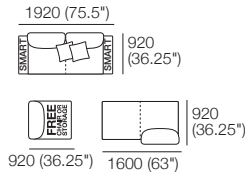

Delta III Packages

1 Deluxe Plus SMART

Package 1 Deluxe Plus SMART AE (FREE Chair or Storage)

Components: 2x Rectangle, 3x Back, 2x Box Arm SMART,
Plus: 2x Magic Joiner Pair M105, 4x Bed Bracket, 2x Panama Cushion SQUARE
Configurations: Shown with FREE Chair