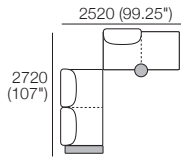

Package 1T AE

Components: 2x Rectangle, 3x Back,
1x Platform Table RECT Timber, 1x Platform Table RND Timber
Configurations:

*Corner Backs: Deep Seat Position