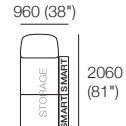

*Optional Bed Brackets