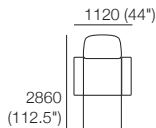

Delta III Packages

3 STR Deluxe SEP

Package: 3 STR Deluxe SEP AE

Components: 1x 3STR Base SEP, 3x Back AE, 2x Box Arm
Configurations:

*Backs: Deep Seat Position