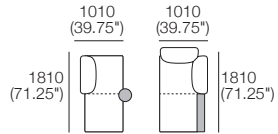

Package 1T AE

Components: 2x Rectangle, 3x Back,
1x Platform Table RECT Timber, 1x Platform Table RND Timber
Configurations:

*Corner Backs: Deep Seat Position