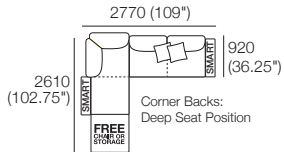

Delta III Packages

1 Deluxe Plus SMART

Package 1 Deluxe Plus SMART AE (FREE Chair or Storage)

Components: 2x Rectangle, 3x Back, 2x Box Arm SMART,
Plus: 2x Magic Joiner Pair M105, 4x Bed Bracket, 2x Panama Cushion SQUARE
Configurations: Shown with FREE Chair