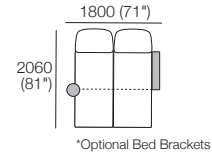

## Package 1T AE

Components: 2x Rectangle, 3x Back,  
1x Platform Table RECT Timber, 1x Platform Table RND Timber  
Configurations:

\*Corner Backs: Deep Seat Position

\*Corner Backs: Deep Seat Position

\*Optional Bed Brackets