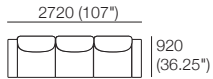

Delta III Packages

3 STR Deluxe SEP

Package: 3 STR Deluxe SEP AE

Components: 1x 3STR Base SEP, 3x Back AE, 2x Box Arm
Configurations:

*Backs: Deep Seat Position