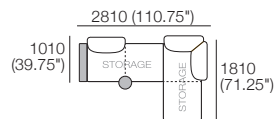

*Corner Backs: Deep Seat Position