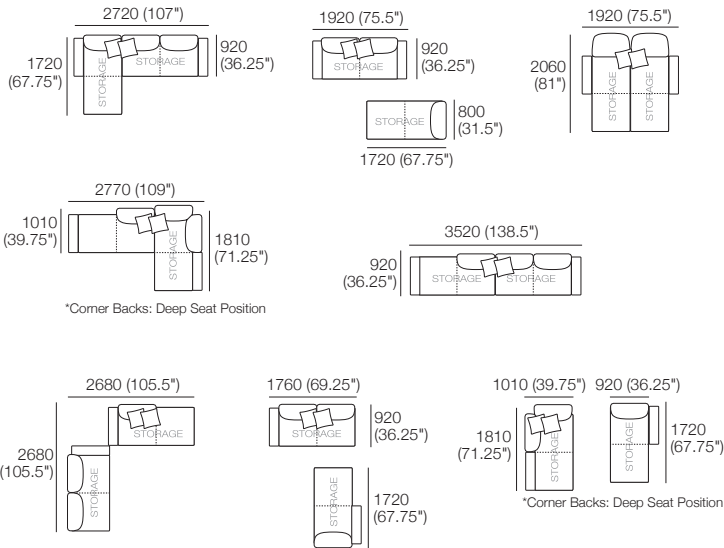

Delta III Package

2S Deluxe Plus

Package: 2S Deluxe Plus (Storage) AE

Components: 1x S 800 Rectangle, 1x S 1600 Rectangle, 3x Back AE, 2x Box Arm
4x Bed Bracket, 1x Magic Joiner Pair M95, 2x Panama Cushion SQUARE
Configurations: