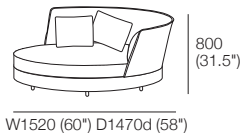

Package: Delta III Circle Sofa 1380

Components: 1x Circle Base 1380, 1x Circle Back B1380, 2x Panama Cushion Square (Swivel)