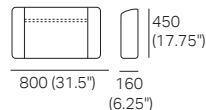

Box Arm Smart