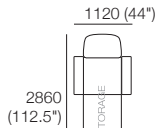

Package: 3 STR Storage Deluxe SEP AE

Components: 1x 3STR Base SEP Storage, 3x Back AE, 2x Box Arm. Configurations:a

*Backs: Deep Seat Position

*Optional Bed Brackets