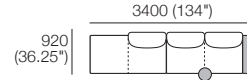

Package 1T AE

Components: 2x Rectangle, 3x Back,
1x Platform Table RECT Timber, 1x Platform Table RND Timber
Configurations:

*Corner Backs: Deep Seat Position