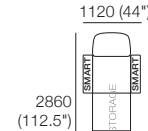

Package: 3 STR Storage Deluxe SEP SMART AE

Components: 1x 3STR Base SEP Storage, 3x Back AE, 2x Box Arm SMART. Configurations:

*Backs: Deep Seat Position

*Optional Bed Brackets