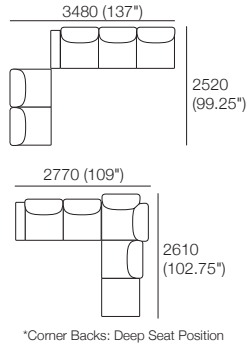

Delta III Packages

6 SEP

Package: 6 SEP AE

Components: 1x 3STR Base SEP, 1x 2STR Base SEP,
5x Back AE, 1x Box Arm
Configurations: