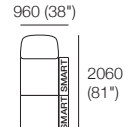

*Optional Bed Brackets

Package: 2 STR Storage DLX SEP SMART AE

Components: 1x 2STR Base SEP 1600 Storage, 2x Back AE, 2x Delta III Box Arm SMART
Configurations: