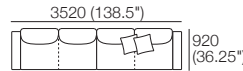

Delta III Packages

1 Deluxe Plus

Package 1 Deluxe Plus AE (FREE Chair or Storage)

Components: 2x Rectangle, 3x Back, 2x Box Arm,

Plus: 2x Magic Joiner Pair M105, 4x Bed Bracket, 2x Panama Cushion SQUARE

Configurations: Shown with FREE Chair