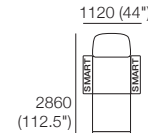

Package: 3 STR Deluxe SEP SMART AE

Components: 1x 3STR Base SEP, 3x Back AE, 2x Box Arm SMART
Configurations:

*Backs: Deep Seat Position