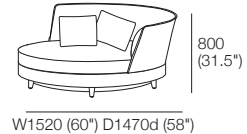

Package: Delta III Storage Circle Sofa 1380

Components: 1x Circle Base S 1380, 1x Circle Back B1380, 2x Panama Cushion Square (Storage - No Swivel)