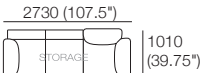

### Package: 3 STR Storage Deluxe SEP AE

Components: 1x 3STR Base SEP Storage, 3x Back AE, 2x Box Arm. Configurations:a

\*Backs: Deep Seat Position

\*Optional Bed Brackets

\*Corner Backs: Deep Seat Position