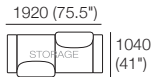

*Optional Bed Brackets