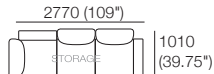

Package: 3 STR Storage Deluxe SEP AE

Components: 1x 3STR Base SEP Storage, 3x Back AE, 2x Box Arm. Configurations:a

*Backs: Deep Seat Position

*Optional Bed Brackets