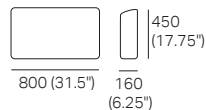

Delta III Components

Box Arm