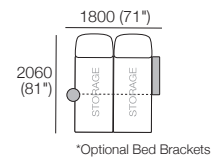

1810 (71.25\"/>

\*Optional Bed Brackets

DT2020075 V1

Effective April 2020. Use Magic Joiner M105. Seat Depths: STD Position 920 / Deep Position 1010. As King Living has a policy of continuous improvement, changes to products and specifications may be made without prior notice. Images and drawings are representative of design only. Accessories not included.