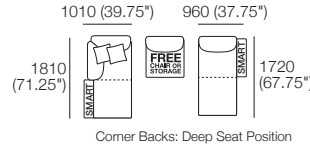

Delta III Packages

1 Deluxe Plus SMART

Package 1 Deluxe Plus SMART AE (FREE Chair or Storage)

Components: 2x Rectangle, 3x Back, 2x Box Arm SMART,
Plus: 2x Magic Joiner Pair M105, 4x Bed Bracket, 2x Panama Cushion SQUARE
Configurations: Shown with FREE Chair