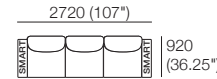

Package: 3 STR Deluxe SEP SMART AE

Components: 1x 3STR Base SEP, 3x Back AE, 2x Box Arm SMART
Configurations:

*Backs: Deep Seat Position