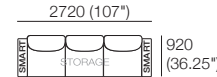

Package: 3 STR Storage Deluxe SEP SMART AE

Components: 1x 3STR Base SEP Storage, 3x Back AE, 2x Box Arm SMART. Configurations:

*Backs: Deep Seat Position

*Optional Bed Brackets