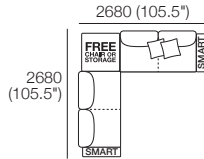

Delta III Packages

1 Deluxe Plus SMART

Package 1 Deluxe Plus SMART AE (FREE Chair or Storage)

Components: 2x Rectangle, 3x Back, 2x Box Arm SMART,
Plus: 2x Magic Joiner Pair M105, 4x Bed Bracket, 2x Panama Cushion SQUARE
Configurations: Shown with FREE Chair