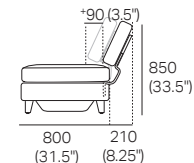

# Delta III Components

**Chair**  
(Square + Back)

**S Chair**  
(S Square + Back)

**Back AE**  
Back View

Side View Positions  
STD / Deep Position

STD Position

Deep Position

**Circle 1380** (Swivel)  
1x Base 1380,  
1x Back B1380