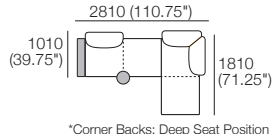

*Corner Backs: Deep Seat Position