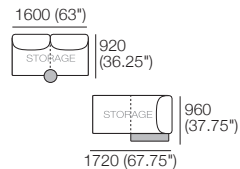

Package 2S T AE

Components: 1x S 800 Rectangle, 1x S 1600 Rectangle, 3x Back AE,
1x Platform Table RECT Timber, 1x Platform Table RND Timber
Configurations:

*Corner Backs: Deep Seat Position