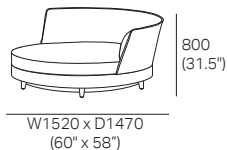

S Circle 1380 (Storage – No Swivel)
1x Base S 1380,
1x Back B1380