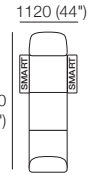

*Optional Bed Brackets