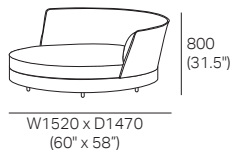

# Delta III Components

**Chair**  
(Square + Back)

**S Chair**  
(S Square + Back)

**Back AE**  
Back View

Side View Positions  
STD / Deep Position

STD Position

Deep Position

**Circle 1380** (Swivel)  
1x Base 1380,  
1x Back B1380