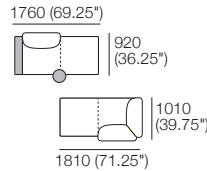

## Package 1T AE

Components: 2x Rectangle, 3x Back,  
1x Platform Table RECT Timber, 1x Platform Table RND Timber  
Configurations:

\*Corner Backs: Deep Seat Position

\*Corner Backs: Deep Seat Position

\*Optional Bed Brackets