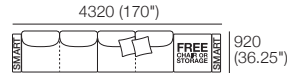

Delta III Packages

1 Deluxe Plus SMART

Package 1 Deluxe Plus SMART AE (FREE Chair or Storage)

Components: 2x Rectangle, 3x Back, 2x Box Arm SMART,
Plus: 2x Magic Joiner Pair M105, 4x Bed Bracket, 2x Panama Cushion SQUARE
Configurations: Shown with FREE Chair