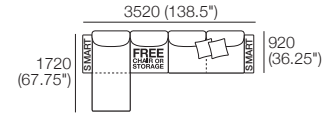

Delta III Packages

1 Deluxe Plus SMART

Package 1 Deluxe Plus SMART AE (FREE Chair or Storage)

Components: 2x Rectangle, 3x Back, 2x Box Arm SMART,
Plus: 2x Magic Joiner Pair M105, 4x Bed Bracket, 2x Panama Cushion SQUARE
Configurations: Shown with FREE Chair