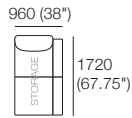

### Package: 2 STR DLX SEP AE

Components: 1x 2STR Base SEP, 2x Back AE, 2x Delta III Box Arm  
Configurations:

\*Corner Backs: Deep Seat Position

\*Optional Bed Brackets

### Package: 2 STR Storage DLX SEP AE

Components: 1x 2STR Base SEP 1600 Storage, 2x Back AE, 2x Delta III Box Arm  
Configurations:

\*Corner Backs: Deep Seat Position

\*Optional Bed Brackets