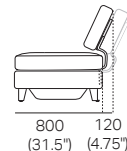

# Delta III Components

**Chair**  
(Square + Back)

**S Chair**  
(S Square + Back)

**Back AE**  
Back View

Side View Positions  
STD / Deep Position

STD Position

Deep Position

**Circle 1380** (Swivel)  
1x Base 1380,  
1x Back B1380