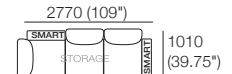

Package: 3 STR Storage Deluxe SEP SMART AE

Components: 1x 3STR Base SEP Storage, 3x Back AE, 2x Box Arm SMART. Configurations:

*Backs: Deep Seat Position

*Optional Bed Brackets