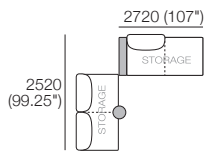

Package 2S T AE

Components: 1x S 800 Rectangle, 1x S 1600 Rectangle, 3x Back AE,
1x Platform Table RECT Timber, 1x Platform Table RND Timber
Configurations:

*Corner Backs: Deep Seat Position