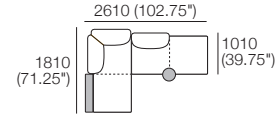

Package 1T AE

Components: 2x Rectangle, 3x Back,
1x Platform Table RECT Timber, 1x Platform Table RND Timber
Configurations:

*Corner Backs: Deep Seat Position