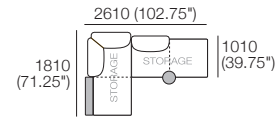

Package 2S T AE

Components: 1x S 800 Rectangle, 1x S 1600 Rectangle, 3x Back AE,
1x Platform Table RECT Timber, 1x Platform Table RND Timber
Configurations:

*Corner Backs: Deep Seat Position