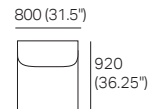

Package Chair:

Components: 1x Square, 1x Back