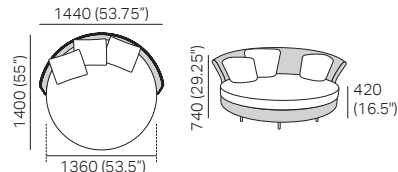

Package Circle Sofa 1380

Components: 1x Circle 1380,
1x Circle 1380 Back, 3x PanamaO

Package Chair:

Components: 1x Square, 1x Back

Package 2 Seater Premium

Components: 1x Rectangle, 2x Backs, 2x Arms