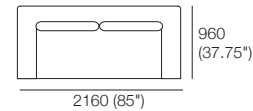

2.5 Seater ABU Bench

1x P2160xD960, 1x C1680xD720,
1x ABU 2160xD960, 2x B840