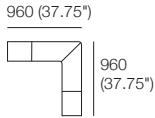

Plaza Components

Corner Arm/Back W240 (9.5")

AB CNR 960