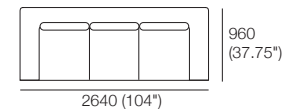

3 Seater ABU

1x P2640xD960, 3x C720xD720,
1x ABU 2640xD960, 3x B720