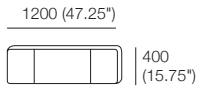

Plaza Components

Corner Arm/Back W240 (9.5")

AB CNR 960

ABU 1920x960

Arm/Back W240 (9.5")

AB720

AB960

Ottoman P1200 x D720 D720 (28.5")

Ottoman P960 x D720 D720 (28.5")

AB CNR 1200

ABU 2160x960

AB1200

AB1440

Sofa Accessory Bolster Headrest

AB CNR 1200x960 RH

ABU 2640x960

Back Cushion D120 (4.75")

B720

B840

Leg

AB CNR 1200x960 LH

B960