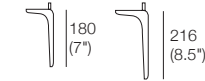

Plaza Components

Corner Arm/Back W240 (9.5")

AB CNR 960

ABU 1920x960

Arm/Back W240 (9.5")

AB720

AB960

Ottoman P1200 x D720 D720 (28.5")

Ottoman P960 x D720 D720 (28.5")

AB CNR 1200

ABU 2160x960

AB1200

AB1440

Sofa Accessory Bolster Headrest

AB CNR 1200x960 RH

ABU 2640x960

Back Cushion D120 (4.75")

B720

B840

Leg

AB CNR 1200x960 LH

B960