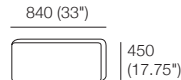

Plaza Components

Corner Arm/Back W240 (9.5")

AB CNR 960

ABU 1920x960

Arm/Back W240 (9.5")

AB720

AB960

Ottoman P1200 x D720 D720 (28.5")

Ottoman P960 x D720 D720 (28.5")

AB CNR 1200

ABU 2160x960

AB1200

AB1440

Sofa Accessory Bolster Headrest

AB CNR 1200x960 RH

ABU 2640x960

Back Cushion D120 (4.75")

B720

B840

Leg

AB CNR 1200x960 LH

B960