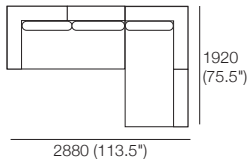

Plaza Composition 2

2x P1920xD960, 2x C1680xD720,
2x AB CNR 960, 2x AB960, 2x B840,
1x B720