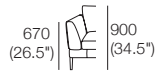

Plaza Compositions

Plaza Height

With Leg 180 (7")