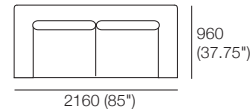

2.5 Seater ABU 2SC

1x P2160xD960, 2x C840xD720,
1x ABU 2160xD960, 2x B840