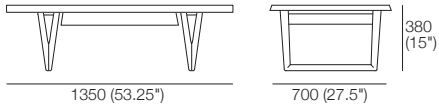

# Aspen Collection

Coffee Table 1350

Coffee Table Round

Dining Chair

Sideboard 2Door 1Drawer 636

Sideboard 4Door 760

Counter Stool

Dining Table 240