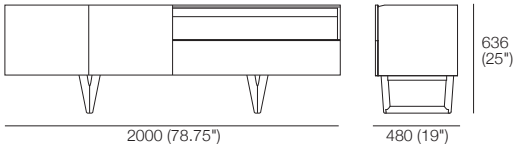

# Aspen Collection

Coffee Table 1350

Coffee Table Round

Dining Chair

Sideboard 2Door 1Drawer 636

Sideboard 4Door 760

Counter Stool

Dining Table 240