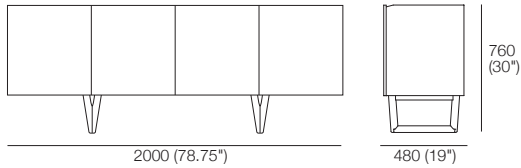

# Aspen Collection

Coffee Table 1350

Coffee Table Round

Dining Chair

Sideboard 2Door 1Drawer 636

Sideboard 4Door 760

Counter Stool

Dining Table 240