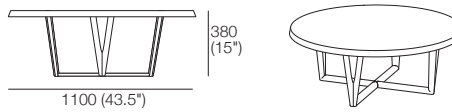

# Aspen Collection

Coffee Table 1350

Coffee Table Round

Dining Chair

Sideboard 2Door 1Drawer 636

Sideboard 4Door 760

Counter Stool

Dining Table 240