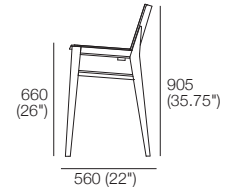

# Aspen Collection

Coffee Table 1350

Coffee Table Round

Dining Chair

Sideboard 2Door 1Drawer 636

Sideboard 4Door 760

Counter Stool

Dining Table 240