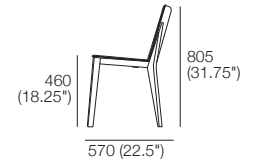

# Aspen Collection

Coffee Table 1350

Coffee Table Round

Dining Chair

Sideboard 2Door 1Drawer 636

Sideboard 4Door 760

Counter Stool

Dining Table 240