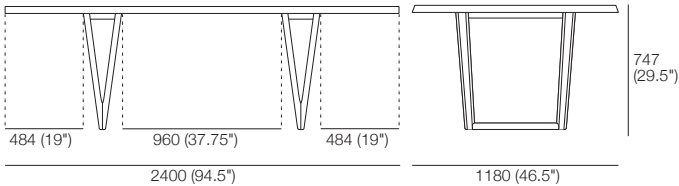

# Aspen Collection

Coffee Table 1350

Coffee Table Round

Dining Chair

Sideboard 2Door 1Drawer 636

Sideboard 4Door 760

Counter Stool

Dining Table 240