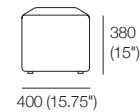

S High

Bongo Tray Accessory (Timber Veneer)

Standard

Medium

High

Large

Otto Range

Cube 400x400

Large Cube 400x600