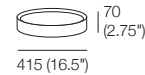

S High

Bongo Tray Accessory (Timber Veneer)

Standard

Medium

High

Large

Otto Range

Cube 400x400

Large Cube 400x600