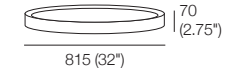

S High

Bongo Tray Accessory (Timber Veneer)

Standard

Medium

High

Large

Otto Range

Cube 400x400