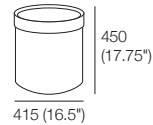

High

Bongo ST (Storage with Tray Top)

ST STD

ST Medium

ST High

Bongo S (Storage with Soft Top)

S STD

S Medium

Large Cube 400x600