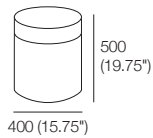

Bongo & Otto Range

Bongo (No Storage)

Standard

Medium

Large

High

Bongo ST (Storage with Tray Top)

ST STD

ST Medium

ST High

Bongo S (Storage with Soft Top)

S STD

S Medium

S High

Bongo Tray Accessory (Timber Veneer)

Standard

Medium

High

Large

Otto Range

Cube 400x400

Large Cube 400x600