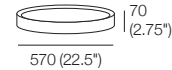

High

Bongo ST (Storage with Tray Top)

ST STD

ST Medium

ST High

Bongo S (Storage with Soft Top)

S STD

S Medium

S High

Bongo Tray Accessory (Timber Veneer)

Standard

Medium

High

Large

Otto Range

Cube 400x400