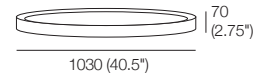

S High

Bongo Tray Accessory (Timber Veneer)

Standard

Medium

High

Large

Otto Range

Cube 400x400