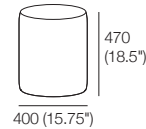

High

Bongo ST (Storage with Tray Top)

ST STD

ST Medium

ST High

Bongo S (Storage with Soft Top)

S STD

S Medium

Large Cube 400x600