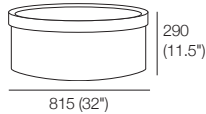

High

Bongo ST (Storage with Tray Top)

ST STD

ST Medium

ST High

Bongo S (Storage with Soft Top)

S STD

S Medium

S High

Bongo Tray Accessory (Timber Veneer)

Standard

Medium

High

Large

Otto Range

Cube 400x400