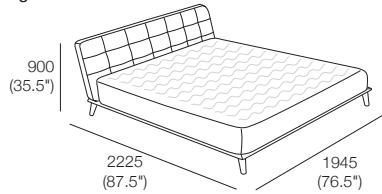

# Encore Bed

**King Bed** Leather

Top View

Bed Head Detail

Back View

**Queen Bed** Leather

Top View

Bed Head Detail

Back View

**Super Single Bed** Leather

Top View

Bed Head Detail

Back View

Effective March 2019. Tricot is used in some upholstery options. Mix option not available for Fabric. Mattress not included – price extra. As King Living has a policy of continuous improvement, changes to products and specifications may be made without prior notice. Images and drawings are representative of design only. Accessories not included.

# Encore Bed

**King Bed Mix**

**Top View**

**Bed Head Detail**

**Back View**

**Queen Bed Mix**

**Top View**

**Bed Head Detail**