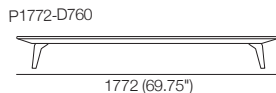

KingCove Outdoor

Platforms

H220