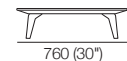

KingCove Outdoor

Platforms

H220