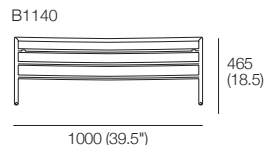

W760

KingCove Swivel Table Round

Back Frames

Use With Back Cushions: BC760 & BC1140

Back Bracket

Use With Back Frames: B760 & B1140

Sun Lounge Bracket

Use With Back Frames: B760 & B1140