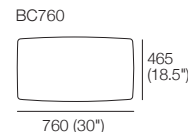

Back Cushions D200

Use With Back Frames: B760 & B1140