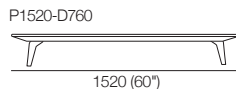

KingCove Outdoor

Platforms

H220