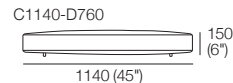

Seat Cushions

D760