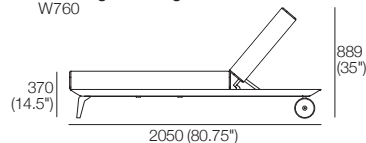

W760

KingCove Swivel Table Round

Back Frames

Use With Back Cushions: BC760 & BC1140

Back Bracket

Use With Back Frames: B760 & B1140

Sun Lounge Bracket

Use With Back Frames: B760 & B1140