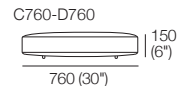

Seat Cushions

D760