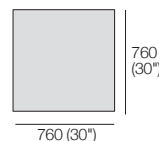

Back Cushions D200

Use With Back Frames: B760 & B1140

Angle Leg

Shelf Frame

252-D760

Shelf Insert

252-D760 Ceramic

Shelf Insert

252-D760 Timber

Table Frame

760-D760

Table Insert

760-D760 Ceramic

Table Insert

760-D760 Timber