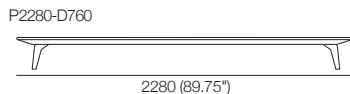

KingCove Outdoor

Platforms

H220