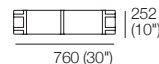

Back Cushions D200

Use With Back Frames: B760 & B1140

Angle Leg

Shelf Frame

252-D760

Shelf Insert

252-D760 Ceramic

Shelf Insert