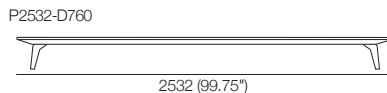

KingCove Outdoor

Platforms

H220