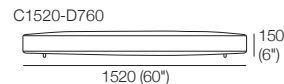

Seat Cushions

D760