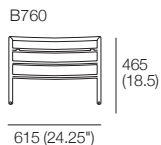

W760

KingCove Swivel Table Round

Back Frames

Use With Back Cushions: BC760 & BC1140

Back Bracket

Use With Back Frames: B760 & B1140

Sun Lounge Bracket

Use With Back Frames: B760 & B1140