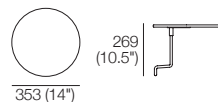

W760

KingCove Swivel Table Round

Back Frames

Use With Back Cushions: BC760 & BC1140

Back Bracket

Use With Back Frames: B760 & B1140

Sun Lounge Bracket

Use With Back Frames: B760 & B1140