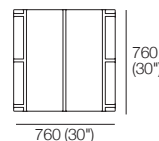

Back Cushions D200

Use With Back Frames: B760 & B1140

Angle Leg

Shelf Frame

252-D760

Shelf Insert

252-D760 Ceramic

Shelf Insert

252-D760 Timber

Table Frame

760-D760

Table Insert

760-D760 Ceramic

Table Insert

760-D760 Timber