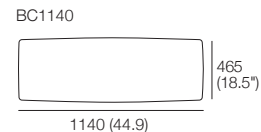

Back Cushions D200

Use With Back Frames: B760 & B1140