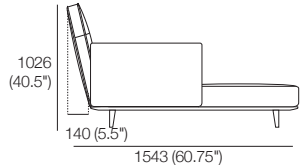

140 (5.5")

1026
(40.5")

140 (5.5")

921 (36.25")

1026
(40.5")

140 (5.5")

921 (36.25")

1026
(40.5")

140 (5.5")

921 (36.25")

Neo High Back

Chaise P940 LH or RH

Chaise Side View

Chaise
1x P940 x 1403LH
1x C1244LH, 1x B470H
1x AB405

Chaise
1x P940 x 1403LH
1x C1244LH, 1x B470H
1x AB405

Chaise
1x P940 x 1403LH
1x C1244LH, 1x B470H
1x AB470