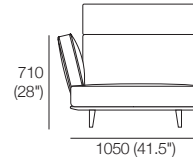

Chaise
1x P940 x 1403LH
1x C1244LH, 1x B470H
1x AB570