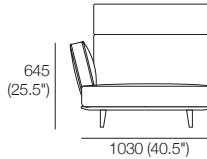

Chaise
1x P940 x 1403LH
1x C1244LH, 1x B470H
1x AB405