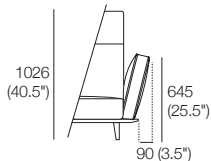

940 (37")

Neo High Back

Chair Armless P781

1x P781, 1x C781, 1x B470H

781 (30.75")

Chair 1 Arm P940 (LH or RH)

1x P940, 1x C781, 1x B470H, 1x AB470

710
(28")

1050 (41.5")

Armchair P1099

1x P1099, 1x C781, 1x B470H, 2x AB405

645
(25.5")

1279 (50.5")

B470H / AB405

90 (3.5")

2 Seater Armless P1562

1x P1562, 2x C781, 2x B470H

1562 (61.5")

2 Seater 1 Arm P1721 (LH or RH)

1x P1721, 2x C781, 2x B470H, 1x AB470

710
(28")

1831 (72")

2 Seater P1880

1x P1880, 2x C781, 2x B470H, 2x AB470

710
(28")

2100 (82.75")

B470H / AB470

110 (4.5")

3 Seater Armless P2343

1x P2343, 3x C781, 3x B470H

2343 (92.25")

3 Seater 1 Arm P2502 (LH or RH)