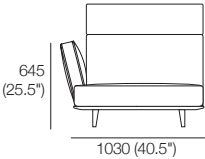

140 (5.5")

1026
(40.5")

140 (5.5")

921 (36.25")

1026
(40.5")

140 (5.5")

921 (36.25")

1026
(40.5")

140 (5.5")

921 (36.25")

Neo High Back

Chaise P940 LH or RH

Chaise Side View

Chaise
1x P940 x 1403LH
1x C1244LH, 1x B470H
1x AB405

Chaise
1x P940 x 1403LH
1x C1244LH, 1x B470H
1x AB405

Chaise
1x P940 x 1403LH
1x C1244LH, 1x B470H
1x AB470