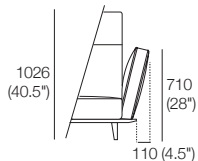

1050 (41.5")

Armchair P1099

1x P1099, 1x C781, 1x B470H, 2x AB405

645
(25.5")

1279 (50.5")

B470H / AB405

90 (3.5")

2 Seater Armless P1562

1x P1562, 2x C781, 2x B470H

1562 (61.5")

2 Seater 1 Arm P1721 (LH or RH)

1x P1721, 2x C781, 2x B470H, 1x AB470

710
(28")

1831 (72")

2 Seater P1880

1x P1880, 2x C781, 2x B470H, 2x AB470

710
(28")

2100 (82.75")

B470H / AB470

110 (4.5")

3 Seater Armless P2343

1x P2343, 3x C781, 3x B470H

2343 (92.25")

3 Seater 1 Arm P2502 (LH or RH)