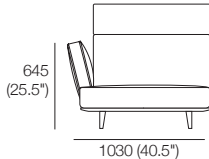

140 (5.5")

1026
(40.5")

140 (5.5")

921 (36.25")

1026
(40.5")

140 (5.5")

921 (36.25")

1026
(40.5")

140 (5.5")

921 (36.25")

Neo High Back

Chaise P940 LH or RH

Chaise Side View

Chaise
1x P940 x 1403LH
1x C1244LH, 1x B470H
1x AB405

Chaise
1x P940 x 1403LH
1x C1244LH, 1x B470H
1x AB405

Chaise
1x P940 x 1403LH
1x C1244LH, 1x B470H
1x AB470