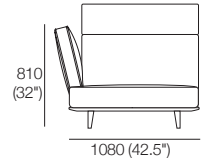

Chaise
1x P940 x 1403LH
1x C1244LH, 1x B470H
1x AB570