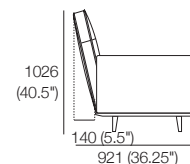

140 (5.5")

1026
(40.5")

140 (5.5")

921 (36.25")

1026
(40.5")

140 (5.5")

921 (36.25")

1026
(40.5")

140 (5.5")

921 (36.25")

Neo High Back

Chaise P940 LH or RH

Chaise Side View

Chaise
1x P940 x 1403LH
1x C1244LH, 1x B470H
1x AB405

Chaise
1x P940 x 1403LH
1x C1244LH, 1x B470H
1x AB405

Chaise
1x P940 x 1403LH
1x C1244LH, 1x B470H
1x AB470