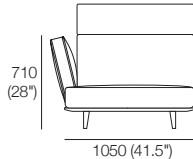

140 (5.5")

1026
(40.5")

140 (5.5")

921 (36.25")

1026
(40.5")

140 (5.5")

921 (36.25")

1026
(40.5")

140 (5.5")

921 (36.25")

Neo High Back

Chaise P940 LH or RH

Chaise Side View

Chaise
1x P940 x 1403LH
1x C1244LH, 1x B470H
1x AB405

Chaise
1x P940 x 1403LH
1x C1244LH, 1x B470H
1x AB405

Chaise
1x P940 x 1403LH
1x C1244LH, 1x B470H
1x AB470