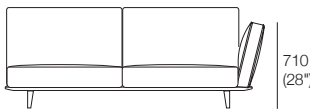

2 Seater 1 Arm P1721 (LH or RH)

1x P1721, 2x C781, 2x AB570, 1x AB470