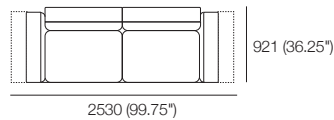

1x P1880, 2x C781, 2x AB570 MOTION,
2x AB405 MOTION

2 Seater PLUS 1x Arm Motion

1x P2502, 1x C781D, 1x C1562,
1x AB570 MOTION, 2x AB570

2.5 Seater 405 Arms 2 Motion (2x Arms)

1x P2038, 2x C860, 2x B570W,
2x AB405 MOTION