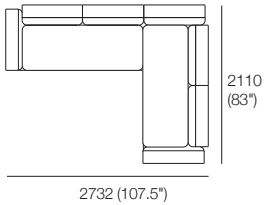

Chaise
1x P940 x 1403RH
1x C1244RH, 1x AB470
1x AB570

Chaise
1x P940 x 1403RH
1x C1244RH, 2x AB570

Neo Packages

KING[®]
L I V I N G

kingliving.com

Neo Packages

Package A4
1x P1880, 1x P1721, 2x C1562,
5x AB570, 2x AB405