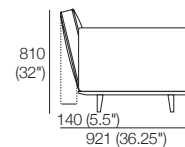

940 (37")

Neo

Chair Armless P781

1x P781, 1x C781, 1x AB570

781 (30.75")

2 Seater Armless P1562

1x P1562, 2x C781, 2x AB570

1562 (61.5")

3 Seater Armless P2343

1x P2343, 3x C781, 3x AB570

2343 (92.25")

Chair 1 Arm P940 (LH or RH)

1x P940, 1x C781, 1x AB570, 1x AB470

710
(28")

1050 (41.5")

2 Seater 1 Arm P1721 (LH or RH)

1x P1721, 2x C781, 2x AB570, 1x AB470

710
(28")

1831 (72")

3 Seater 1 Arm P2502 (LH or RH)

1x P2502, 3x C781, 3x AB570, 1x AB470

710
(28")

2612 (103")

Armchair P1099

1x P1099, 1x C781, 1x AB570, 2x AB405

645
(25.5")

1279 (50.5")

2 Seater P1880

1x P1880, 2x C781, 2x AB570, 2x AB470

710
(28")

2100 (82.75")

3 Seater P2661