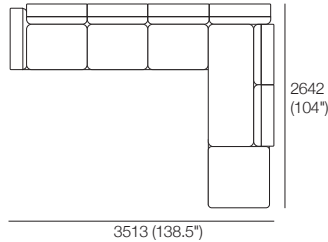

Package B1
2x P2502, 1x C1562, 3x C781, 1x C781D,
1x AB405, 6x AB570