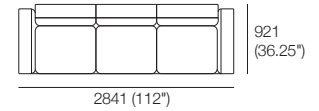

Package 3 Seater Low Arms
1x P2661, 3x C781, 3x AB570,
2x AB405