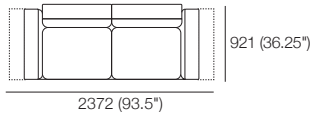

Neo Deluxe Packages

KING[®]
L I V I N G

kingliving.com

DT20191006 V1

Neo Deluxe Packages

2 Seater 405 Arms 2 Motion (2x Arms)

1x P1880, 2x C781, 2x AB570,
2x AB405 MOTION

2 Seater 405 Arms All Motion