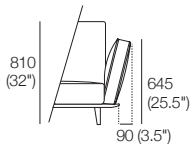

2 Seater Armless P1562

1x P1562, 2x C781, 2x AB570

1562 (61.5")

Chair 1 Arm P940 (LH or RH)

1x P940, 1x C781, 1x AB570,
1x AB470

710
(28")

1050 (41.5")

2 Seater 1 Arm P1721 (LH or RH)

1x P1721, 2x C781, 2x AB570,
1x AB470

710
(28")

1831 (72")

Armchair P1099

1x P1099, 1x C781, 1x AB570,
2x AB405

645
(25.5")

1279 (50.5")

2 Seater P1880

1x P1880, 2x C781, 2x AB570,
2x AB470

710
(28")

2100 (82.75")

AB570 / AB405

810
(32")

645
(25.5")

90 (3.5")

AB570 / AB470