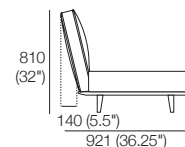

1244 (49")

940 (37")

Ottomans

Ottoman 781

D781 (30.75")

781 (30.75")

Ottoman 940

D622 (24.5")

940 (37")

Neo

Chair Armless P781

1x P781, 1x C781, 1x AB570

781 (30.75")

2 Seater Armless P1562

1x P1562, 2x C781, 2x AB570

1562 (61.5")

3 Seater Armless P2343

1x P2343, 3x C781, 3x AB570

2343 (92.25")

Chair 1 Arm P940 (LH or RH)

1x P940, 1x C781, 1x AB570, 1x AB470

710
(28")

1050 (41.5")

2 Seater 1 Arm P1721 (LH or RH)