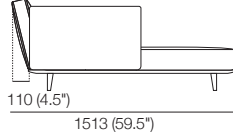

710
(28")

2881 (113.5")

810
(32")

140 (5.5")

921 (36.25")

810
(32")

140 (5.5")

921 (36.25")

810
(32")

140 (5.5")

921 (36.25")

Neo Deluxe

Chaise P940 LH or RH
Side View Back AB405

Side View Back AB470

Side View Back AB570

Chaise
1x P940 x 1403LH
1x C1244LH, 2x AB405