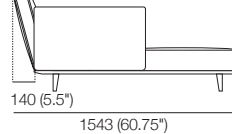

710
(28")

2881 (113.5")

810
(32")

140 (5.5")

921 (36.25")

810
(32")

140 (5.5")

921 (36.25")

810
(32")

140 (5.5")

921 (36.25")

Neo Deluxe

Chaise P940 LH or RH
Side View Back AB405

Side View Back AB470

Side View Back AB570

Chaise
1x P940 x 1403LH
1x C1244LH, 2x AB405