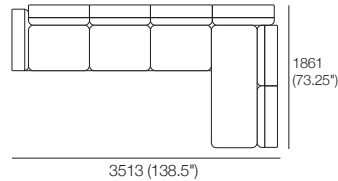

Package B7
1x P1721, 1x P2502, 3x C781,
1x C1562, 6x AB570, 1x AB405