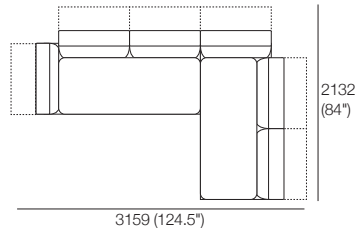

Package B8 All Motion

2x P1721, 2x C1562, 5x AB570 MOTION,
1x AB405 MOTION