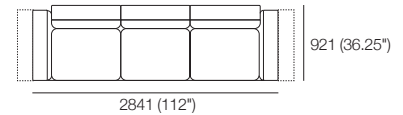

2.5 Seater 405 Arms All Motion

1x P2038, 2x C860, 2x B570W MOTION,
2x AB405 MOTION

Package B8 All Motion

2x P1721, 2x C1562, 5x AB570 MOTION,
1x AB405 MOTION

3 Seater 405 Arms 2 Motion (2x Arms)

1x P2661, 3x C781, 3x AB570,
2x AB405 MOTION