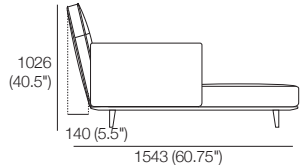

Neo High Back

Chaise P940 LH or RH

Chaise Side View