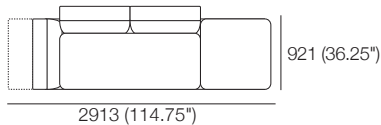

2 Seater PLUS 1x Arm Motion

1x P2502, 1x C781D, 1x C1562,
1x AB570 MOTION, 2x AB570