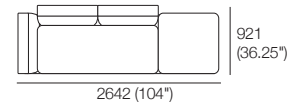

Package 2 Seater 405 Arms
1x P1880, 2x C781, 2x AB570,
2x AB405

Package 2.5 Seater 405 Arms
1x P2038, 2x C860, 2x B570W,
2x AB405

Package B8
2x P1721, 2x C1562, 5x AB570,
1x AB405

2 Seater PLUS Package 1
1x P2502, 1x C781D, 1x C1562, 3x AB570