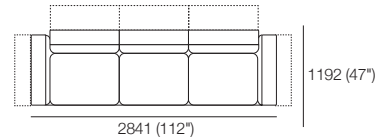

3 Seater 405 Arms All Motion

1x P2661, 3x C781, 3x AB570 MOTION,
2x AB405 MOTION