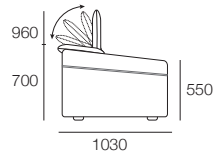

ReoGrand™ Sofa Bed

KING®
L I V I N G

kingliving.com

ReoGrand™ Sofa Bed

Side View
Headrest:
15 Levels of Comfort

Side View
(SMART Pockets™)

Front View
Headrest Down

Back View
Headrest Up

Bed Position
Side View – Unfolded

Bed Position
Top View – Unfolded

Packages

ReoGrand Sofa Bed 1600-2070W

1x ReoGrand Sofa Bed Frame 1600/2070W,
1x Sofa Bed Mattress 1600

ReoGrand Sofa Bed 1600-2070W SMART

1x ReoGrand Sofa Bed SMART Frame 1600/2070W,
1x Sofa Bed Mattress 1600