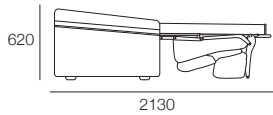

ReoGrand™ Sofa Bed

KING®
L I V I N G

kingliving.com

ReoGrand™ Sofa Bed

Side View
Headrest:
15 Levels of Comfort

Side View
(SMART Pockets™)

Front View
Headrest Down

Back View
Headrest Up

Bed Position
Side View – Unfolded

Bed Position
Top View – Unfolded

Packages

ReoGrand Sofa Bed 1600-2070W

1x ReoGrand Sofa Bed Frame 1600/2070W,
1x Sofa Bed Mattress 1600

ReoGrand Sofa Bed 1600-2070W SMART

1x ReoGrand Sofa Bed SMART Frame 1600/2070W,
1x Sofa Bed Mattress 1600