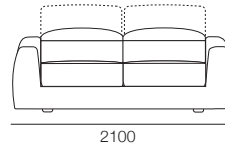

ReoGrand™ Sofa Bed

KING®
L I V I N G

kingliving.com

ReoGrand™ Sofa Bed

Side View
Headrest:
15 Levels of Comfort

Side View
(SMART Pockets™)

Front View
Headrest Down

Back View
Headrest Up

Bed Position
Side View – Unfolded

Bed Position
Top View – Unfolded

Packages

ReoGrand Sofa Bed 1600-2070W

1x ReoGrand Sofa Bed Frame 1600/2070W,
1x Sofa Bed Mattress 1600

ReoGrand Sofa Bed 1600-2070W SMART

1x ReoGrand Sofa Bed SMART Frame 1600/2070W,
1x Sofa Bed Mattress 1600