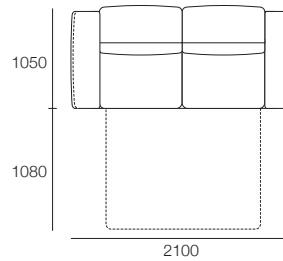

ReoGrand™ Sofa Bed

KING®
L I V I N G

kingliving.com

ReoGrand™ Sofa Bed

Side View
Headrest:
15 Levels of Comfort

Side View
(SMART Pockets™)

Front View
Headrest Down

Back View
Headrest Up

Bed Position
Side View – Unfolded

Bed Position
Top View – Unfolded

Packages

ReoGrand Sofa Bed 1600-2070W

1x ReoGrand Sofa Bed Frame 1600/2070W,
1x Sofa Bed Mattress 1600

ReoGrand Sofa Bed 1600-2070W SMART

1x ReoGrand Sofa Bed SMART Frame 1600/2070W,
1x Sofa Bed Mattress 1600