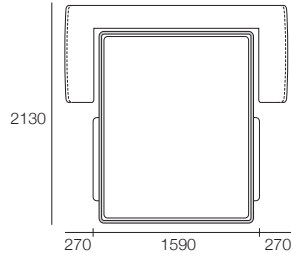

ReoGrand™ Sofa Bed

KING®
L I V I N G

kingliving.com

ReoGrand™ Sofa Bed

Side View
Headrest:
15 Levels of Comfort

Side View
(SMART Pockets™)

Front View
Headrest Down

Back View
Headrest Up

Bed Position
Side View – Unfolded

Bed Position
Top View – Unfolded

Packages

ReoGrand Sofa Bed 1600-2070W

1x ReoGrand Sofa Bed Frame 1600/2070W,
1x Sofa Bed Mattress 1600

ReoGrand Sofa Bed 1600-2070W SMART

1x ReoGrand Sofa Bed SMART Frame 1600/2070W,
1x Sofa Bed Mattress 1600