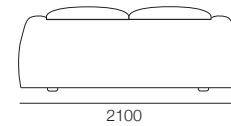

ReoGrand™ Sofa Bed

KING®
L I V I N G

kingliving.com

ReoGrand™ Sofa Bed

Side View
Headrest:
15 Levels of Comfort

Side View
(SMART Pockets™)

Front View
Headrest Down

Back View
Headrest Up

Bed Position
Side View – Unfolded

Bed Position
Top View – Unfolded

Packages

ReoGrand Sofa Bed 1600-2070W

1x ReoGrand Sofa Bed Frame 1600/2070W,
1x Sofa Bed Mattress 1600

ReoGrand Sofa Bed 1600-2070W SMART

1x ReoGrand Sofa Bed SMART Frame 1600/2070W,
1x Sofa Bed Mattress 1600