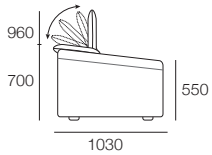

ReoGrand™ Sofa Bed

KING®
L I V I N G

kingliving.com

ReoGrand™ Sofa Bed

Side View
Headrest:
15 Levels of Comfort

Side View
(SMART Pockets™)

Front View
Headrest Down

Back View
Headrest Up

Bed Position
Side View – Unfolded

Bed Position
Top View – Unfolded

Packages

ReoGrand Sofa Bed 1600-2070W

1x ReoGrand Sofa Bed Frame 1600/2070W,
1x Sofa Bed Mattress 1600

ReoGrand Sofa Bed 1600-2070W SMART

1x ReoGrand Sofa Bed SMART Frame 1600/2070W,
1x Sofa Bed Mattress 1600