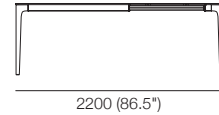

# Dining Tables

**Extension Dining Table 1400** – 4 STR  
ceramic top only  
1x extension leaf (stowed)  
end

**Ext. Dining Table 1400** standard – 4 STR  
1x extension leaf (stowed)  
side

**Ext. Dining Table 1400** extended – 6 STR  
1x extension leaf (inserted)  
side

**Ext. Dining Table 1400** further extended – 8 STR  
1x additional (optional) extension leaf (inserted)  
side

**Extension Leaf 400**  
optional extra

4 STR

6 STR

8 STR

**Extension Dining Table 1800** 6 STR  
ceramic top only  
1x extension leaf (stowed)  
end

**Ext. Dining Table 1800** standard – 6 STR  
1x extension leaf (stowed)  
side

**Ext. Dining Table 1800** extended – 8 STR  
1x extension leaf (inserted)  
side

**Ext. Dining Table 1800** further extended – 10 STR  
1x additional (optional) extension leaf (inserted)  
side

## Dining Tables

dining table height variations:  
 ceramic top: H 753 (29.75")  
 timber veneer top: H 759 (30")  
 marble top: H 761 (30")  
 end