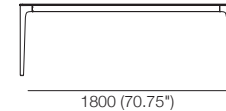

## Console 1400

console height variations:  
 timber veneer top: H 756 (29.75")  
 marble top: H 761 (30")  
 end view

side

side

## Console 1800

console height variations:  
 timber veneer top: H 756 (29.75")  
 marble top: H 761 (30")  
 end

side

top

Effective September 2020. As King Living has a policy of continuous improvement, changes to products and specifications may be made without prior notice. Images and drawings are representative of design only. Accessories not included.