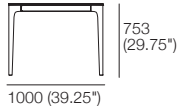

**Ext. Dining Table 1800** standard – 6 STR  
1x extension leaf (stowed)  
side

**Ext. Dining Table 1800** extended – 8 STR  
1x extension leaf (inserted)  
side

**Ext. Dining Table 1800** further extended – 10 STR  
1x additional (optional) extension leaf (inserted)  
side

## Dining Tables

dining table height variations:  
 ceramic top: H 753 (29.75")  
 timber veneer top: H 759 (30")  
 marble top: H 761 (30")  
 end

## Dining Table 1000 – 4 STR

side

4 STR