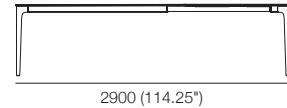

# Dining Tables

**Extension Dining Table 1400** – 4 STR  
ceramic top only  
1x extension leaf (stowed)  
end

**Ext. Dining Table 1400** standard – 4 STR  
1x extension leaf (stowed)  
side

**Ext. Dining Table 1400** extended – 6 STR  
1x extension leaf (inserted)  
side

**Ext. Dining Table 1400** further extended – 8 STR  
1x additional (optional) extension leaf (inserted)  
side

**Extension Leaf 400**  
optional extra

4 STR

6 STR

8 STR

**Extension Dining Table 1800** 6 STR  
ceramic top only  
1x extension leaf (stowed)  
end

**Ext. Dining Table 1800** standard – 6 STR  
1x extension leaf (stowed)  
side

**Ext. Dining Table 1800** extended – 8 STR  
1x extension leaf (inserted)  
side

**Ext. Dining Table 1800** further extended – 10 STR  
1x additional (optional) extension leaf (inserted)  
side

## Dining Tables

dining table height variations:  
 ceramic top: H 753 (29.75")  
 timber veneer top: H 759 (30")  
 marble top: H 761 (30")  
 end