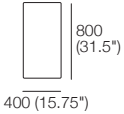

# Dining Tables

**Extension Dining Table 1400** – 4 STR  
ceramic top only  
1x extension leaf (stowed)  
end

**Ext. Dining Table 1400** standard – 4 STR  
1x extension leaf (stowed)  
side

**Ext. Dining Table 1400** extended – 6 STR  
1x extension leaf (inserted)  
side

**Ext. Dining Table 1400** further extended – 8 STR  
1x additional (optional) extension leaf (inserted)  
side

**Extension Leaf 400**  
optional extra

4 STR

6 STR

8 STR

**Extension Dining Table 1800** 6 STR  
ceramic top only  
1x extension leaf (stowed)  
end

**Ext. Dining Table 1800** standard – 6 STR  
1x extension leaf (stowed)  
side

**Ext. Dining Table 1800** extended – 8 STR  
1x extension leaf (inserted)  
side

**Ext. Dining Table 1800** further extended – 10 STR  
1x additional (optional) extension leaf (inserted)  
side

## Dining Tables

dining table height variations:  
 ceramic top: H 753 (29.75")  
 timber veneer top: H 759 (30")  
 marble top: H 761 (30")  
 end