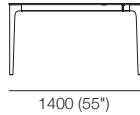

# Dining Tables

**Extension Dining Table 1400** – 4 STR  
ceramic top only  
1x extension leaf (stowed)  
end

**Ext. Dining Table 1400** standard – 4 STR  
1x extension leaf (stowed)  
side

**Ext. Dining Table 1400** extended – 6 STR  
1x extension leaf (inserted)  
side

## Dining Tables

dining table height variations:  
 ceramic top: H 753 (29.75")  
 timber veneer top: H 759 (30")  
 marble top: H 761 (30")  
 end