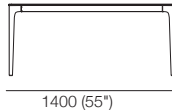

## Dining Table 1800 – 6 STR

side

6 STR

## Dining Table 2400 – 8 STR

side

8 STR

## Console 1400

console height variations:  
 timber veneer top: H 756 (29.75")  
 marble top: H 761 (30")  
 end view

side

side

## Console 1800

console height variations:  
 timber veneer top: H 756 (29.75")  
 marble top: H 761 (30")  
 end

side

top

Effective September 2020. As King Living has a policy of continuous improvement, changes to products and specifications may be made without prior notice. Images and drawings are representative of design only. Accessories not included.