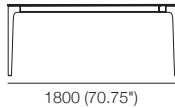

**Ext. Dining Table 1400** further extended – 8 STR  
1x additional (optional) extension leaf (inserted)  
side

**Extension Leaf 400**  
optional extra

4 STR

6 STR

8 STR

**Extension Dining Table 1800** 6 STR  
ceramic top only  
1x extension leaf (stowed)  
end

**Ext. Dining Table 1800** standard – 6 STR  
1x extension leaf (stowed)  
side

**Ext. Dining Table 1800** extended – 8 STR  
1x extension leaf (inserted)  
side

**Ext. Dining Table 1800** further extended – 10 STR  
1x additional (optional) extension leaf (inserted)  
side