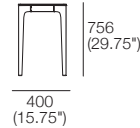

## Dining Tables

dining table height variations:  
 ceramic top: H 753 (29.75")  
 timber veneer top: H 759 (30")  
 marble top: H 761 (30")  
 end

## Dining Table 2400 – 8 STR

side

8 STR

## Console 1400

console height variations:  
 timber veneer top: H 756 (29.75")  
 marble top: H 761 (30")  
 end view

side

side

## Console 1800

console height variations:  
 timber veneer top: H 756 (29.75")  
 marble top: H 761 (30")  
 end

side

top

Effective September 2020. As King Living has a policy of continuous improvement, changes to products and specifications may be made without prior notice. Images and drawings are representative of design only. Accessories not included.