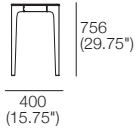

## Dining Table 1800 – 6 STR

side

6 STR

## Dining Table 2400 – 8 STR

side

8 STR

## Console 1400

console height variations:  
 timber veneer top: H 756 (29.75")  
 marble top: H 761 (30")  
 end view

side

side

## Console 1800

console height variations:  
 timber veneer top: H 756 (29.75")  
 marble top: H 761 (30")  
 end

side

top

Effective September 2020. As King Living has a policy of continuous improvement, changes to products and specifications may be made without prior notice. Images and drawings are representative of design only. Accessories not included.