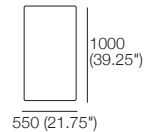

Extension Leaf 550
optional extra