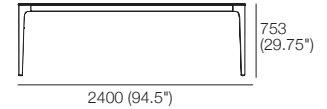

## Dining Table 1400 – 4 STR

side

4 STR

## Dining Table 1800 – 6 STR

side

6 STR

## Dining Table 2400 – 8 STR

side

8 STR

## Console 1400

console height variations:  
 timber veneer top: H 756 (29.75")  
 marble top: H 761 (30")  
 end view

side

side