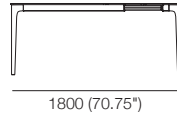

# Dining Tables

**Extension Dining Table 1400** – 4 STR  
ceramic top only  
1x extension leaf (stowed)  
end

**Ext. Dining Table 1400** standard – 4 STR  
1x extension leaf (stowed)  
side

**Ext. Dining Table 1400** extended – 6 STR  
1x extension leaf (inserted)  
side

**Ext. Dining Table 1400** further extended – 8 STR  
1x additional (optional) extension leaf (inserted)  
side

**Extension Leaf 400**  
optional extra

4 STR

6 STR

8 STR

**Extension Dining Table 1800** 6 STR  
ceramic top only  
1x extension leaf (stowed)  
end

**Ext. Dining Table 1800** standard – 6 STR  
1x extension leaf (stowed)  
side

**Ext. Dining Table 1800** extended – 8 STR  
1x extension leaf (inserted)  
side

**Ext. Dining Table 1800** further extended – 10 STR  
1x additional (optional) extension leaf (inserted)  
side