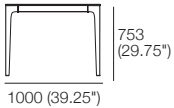

# Dining Tables

**Extension Dining Table 1400** – 4 STR  
ceramic top only  
1x extension leaf (stowed)  
end

**Ext. Dining Table 1400** standard – 4 STR  
1x extension leaf (stowed)  
side

**Ext. Dining Table 1400** extended – 6 STR  
1x extension leaf (inserted)  
side

**Ext. Dining Table 1400** further extended – 8 STR  
1x additional (optional) extension leaf (inserted)  
side

**Extension Leaf 400**  
optional extra

4 STR

6 STR

8 STR

**Extension Dining Table 1800** 6 STR  
ceramic top only  
1x extension leaf (stowed)  
end

**Ext. Dining Table 1800** standard – 6 STR  
1x extension leaf (stowed)  
side

**Ext. Dining Table 1800** extended – 8 STR  
1x extension leaf (inserted)  
side

**Ext. Dining Table 1800** further extended – 10 STR  
1x additional (optional) extension leaf (inserted)  
side

## Dining Tables

dining table height variations:  
 ceramic top: H 753 (29.75")  
 timber veneer top: H 759 (30")  
 marble top: H 761 (30")  
 end