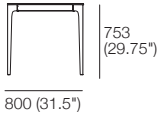

# Dining Tables

**Extension Dining Table 1400** – 4 STR  
ceramic top only  
1x extension leaf (stowed)  
end

**Ext. Dining Table 1400** standard – 4 STR  
1x extension leaf (stowed)  
side

**Ext. Dining Table 1400** extended – 6 STR  
1x extension leaf (inserted)  
side

## Dining Tables

dining table height variations:  
 ceramic top: H 753 (29.75")  
 timber veneer top: H 759 (30")  
 marble top: H 761 (30")  
 end

## Console 1400

console height variations:  
 timber veneer top: H 756 (29.75")  
 marble top: H 761 (30")  
 end view

side

side

## Console 1800

console height variations:  
 timber veneer top: H 756 (29.75")  
 marble top: H 761 (30")  
 end

side

top

Effective September 2020. As King Living has a policy of continuous improvement, changes to products and specifications may be made without prior notice. Images and drawings are representative of design only. Accessories not included.