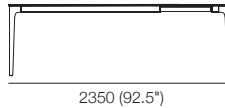

# Dining Tables

**Extension Dining Table 1400** – 4 STR  
ceramic top only  
1x extension leaf (stowed)  
end

**Ext. Dining Table 1400** standard – 4 STR  
1x extension leaf (stowed)  
side

**Ext. Dining Table 1400** extended – 6 STR  
1x extension leaf (inserted)  
side

**Ext. Dining Table 1400** further extended – 8 STR  
1x additional (optional) extension leaf (inserted)  
side

**Extension Leaf 400**  
optional extra

4 STR

6 STR

8 STR

**Extension Dining Table 1800** 6 STR  
ceramic top only  
1x extension leaf (stowed)  
end

**Ext. Dining Table 1800** standard – 6 STR  
1x extension leaf (stowed)  
side

**Ext. Dining Table 1800** extended – 8 STR  
1x extension leaf (inserted)  
side

**Ext. Dining Table 1800** further extended – 10 STR  
1x additional (optional) extension leaf (inserted)  
side

## Dining Tables

dining table height variations:  
 ceramic top: H 753 (29.75")  
 timber veneer top: H 759 (30")  
 marble top: H 761 (30")  
 end