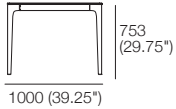

**Ext. Dining Table 1400** further extended – 8 STR  
1x additional (optional) extension leaf (inserted)  
side

**Extension Leaf 400**  
optional extra

4 STR

6 STR

8 STR

**Extension Dining Table 1800** 6 STR  
ceramic top only  
1x extension leaf (stowed)  
end

**Ext. Dining Table 1800** standard – 6 STR  
1x extension leaf (stowed)  
side

**Ext. Dining Table 1800** extended – 8 STR  
1x extension leaf (inserted)  
side

**Ext. Dining Table 1800** further extended – 10 STR  
1x additional (optional) extension leaf (inserted)  
side

**Extension Leaf 550**  
optional extra

6 STR

8 STR

10 STR

## Dining Tables

dining table height variations:  
 ceramic top: H 753 (29.75")  
 timber veneer top: H 759 (30")  
 marble top: H 761 (30")  
 end