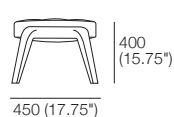

Cassia Ottoman 1595-D450

Leather Stitching Detail
Top View

Front View

Side View

Cassia Bar Stool

Leather Stitching Detail
Top View

Front View

Side View

Bolster Cushion Oval

W148 (5.75") x H120 (4.75")