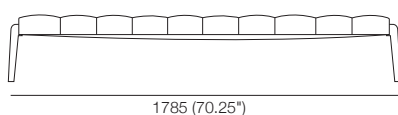

Cassia Range

KING[®]
L I V I N G

kingliving.com

Cassia Range

Cassia Daybed 1785-D800

Leather Stitching Detail
Top View

Front View

Side View

Cassia Ottoman 1595-D450

Leather Stitching Detail
Top View

Front View

Side View

Cassia Bar Stool

Leather Stitching Detail
Top View

Front View

Side View

Bolster Cushion Oval

W148 (5.75") x H120 (4.75")