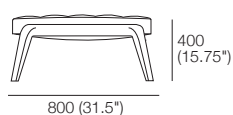

Cassia Range

KING[®]
L I V I N G

kingliving.com

Cassia Range

Cassia Daybed 1785-D800

Leather Stitching Detail
Top View

Front View

Side View

Cassia Ottoman 1595-D450

Leather Stitching Detail
Top View

Front View

Side View

Cassia Bar Stool

Leather Stitching Detail
Top View

Front View

Side View

Bolster Cushion Oval

W148 (5.75") x H120 (4.75")