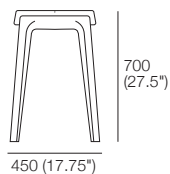

Cassia Ottoman 1595-D450

Leather Stitching Detail
Top View

Front View

Side View

Cassia Bar Stool

Leather Stitching Detail
Top View

Front View

Side View

Bolster Cushion Oval

W148 (5.75") x H120 (4.75")