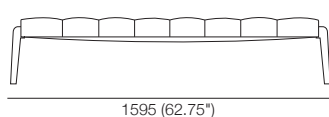

Cassia Range

KING[®]
L I V I N G

kingliving.com

Cassia Range

Cassia Daybed 1785-D800

Leather Stitching Detail
Top View

Front View

Side View

Cassia Ottoman 1595-D450

Leather Stitching Detail
Top View

Front View

Side View

Cassia Bar Stool

Leather Stitching Detail
Top View

Front View

Side View

Bolster Cushion Oval

W148 (5.75") x H120 (4.75")