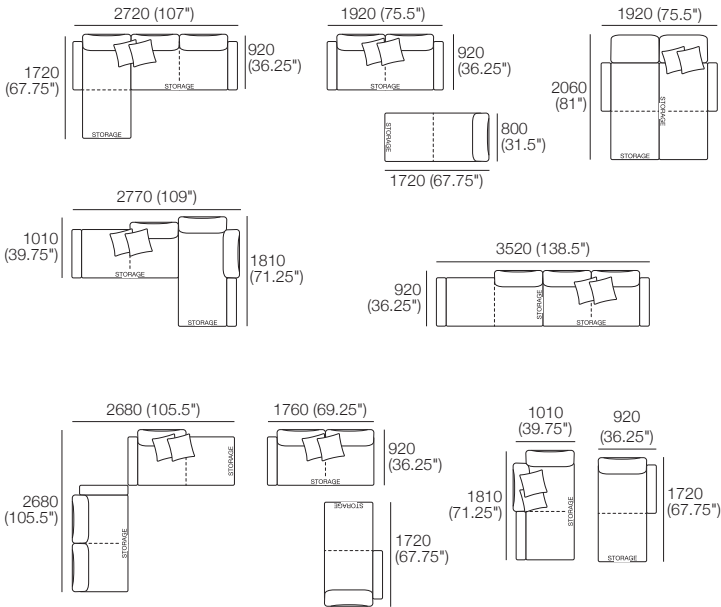

K I N G

DT2019922-S-V1

kingliving.com

Delta III Packages

Delta III Packages

2S Deluxe Plus

Package: 2S Deluxe Plus (Storage) AE

Components: 1x S 800 Rectangle, 1x S 1600 Rectangle, 3x Back AE, 2x Box Arm AE

Plus 4x Bed Bracket, 1x Magic Joiner Pair M95, 2x Panama Cushion SQUARE

Configurations:

Package: 2S Deluxe Plus (Storage) SMART AE

Components: 1x S 800 Rectangle, 1x S 1600 Rectangle, 3x Back AE, 2x Box Arm SMART

Plus 4x Bed Bracket, 1x Magic Joiner Pair M95, 2x Panama Cushion SQUARE

Configurations: