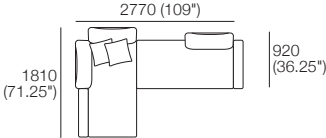

Delta III Packages

Package 1 Deluxe Plus

Package 1 Deluxe Plus AE

Components: 2x Rectangle, 3x Back, 2x Box Arm,
Plus: 2x Magic Joiner Pair M105, 4x Bed Bracket, 2x Panama Cushion SQUARE

Configurations:

Effective July 2022. Use Magic Joiner M105. Seat Depths: STD Position 920 (32.25") / Deep Position 1010 (37.75"). As King Living has a policy of continuous improvement, changes to products and specifications may be made without prior notice. Images and drawings are representative of design only. Accessories not included.