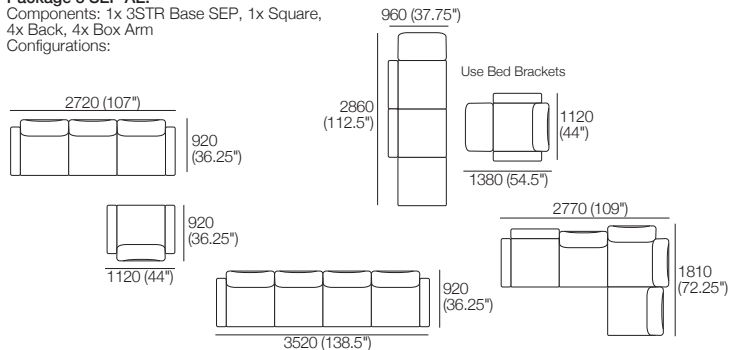

Package 8 SEP AE:

Components: 1x 3STR Base SEP, 1x Square,
4x Back, 4x Box Arm
Configurations: