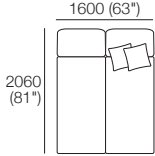

Delta III Packages

Package 1 Deluxe Plus SMART

Package 1 Deluxe Plus SMART AE

Components: 2x Rectangle, 3x Back, 2x Box Arm SMART,
Plus: 2x Magic Joiner Pair M105, 4x Bed Bracket, 2x Panama Cushion SQUARE

Configurations:

Effective July 2022. Use Magic Joiner M105. Seat Depths: STD Position 920 (32.25") / Deep Position 1010 (37.75"). As King Living has a policy of continuous improvement, changes to products and specifications may be made without prior notice. Images and drawings are representative of design only. Accessories not included.