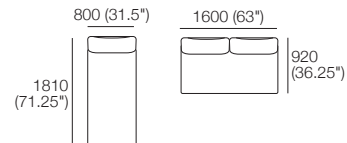

Delta III Packages

Package 1

Package 1 AE

Components: 2x Rectangle, 3x Back

Configurations:

Effective July 2022. Use Magic Joiner M105. Seat Depths: STD Position 920 (32.25") / Deep Position 1010 (37.75"). Bed Brackets sold separately. As King Living has a policy of continuous improvement, changes to products and specifications may be made without prior notice. Images and drawings are representative of design only. Accessories not included.