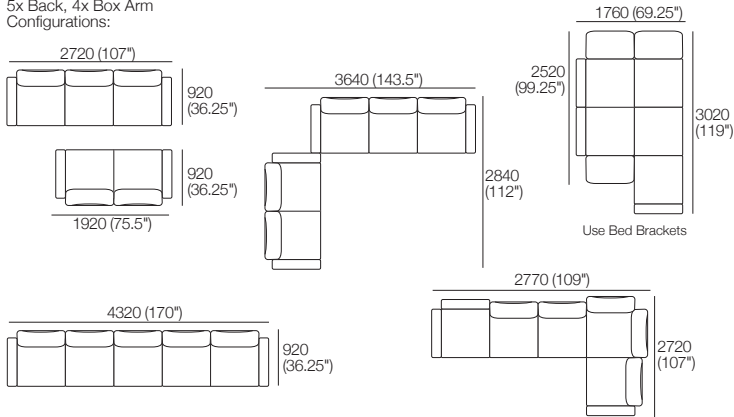

Delta III Packages

7 SEP | 8 SEP

Package 7 SEP AE:

Components: 1x 3STR Base SEP, 1x 2STR Base SEP,
5x Back, 4x Box Arm
Configurations: