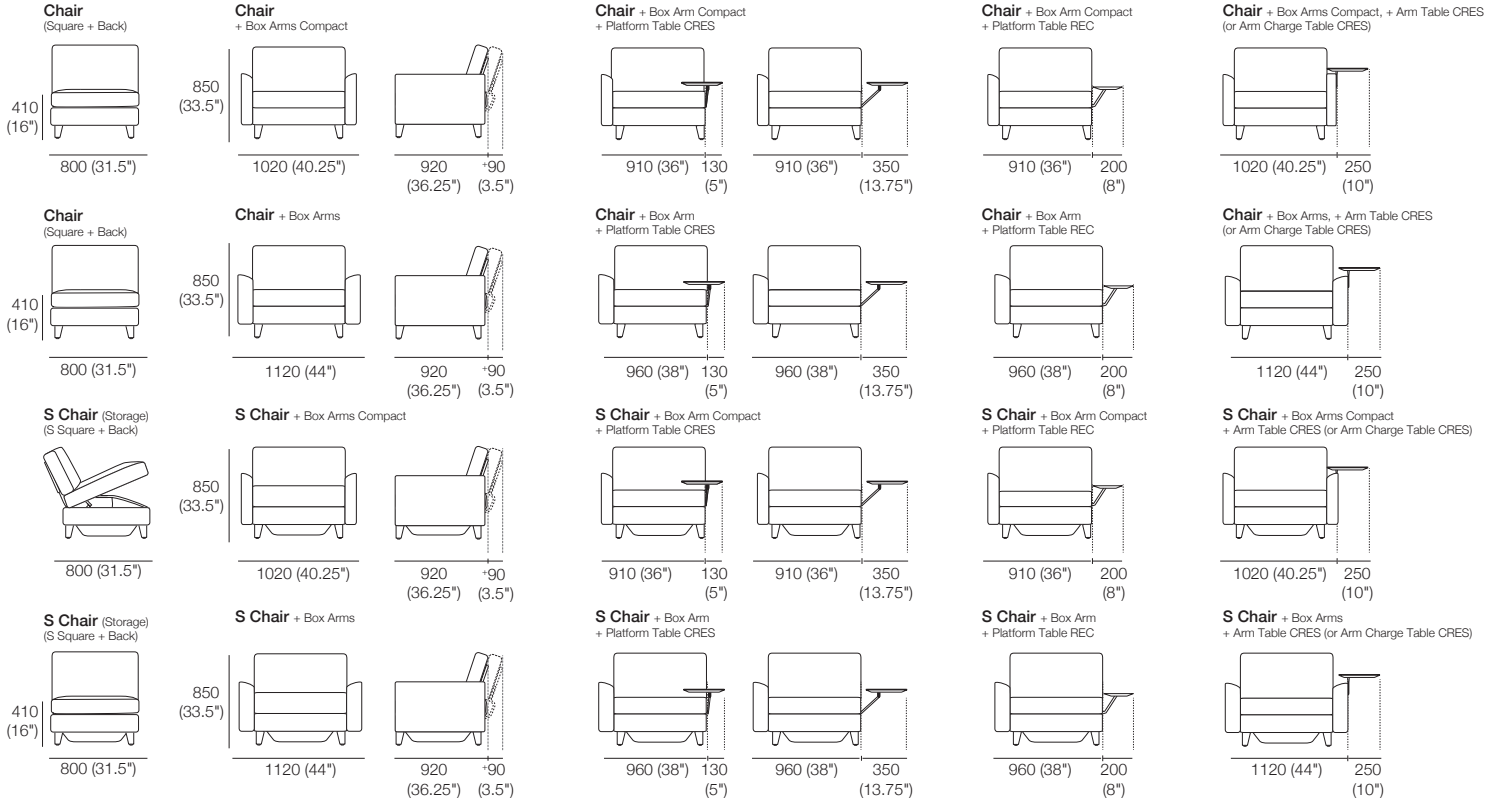

Delta III

Chairs | Arms | Tables

Effective July 2022. Use Magic Joiner M105. Seat Position: STD 920 (36.25") / Deep 1010 (39.75"). As King Living has a policy of continuous improvement, changes to products and specifications may be made without prior notice. Images and drawings are representative of design only. Accessories not included.