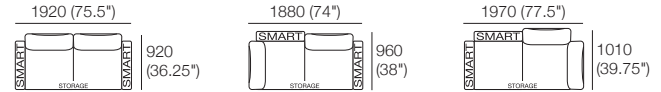

Package: 2 STR Storage DLX SEP SMART AE

Components: 1x 2STR Base SEP 1600 Storage, 2x Back, 2x Box Arm SMART

Configurations: