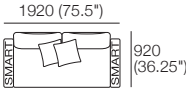

Delta III Packages

Package 1 Deluxe Plus SMART

Package 1 Deluxe Plus SMART AE

Components: 2x Rectangle, 3x Back, 2x Box Arm SMART,
Plus: 2x Magic Joiner Pair M105, 4x Bed Bracket, 2x Panama Cushion SQUARE

Configurations:

Effective July 2022. Use Magic Joiner M105. Seat Depths: STD Position 920 (32.25") / Deep Position 1010 (37.75"). As King Living has a policy of continuous improvement, changes to products and specifications may be made without prior notice. Images and drawings are representative of design only. Accessories not included.