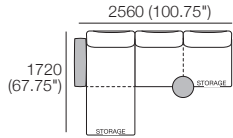

Delta III Package

2S T AE

KING

Package 2S T AE

Components: 1x S 800 Rectangle, 1x S 1600 Rectangle, 3x Back AE,
1x Platform Table RECT Timber, 1x Platform Table FND Timber

Configurations: