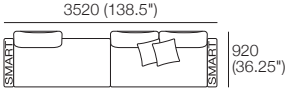

Delta III Packages

Package 1 Deluxe Plus SMART

Package 1 Deluxe Plus SMART AE

Components: 2x Rectangle, 3x Back, 2x Box Arm SMART,
Plus: 2x Magic Joiner Pair M105, 4x Bed Bracket, 2x Panama Cushion SQUARE

Configurations:

Effective July 2022. Use Magic Joiner M105. Seat Depths: STD Position 920 (32.25") / Deep Position 1010 (37.75"). As King Living has a policy of continuous improvement, changes to products and specifications may be made without prior notice. Images and drawings are representative of design only. Accessories not included.