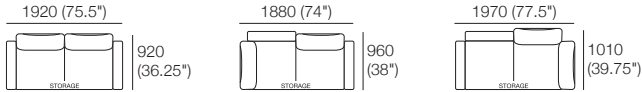

Package: 2 STR Storage DLX SEP AE

Components: 1x 2STR Base SEP 1600 Storage, 2x Back, 2x Box Arm

Configurations: