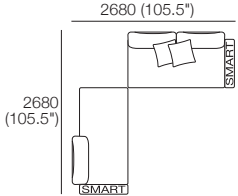

Delta III Packages

Package 1 Deluxe Plus SMART

Package 1 Deluxe Plus SMART AE

Components: 2x Rectangle, 3x Back, 2x Box Arm SMART,
Plus: 2x Magic Joiner Pair M105, 4x Bed Bracket, 2x Panama Cushion SQUARE

Configurations:

Effective July 2022. Use Magic Joiner M105. Seat Depths: STD Position 920 (32.25") / Deep Position 1010 (37.75"). As King Living has a policy of continuous improvement, changes to products and specifications may be made without prior notice. Images and drawings are representative of design only. Accessories not included.