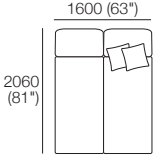

Delta III Packages

Package 1 Deluxe Plus

Package 1 Deluxe Plus AE

Components: 2x Rectangle, 3x Back, 2x Box Arm,
Plus: 2x Magic Joiner Pair M105, 4x Bed Bracket, 2x Panama Cushion SQUARE

Configurations:

Effective July 2022. Use Magic Joiner M105. Seat Depths: STD Position 920 (32.25") / Deep Position 1010 (37.75"). As King Living has a policy of continuous improvement, changes to products and specifications may be made without prior notice. Images and drawings are representative of design only. Accessories not included.