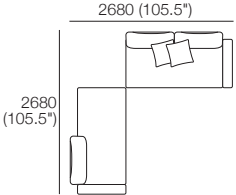

Delta III Packages

Package 1 Deluxe Plus

Package 1 Deluxe Plus AE

Components: 2x Rectangle, 3x Back, 2x Box Arm,
Plus: 2x Magic Joiner Pair M105, 4x Bed Bracket, 2x Panama Cushion SQUARE

Configurations:

Effective July 2022. Use Magic Joiner M105. Seat Depths: STD Position 920 (32.25") / Deep Position 1010 (37.75"). As King Living has a policy of continuous improvement, changes to products and specifications may be made without prior notice. Images and drawings are representative of design only. Accessories not included.