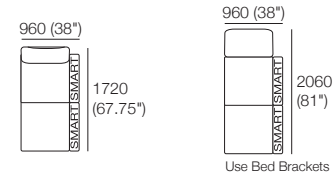

Package: 2 STR DLX SEP SMART AE

Components: 1x 2STR Base SEP, 2x Back, 2x Box Arm SMART

Configurations: