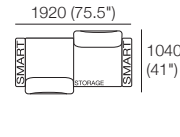

Package: 2 STR Storage DLX SEP SMART AE

Components: 1x 2STR Base SEP 1600 Storage, 2x Back, 2x Box Arm SMART

Configurations: