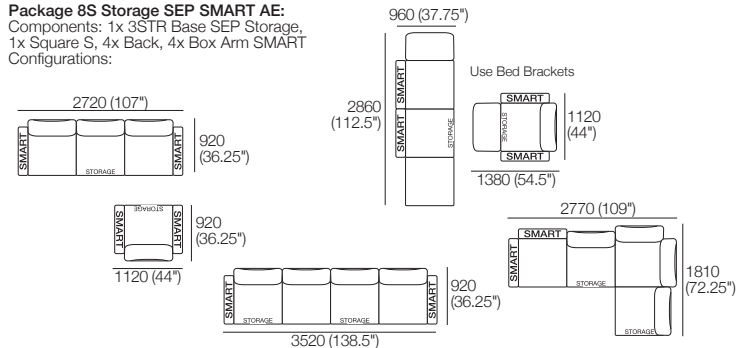

Package 8S Storage SEP SMART AE:

Components: 1x 3STR Base SEP Storage,

1x Square S, 4x Back, 4x Box Arm SMART

Configurations: