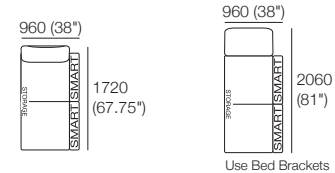

Package: 2 STR Storage DLX SEP SMART AE

Components: 1x 2STR Base SEP 1600 Storage, 2x Back, 2x Box Arm SMART

Configurations: