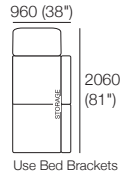

Package: 2 STR Storage DLX SEP AE

Components: 1x 2STR Base SEP 1600 Storage, 2x Back, 2x Box Arm

Configurations: