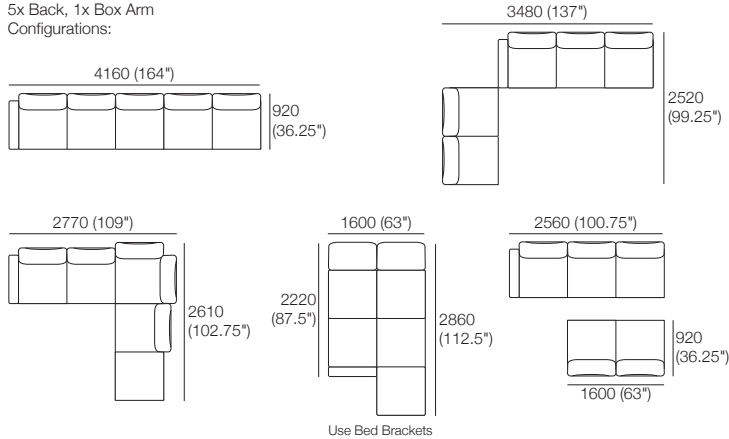

Delta III Packages

6 SEP

Package: 6 SEP AE

Components: 1x 3STR Base SEP, 1x 2STR Base SEP,
5x Back, 1x Box Arm

Configurations: