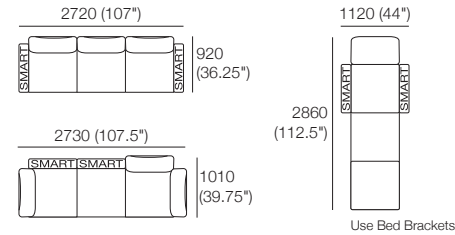

Package: 3 STR Deluxe SEP SMART AE

Components: 1x 3STR Base SEP SMART, 3x Back, 2x Box Arm SMART
Configurations: