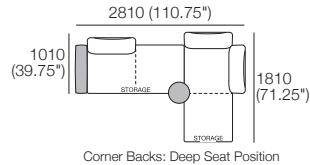

Delta III Package

2S T AE

KING

Package 2S T AE

Components: 1x S 800 Rectangle, 1x S 1600 Rectangle, 3x Back AE,
1x Platform Table RECT Timber, 1x Platform Table FND Timber

Configurations: