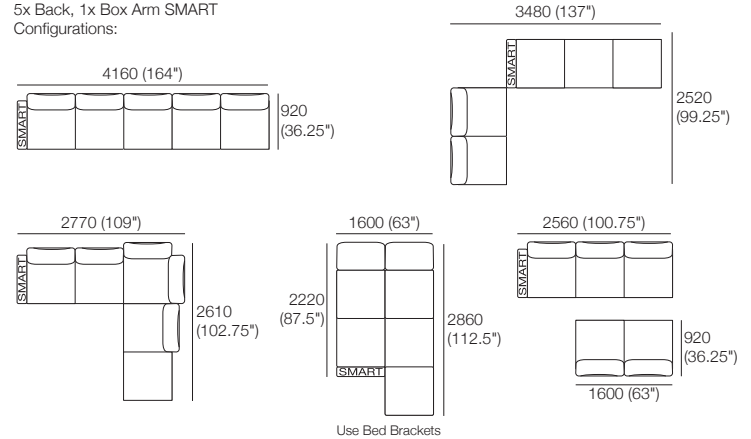

Package: 6 SEP SMART AE

Components: 1x 3STR Base SEP, 1x 2STR Base SEP,
5x Back, 1x Box Arm SMART

Configurations: