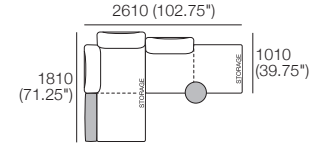

Delta III Package

2S T AE

KING

Package 2S T AE

Components: 1x S 800 Rectangle, 1x S 1600 Rectangle, 3x Back AE,
1x Platform Table RECT Timber, 1x Platform Table FND Timber

Configurations: