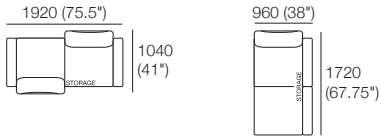

Package: 2 STR Storage DLX SEP AE

Components: 1x 2STR Base SEP 1600 Storage, 2x Back, 2x Box Arm

Configurations: