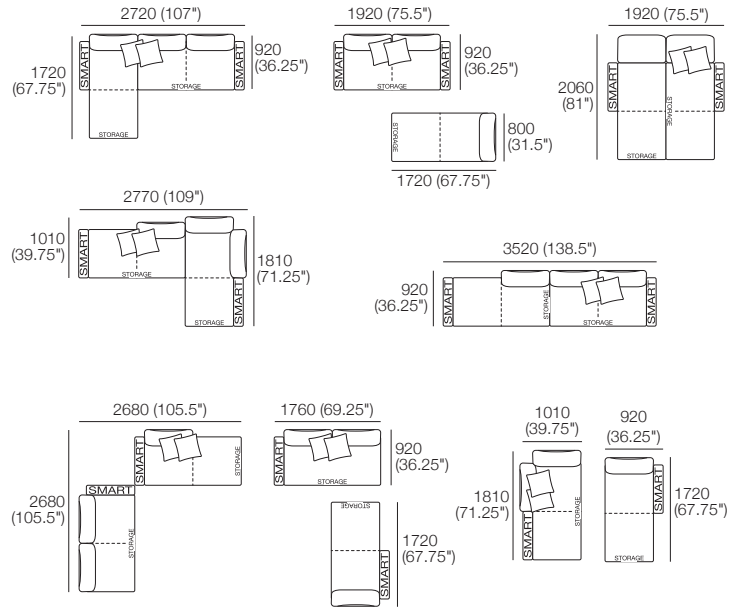

Package: 2S Deluxe Plus (Storage) SMART AE

Components: 1x S 800 Rectangle, 1x S 1600 Rectangle, 3x Back AE, 2x Box Arm SMART

Plus 4x Bed Bracket, 1x Magic Joiner Pair M95, 2x Panama Cushion SQUARE

Configurations: