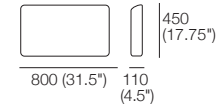

**Circle 1380** (Swivel)  
1x Base 1380,  
1x Back B1380

**S Circle 1380** (Storage – No Swivel)  
1x Base S 1380,  
1x Back B1380

**Box Arm**

**Box Arm Smart**

**Box Arm Compact**

**Box Arm Compact Smart**