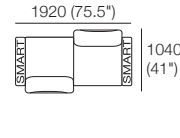

Package: 2 STR DLX SEP SMART AE

Components: 1x 2STR Base SEP, 2x Back, 2x Box Arm SMART

Configurations: