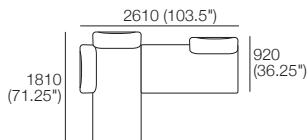

Delta III Packages

Package 1

Package 1 AE

Components: 2x Rectangle, 3x Back

Configurations:

Effective July 2022. Use Magic Joiner M105. Seat Depths: STD Position 920 (32.25") / Deep Position 1010 (37.75"). Bed Brackets sold separately. As King Living has a policy of continuous improvement, changes to products and specifications may be made without prior notice. Images and drawings are representative of design only. Accessories not included.