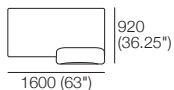

Delta III Packages

Package 1

Package 1 AE

Components: 2x Rectangle, 3x Back

Configurations:

Effective July 2022. Use Magic Joiner M105. Seat Depths: STD Position 920 (32.25") / Deep Position 1010 (37.75"). Bed Brackets sold separately. As King Living has a policy of continuous improvement, changes to products and specifications may be made without prior notice. Images and drawings are representative of design only. Accessories not included.