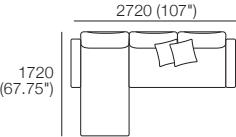

Delta III Packages

Package 1 Deluxe Plus

Package 1 Deluxe Plus AE

Components: 2x Rectangle, 3x Back, 2x Box Arm,
Plus: 2x Magic Joiner Pair M105, 4x Bed Bracket, 2x Panama Cushion SQUARE

Configurations:

Effective July 2022. Use Magic Joiner M105. Seat Depths: STD Position 920 (32.25") / Deep Position 1010 (37.75"). As King Living has a policy of continuous improvement, changes to products and specifications may be made without prior notice. Images and drawings are representative of design only. Accessories not included.