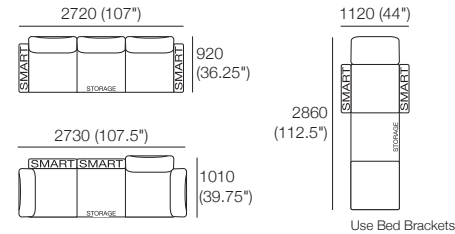

Package: 3 STR Storage Deluxe SEP SMART AE

Components: 1x 3STR Base SEP Storage SMART, 3x Back, 2x Box Arm SMART. Configurations: