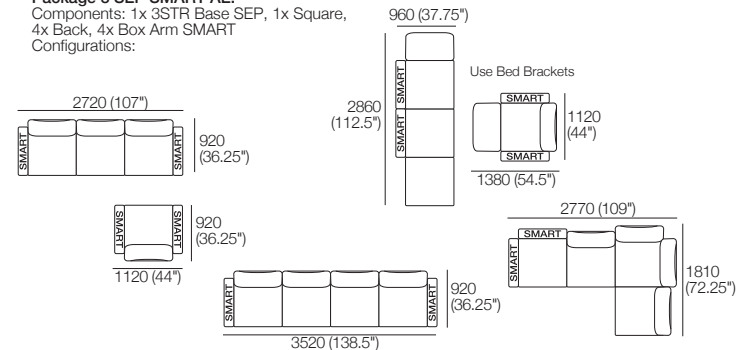

Package 8 SEP SMART AE:

Components: 1x 3STR Base SEP, 1x Square,
4x Back, 4x Box Arm SMART
Configurations:

Effective July 2022. Use Magic Joiner M105. Seat Depths: STD Position 920 (32.25") / Deep Position 1010 (37.75"). Bed Brackets sold separately. As King Living has a policy of continuous improvement, changes to products and specifications may be made without prior notice. Images and drawings are representative of design only. Accessories not included.