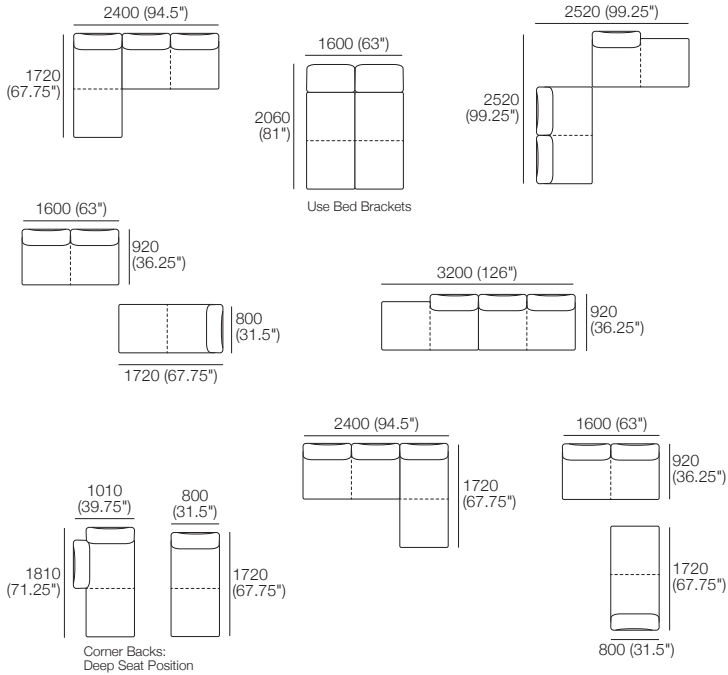

Delta III Packages

Package: 1 AE

Components: 2x Rectangle, 3x Back
Configurations: