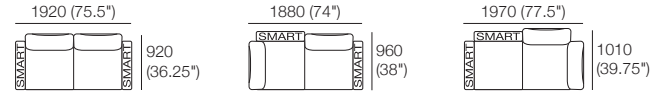

Package: 2 STR DLX SEP SMART AE

Components: 1x 2STR Base SEP, 2x Back, 2x Box Arm SMART

Configurations: