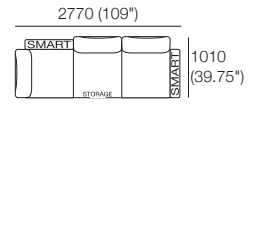

Package: 3 STR Storage Deluxe SEP SMART AE

Components: 1x 3STR Base SEP Storage SMART, 3x Back, 2x Box Arm SMART. Configurations: