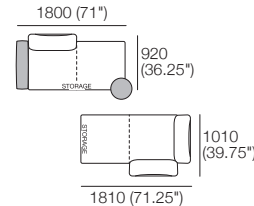

Delta III Package

2S T AE

KING

Package 2S T AE

Components: 1x S 800 Rectangle, 1x S 1600 Rectangle, 3x Back AE,
1x Platform Table RECT Timber, 1x Platform Table FND Timber

Configurations: