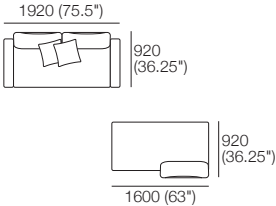

Delta III Packages

Package 1 Deluxe Plus

Package 1 Deluxe Plus AE

Components: 2x Rectangle, 3x Back, 2x Box Arm,
Plus: 2x Magic Joiner Pair M105, 4x Bed Bracket, 2x Panama Cushion SQUARE

Configurations:

Effective July 2022. Use Magic Joiner M105. Seat Depths: STD Position 920 (32.25") / Deep Position 1010 (37.75"). As King Living has a policy of continuous improvement, changes to products and specifications may be made without prior notice. Images and drawings are representative of design only. Accessories not included.