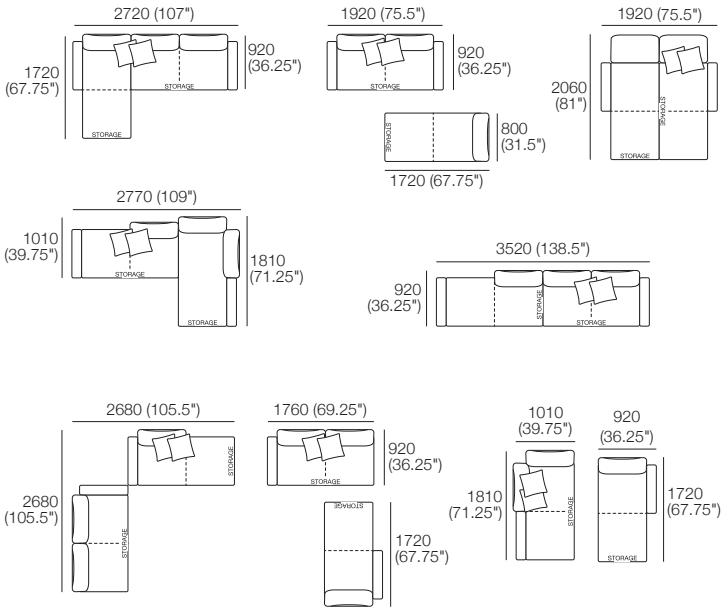

Delta III Packages

2S Deluxe Plus

Package: 2S Deluxe Plus (Storage) AE

Components: 1x S 800 Rectangle, 1x S 1600 Rectangle, 3x Back AE, 2x Box Arm AE

Plus 4x Bed Bracket, 1x Magic Joiner Pair M95, 2x Panama Cushion SQUARE

Configurations: