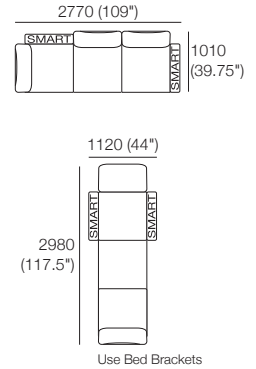

Package: 3 STR Deluxe SEP SMART AE

Components: 1x 3STR Base SEP SMART, 3x Back, 2x Box Arm SMART
Configurations: