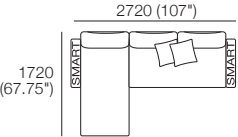

Delta III Packages

Package 1 Deluxe Plus SMART

Package 1 Deluxe Plus SMART AE

Components: 2x Rectangle, 3x Back, 2x Box Arm SMART,
Plus: 2x Magic Joiner Pair M105, 4x Bed Bracket, 2x Panama Cushion SQUARE

Configurations:

Effective July 2022. Use Magic Joiner M105. Seat Depths: STD Position 920 (32.25") / Deep Position 1010 (37.75"). As King Living has a policy of continuous improvement, changes to products and specifications may be made without prior notice. Images and drawings are representative of design only. Accessories not included.