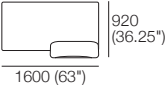

Delta III Packages

Package 1 Deluxe Plus SMART

Package 1 Deluxe Plus SMART AE

Components: 2x Rectangle, 3x Back, 2x Box Arm SMART,
Plus: 2x Magic Joiner Pair M105, 4x Bed Bracket, 2x Panama Cushion SQUARE

Configurations:

Effective July 2022. Use Magic Joiner M105. Seat Depths: STD Position 920 (32.25") / Deep Position 1010 (37.75"). As King Living has a policy of continuous improvement, changes to products and specifications may be made without prior notice. Images and drawings are representative of design only. Accessories not included.