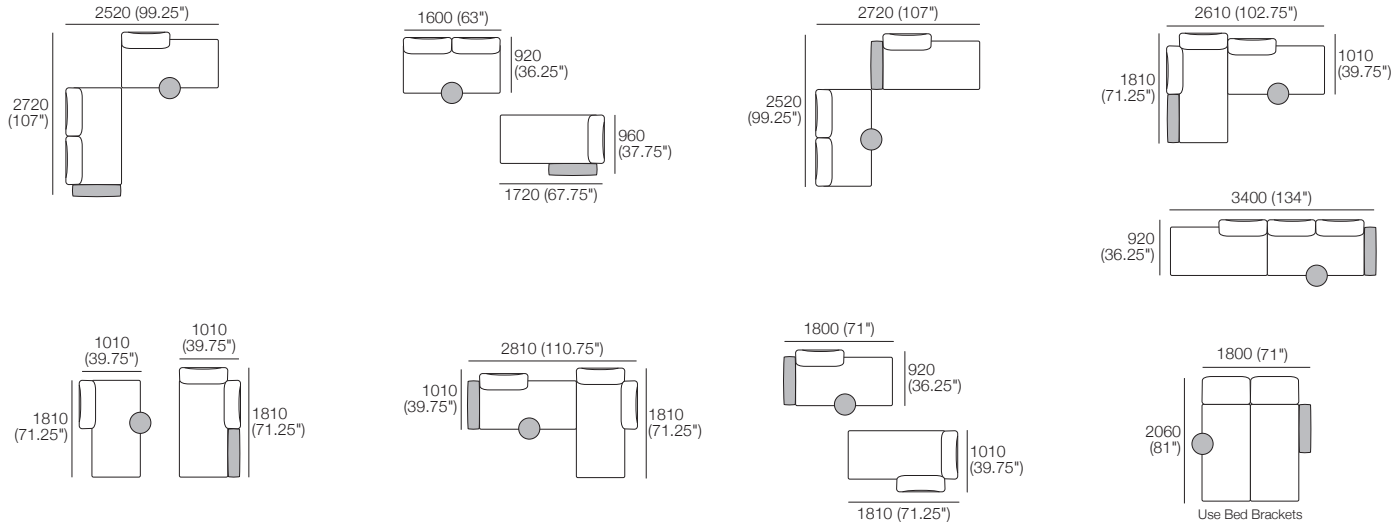

Delta III Package

1T AE

K I N G

Package 1T AE

Components: 2x Rectangle, 3x Back,
1x Platform Table RECT Timber, 1x Platform Table RND Timber

Configurations: