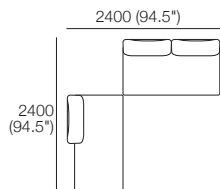

Delta III Packages

Package 1

Package 1 AE

Components: 2x Rectangle, 3x Back

Configurations:

Effective July 2022. Use Magic Joiner M105. Seat Depths: STD Position 920 (32.25") / Deep Position 1010 (37.75"). Bed Brackets sold separately. As King Living has a policy of continuous improvement, changes to products and specifications may be made without prior notice. Images and drawings are representative of design only. Accessories not included.