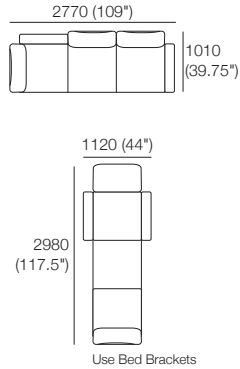

Delta III Packages

3STR DLX SEP

Package: 3 STR Deluxe SEP AE

Components: 1x 3STR Base SEP, 3x Back, 2x Box Arm
Configurations: