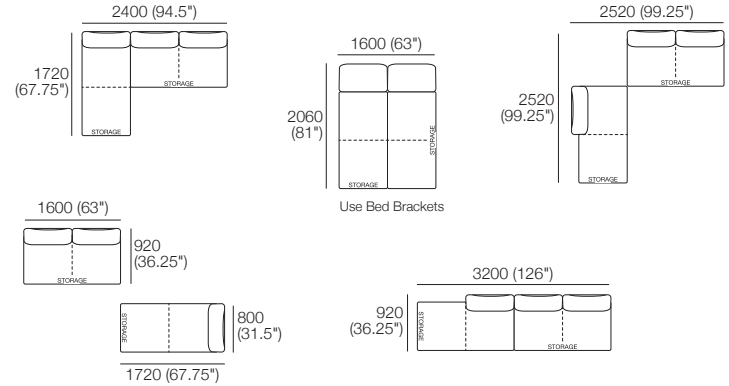

Package: 2S Storage AE

Components: 1x S 800 Rectangle, 1x S 1600 Rectangle, 3x Back
Configurations:

Package: Swivel Circle Sofa 1380

Components: 1x Circle Base 1380,
1x Circle Back B1380,
2x Panama Cushion Square

Package: Storage Circle Sofa 1380

Components: 1x Circle Base S 1380,
1x Circle Back B1380,
2x Panama Cushion Square