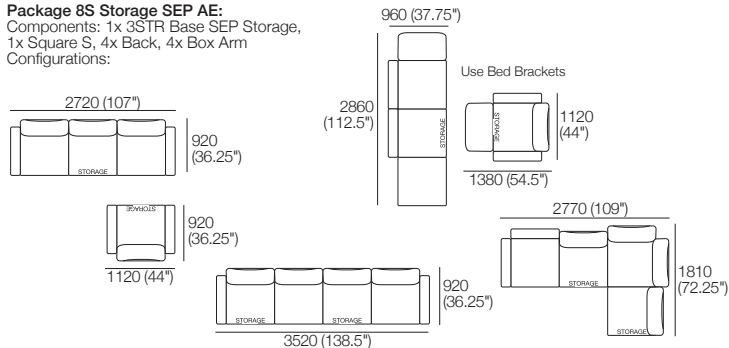

Package 8S Storage SEP AE:

Components: 1x 3STR Base SEP Storage,

1x Square S, 4x Back, 4x Box Arm

Configurations: