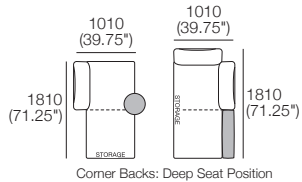

Delta III Package

2S T AE

KING

Package 2S T AE

Components: 1x S 800 Rectangle, 1x S 1600 Rectangle, 3x Back AE,
1x Platform Table RECT Timber, 1x Platform Table FND Timber

Configurations: