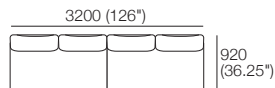

Delta III Packages

Package 1

Package 1 AE

Components: 2x Rectangle, 3x Back

Configurations:

Effective July 2022. Use Magic Joiner M105. Seat Depths: STD Position 920 (32.25") / Deep Position 1010 (37.75"). Bed Brackets sold separately. As King Living has a policy of continuous improvement, changes to products and specifications may be made without prior notice. Images and drawings are representative of design only. Accessories not included.