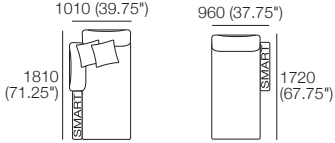

Delta III Packages

Package 1 Deluxe Plus SMART

Package 1 Deluxe Plus SMART AE

Components: 2x Rectangle, 3x Back, 2x Box Arm SMART,
Plus: 2x Magic Joiner Pair M105, 4x Bed Bracket, 2x Panama Cushion SQUARE

Configurations:

Effective July 2022. Use Magic Joiner M105. Seat Depths: STD Position 920 (32.25") / Deep Position 1010 (37.75"). As King Living has a policy of continuous improvement, changes to products and specifications may be made without prior notice. Images and drawings are representative of design only. Accessories not included.