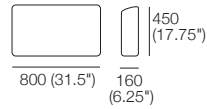

**Circle 1380** (Swivel)  
1x Base 1380,  
1x Back B1380

**S Circle 1380** (Storage – No Swivel)  
1x Base S 1380,  
1x Back B1380

**Box Arm**

**Box Arm Smart**

**Box Arm Compact**

**Box Arm Compact Smart**