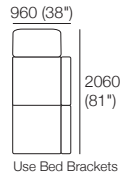

Delta III Packages

2STR DLX SEP

Package: 2 STR DLX SEP AE

Components: 1x 2STR Base SEP, 2x Back, 2x Box Arm

Configurations: