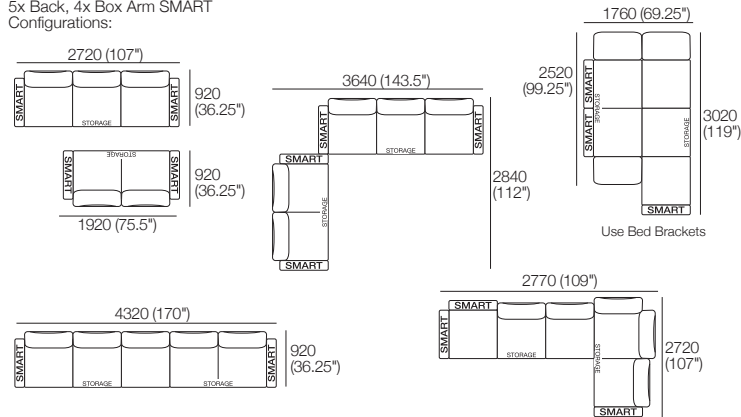

Package 7S Storage SEP SMART AE:

Components: 1x 3STR Base SEP Storage, 1x 2STR Base SEP 1600 Storage,

5x Back, 4x Box Arm SMART

Configurations: