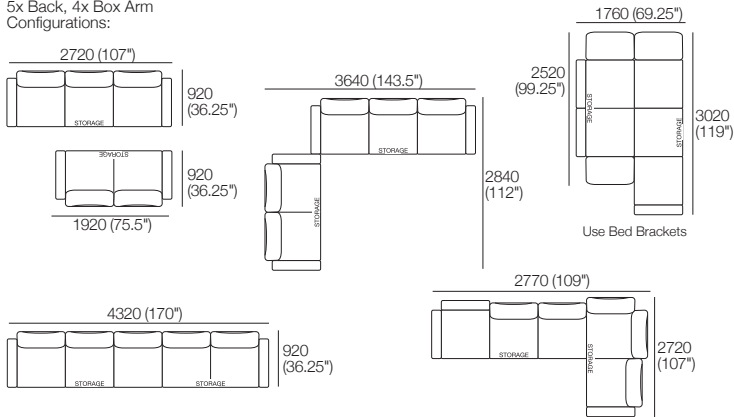

Delta III Packages

7S (Storage) SEP | 8S (Storage) SEP

Package 7S Storage SEP AE:

Components: 1x 3STR Base SEP Storage, 1x 2STR Base SEP 1600 Storage,

5x Back, 4x Box Arm

Configurations: