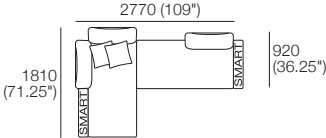

Delta III Packages

Package 1 Deluxe Plus SMART

Package 1 Deluxe Plus SMART AE

Components: 2x Rectangle, 3x Back, 2x Box Arm SMART,
Plus: 2x Magic Joiner Pair M105, 4x Bed Bracket, 2x Panama Cushion SQUARE

Configurations:

Effective July 2022. Use Magic Joiner M105. Seat Depths: STD Position 920 (32.25") / Deep Position 1010 (37.75"). As King Living has a policy of continuous improvement, changes to products and specifications may be made without prior notice. Images and drawings are representative of design only. Accessories not included.