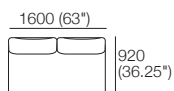

Delta III Packages

Package 1

Package 1 AE

Components: 2x Rectangle, 3x Back

Configurations:

Effective July 2022. Use Magic Joiner M105. Seat Depths: STD Position 920 (32.25") / Deep Position 1010 (37.75"). Bed Brackets sold separately. As King Living has a policy of continuous improvement, changes to products and specifications may be made without prior notice. Images and drawings are representative of design only. Accessories not included.