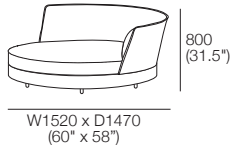

## Components | Accessories

**Chair**  
(Square + Back)

**S Chair**  
(S Square + Back)

**Back AE**  
Rear View

Side View Position  
STD / Deep Position

STD Position

Deep Position

Top View Corner Backs  
Deep Position

**Circle 1380** (Swivel)  
1x Base 1380,  
1x Back B1380

**S Circle 1380** (Storage – No Swivel)  
1x Base S 1380,  
1x Back B1380

**Box Arm**

**Box Arm Smart**

**Box Arm Compact**

**Box Arm Compact Smart**