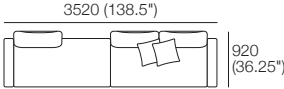

Delta III Packages

Package 1 Deluxe Plus

Package 1 Deluxe Plus AE

Components: 2x Rectangle, 3x Back, 2x Box Arm,
Plus: 2x Magic Joiner Pair M105, 4x Bed Bracket, 2x Panama Cushion SQUARE

Configurations:

Effective July 2022. Use Magic Joiner M105. Seat Depths: STD Position 920 (32.25") / Deep Position 1010 (37.75"). As King Living has a policy of continuous improvement, changes to products and specifications may be made without prior notice. Images and drawings are representative of design only. Accessories not included.