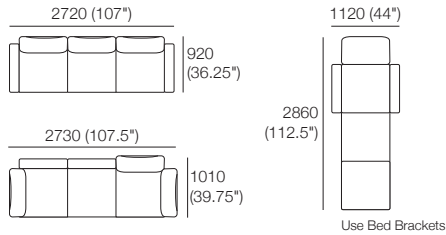

Delta III Packages

3STR DLX SEP

Package: 3 STR Deluxe SEP AE

Components: 1x 3STR Base SEP, 3x Back, 2x Box Arm
Configurations: