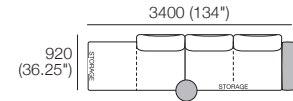

Delta III Package

2S T AE

KING

Package 2S T AE

Components: 1x S 800 Rectangle, 1x S 1600 Rectangle, 3x Back AE,
1x Platform Table RECT Timber, 1x Platform Table FND Timber

Configurations: