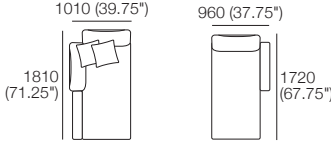

Delta III Packages

Package 1 Deluxe Plus

Package 1 Deluxe Plus AE

Components: 2x Rectangle, 3x Back, 2x Box Arm,
Plus: 2x Magic Joiner Pair M105, 4x Bed Bracket, 2x Panama Cushion SQUARE

Configurations:

Effective July 2022. Use Magic Joiner M105. Seat Depths: STD Position 920 (32.25") / Deep Position 1010 (37.75"). As King Living has a policy of continuous improvement, changes to products and specifications may be made without prior notice. Images and drawings are representative of design only. Accessories not included.