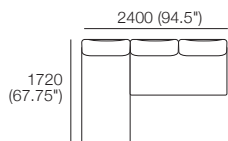

Delta III Packages

Package 1

Package 1 AE

Components: 2x Rectangle, 3x Back

Configurations:

Effective July 2022. Use Magic Joiner M105. Seat Depths: STD Position 920 (32.25") / Deep Position 1010 (37.75"). Bed Brackets sold separately. As King Living has a policy of continuous improvement, changes to products and specifications may be made without prior notice. Images and drawings are representative of design only. Accessories not included.