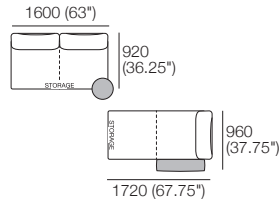

Delta III Package

2S T AE

KING

Package 2S T AE

Components: 1x S 800 Rectangle, 1x S 1600 Rectangle, 3x Back AE,
1x Platform Table RECT Timber, 1x Platform Table FND Timber

Configurations: