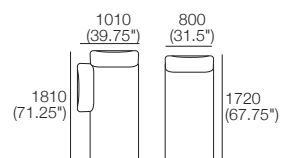

Delta III Packages

Package 1

Package 1 AE

Components: 2x Rectangle, 3x Back

Configurations:

Effective July 2022. Use Magic Joiner M105. Seat Depths: STD Position 920 (32.25") / Deep Position 1010 (37.75"). Bed Brackets sold separately. As King Living has a policy of continuous improvement, changes to products and specifications may be made without prior notice. Images and drawings are representative of design only. Accessories not included.