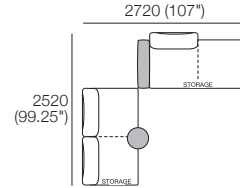

Delta III Package

2S T AE

KING

Package 2S T AE

Components: 1x S 800 Rectangle, 1x S 1600 Rectangle, 3x Back AE,
1x Platform Table RECT Timber, 1x Platform Table FND Timber

Configurations: