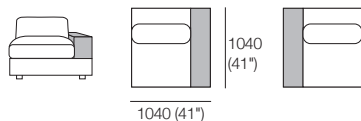

Jasper II Package Chairs

KING[®]
L I V I N G

Package: Chair 104T

Components: 1x P104, 1x C78, 1x A78, 1x B78

Shelf Options*: Standard or Charge

1x T104 (*Shelves not included – price extra)

Configurations:

Package: Chair 104T SMART

Components: 1x P104, 1x C78, 1x A78 SMART, 1x B78

Shelf Options*: Standard or Charge

1x T104 (*Shelves not included – price extra)

Configurations:

Package: Chair 130T

Components: 1x P130, 1x C104, 1x A104, 1x B104

Shelf Options*: Standard or Charge

1x T104 (*Shelves not included – price extra)

Configurations:

Package: Chair 130T SMART

Components: 1x P130, 1x C104, 1x A104 SMART, 1x B104

Shelf Options*: Standard or Charge