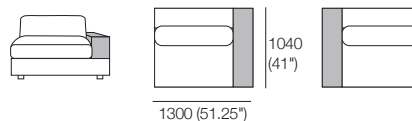

Jasper II Package Chairs

KING[®]
L I V I N G

Package: Chair 104T

Components: 1x P104, 1x C78, 1x A78, 1x B78

Shelf Options*: Standard or Charge

1x T104 (*Shelves not included – price extra)

Configurations:

Package: Chair 104T SMART

Components: 1x P104, 1x C78, 1x A78 SMART, 1x B78

Shelf Options*: Standard or Charge

1x T104 (*Shelves not included – price extra)

Configurations:

Package: Chair 130T

Components: 1x P130, 1x C104, 1x A104, 1x B104

Shelf Options*: Standard or Charge

1x T104 (*Shelves not included – price extra)

Configurations:

Package: Chair 130T SMART

Components: 1x P130, 1x C104, 1x A104 SMART, 1x B104

Shelf Options*: Standard or Charge