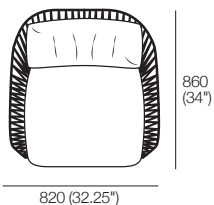

# Quay Outdoor Sofa Range

**Armchair**  
Side View

Top View

**2 Seater**  
Side View

Top View

**2.5 Seater**  
Side View

Top View