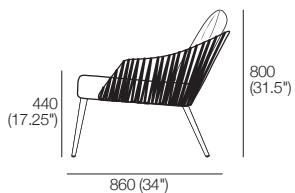

K I N G

DIY022067-V1

kingliving.com

Quay Outdoor Sofa Range

# Quay Outdoor Sofa Range

**Armchair**  
Side View

Top View

**2 Seater**  
Side View

Top View

**2.5 Seater**  
Side View

Top View