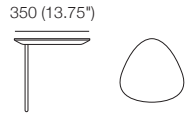

Multiple Settings
Headrest 15 levels

Armchair F / Armchair F SMART
Front View: Headrest Down / Headrest Up

1120 (44")

2STR F / 2STR F SMART
Front View: Headrest Down / Headrest Up

1980 (78")

2.5STR F / 2.5STR F SMART

Front View

800 (31.5")

Back View

955 (37.5")

Leather Stitching Detail

Headrest Down

Reo: Side View

Reo: Side View
(SMART Pockets™)

Armchair F
Back View

2STR F

Back View

2.5STR F

Back View

3STR F

Back View

Reo Accessories

Reo Platform Table
Side View / Top View

**PocketAccessory
Table CRES**
Side View / Top View

**PocketAccessory
Charge Table CRES**
Side View / Top View

**PocketAccessory
Sonos Play 1 SPEAKER Bracket**
Side View / Top View