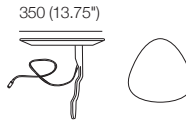

Front View

800 (31.5")

Back View

955 (37.5")

Leather Stitching Detail

Headrest Down

Reo: Side View

Reo: Side View
(SMART Pockets™)

Armchair F
Back View

2STR F

Back View

2.5STR F

Back View

3STR F

Back View

Reo Accessories

Reo Platform Table
Side View / Top View

**PocketAccessory
Table CRES**
Side View / Top View

**PocketAccessory
Charge Table CRES**
Side View / Top View

**PocketAccessory
Sonos Play 1 SPEAKER Bracket**
Side View / Top View