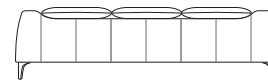

Multiple Settings
Headrest 15 levels

Armchair F / Armchair F SMART
Front View: Headrest Down / Headrest Up

1120 (44")

2STR F / 2STR F SMART
Front View: Headrest Down / Headrest Up

1980 (78")

2.5STR F / 2.5STR F SMART

Front View

800 (31.5")

Back View

955 (37.5")

Leather Stitching Detail

Headrest Down

Reo: Side View

Reo: Side View
(SMART Pockets™)

Armchair F
Back View

2STR F

Back View

2.5STR F

Back View

3STR F

Back View

Reo Accessories

Reo Platform Table
Side View / Top View

**PocketAccessory
Table CRES**
Side View / Top View

**PocketAccessory
Charge Table CRES**
Side View / Top View

**PocketAccessory
Sonos Play 1 SPEAKER Bracket**
Side View / Top View