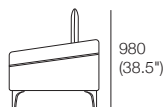

Reo

KING[®]
L I V I N G

kingliving.com

Reo Components

Reo: Side View
Headrest Down

1050 (41.5")

Reo: Side View
(SMART Pockets™)
Headrest Up

1050 (41.5")

Multiple Settings
Headrest 15 levels

Armchair F / Armchair F SMART
Front View: Headrest Down / Headrest Up

1120 (44")

2STR F / 2STR F SMART
Front View: Headrest Down / Headrest Up

1980 (78")

2.5STR F / 2.5STR F SMART

Front View: Headrest Down / Headrest Up

2220 (87.5")

3STR F / 3STR F SMART

Front View: Headrest Down / Headrest Up

2700 (106.25")

Ottoman

Top View

955 (37.5")

Front View

800 (31.5")

Back View

955 (37.5")

Leather Stitching Detail

Headrest Down

Reo: Side View

Reo: Side View
(SMART Pockets™)