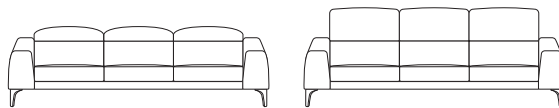

Reo

KING[®]
L I V I N G

kingliving.com

Reo Components

Reo: Side View
Headrest Down

1050 (41.5")

Reo: Side View
(SMART Pockets™)
Headrest Up

1050 (41.5")

Multiple Settings
Headrest 15 levels

Armchair F / Armchair F SMART
Front View: Headrest Down / Headrest Up

1120 (44")

2STR F / 2STR F SMART
Front View: Headrest Down / Headrest Up

1980 (78")

2.5STR F / 2.5STR F SMART

Front View: Headrest Down / Headrest Up

2220 (87.5")

3STR F / 3STR F SMART

Front View: Headrest Down / Headrest Up

2700 (106.25")

Ottoman

Top View

955 (37.5")

Front View

800 (31.5")

Back View

955 (37.5")

Leather Stitching Detail

Headrest Down

Reo: Side View

Reo: Side View
(SMART Pockets™)