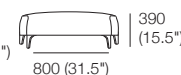

Reo

KING[®]
L I V I N G

kingliving.com

Reo Components

Reo: Side View
Headrest Down

1050 (41.5")

Reo: Side View
(SMART Pockets™)
Headrest Up

1050 (41.5")

Multiple Settings
Headrest 15 levels

Armchair F / Armchair F SMART
Front View: Headrest Down / Headrest Up

1120 (44")

2STR F / 2STR F SMART
Front View: Headrest Down / Headrest Up

1980 (78")

2.5STR F / 2.5STR F SMART

Front View: Headrest Down / Headrest Up

2220 (87.5")

3STR F / 3STR F SMART

Front View: Headrest Down / Headrest Up

2700 (106.25")

Ottoman

Top View

955 (37.5")

Front View

800 (31.5")

Back View

955 (37.5")

Leather Stitching Detail

Headrest Down

Reo: Side View

Reo: Side View
(SMART Pockets™)