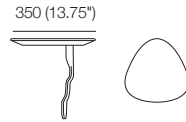

Multiple Settings
Headrest 15 levels

Armchair F / Armchair F SMART
Front View: Headrest Down / Headrest Up

1120 (44")

2STR F / 2STR F SMART
Front View: Headrest Down / Headrest Up

1980 (78")

2.5STR F / 2.5STR F SMART

Front View

800 (31.5")

Back View

955 (37.5")

Leather Stitching Detail

Headrest Down

Reo: Side View

Reo: Side View
(SMART Pockets™)

Armchair F
Back View

2STR F

Back View

2.5STR F

Back View

3STR F

Back View

Reo Accessories

Reo Platform Table
Side View / Top View

**PocketAccessory
Table CRES**
Side View / Top View

**PocketAccessory
Charge Table CRES**
Side View / Top View

**PocketAccessory
Sonos Play 1 SPEAKER Bracket**
Side View / Top View