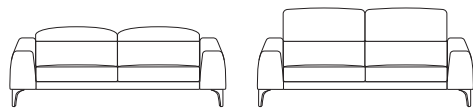

Reo

KING[®]
L I V I N G

kingliving.com

Reo Components

Reo: Side View
Headrest Down

1050 (41.5")

Reo: Side View
(SMART Pockets™)
Headrest Up

1050 (41.5")

Multiple Settings
Headrest 15 levels

Armchair F / Armchair F SMART
Front View: Headrest Down / Headrest Up

1120 (44")

2STR F / 2STR F SMART
Front View: Headrest Down / Headrest Up

1980 (78")

2.5STR F / 2.5STR F SMART

Front View: Headrest Down / Headrest Up

2220 (87.5")

3STR F / 3STR F SMART

Front View: Headrest Down / Headrest Up

2700 (106.25")

Ottoman

Top View

955 (37.5")

Front View

800 (31.5")

Back View

955 (37.5")

Leather Stitching Detail

Headrest Down

Reo: Side View

Reo: Side View
(SMART Pockets™)