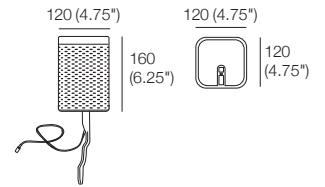

Armchair F
Back View

2STR F

Back View

2.5STR F

Back View

3STR F

Back View

Reo Accessories

Reo Platform Table
Side View / Top View

**PocketAccessory
Table CRES**
Side View / Top View

**PocketAccessory
Charge Table CRES**
Side View / Top View

**PocketAccessory
Sonos Play 1 SPEAKER Bracket**
Side View / Top View