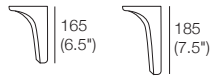

Reo Legs*
Leg 165 (STD)
or Leg 185 (Optional)