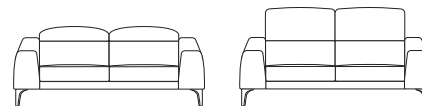

Reo

KING[®]
L I V I N G

kingliving.com

Reo Components

Reo: Side View
Headrest Down

1050 (41.5")

Reo: Side View
(SMART Pockets™)
Headrest Up

1050 (41.5")

Multiple Settings
Headrest 15 levels

Armchair F / Armchair F SMART
Front View: Headrest Down / Headrest Up

1120 (44")

2STR F / 2STR F SMART
Front View: Headrest Down / Headrest Up

1980 (78")

2.5STR F / 2.5STR F SMART

Front View: Headrest Down / Headrest Up

2220 (87.5")

3STR F / 3STR F SMART

Front View: Headrest Down / Headrest Up

2700 (106.25")

Ottoman

Top View

955 (37.5")

Front View

800 (31.5")

Back View

955 (37.5")

Leather Stitching Detail

Headrest Down

Reo: Side View

Reo: Side View
(SMART Pockets™)