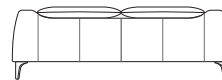

Multiple Settings
Headrest 15 levels

Armchair F / Armchair F SMART
Front View: Headrest Down / Headrest Up

1120 (44")

2STR F / 2STR F SMART
Front View: Headrest Down / Headrest Up

1980 (78")

2.5STR F / 2.5STR F SMART

Front View

800 (31.5")

Back View

955 (37.5")

Leather Stitching Detail

Headrest Down

Reo: Side View

Reo: Side View
(SMART Pockets™)

Armchair F
Back View

2STR F

Back View

2.5STR F

Back View

3STR F

Back View

Reo Accessories

Reo Platform Table
Side View / Top View

**PocketAccessory
Table CRES**
Side View / Top View

**PocketAccessory
Charge Table CRES**
Side View / Top View

**PocketAccessory
Sonos Play 1 SPEAKER Bracket**
Side View / Top View