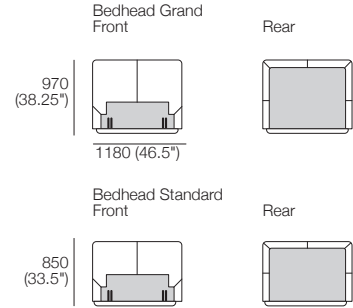

Queen-SG

Bedbase: Fabric
Bedhead: Fabric

Queen-SG

Bedbase: Leather
Bedhead: Leather

Promenade Soft Storage Bed

SuperSingle-SG

Bedbase: Fabric
Bedhead: Fabric

SuperSingle-SG

Bedbase: Leather
Bedhead: Leather

Accessing Storage | Bed-making

Storage

Bedbase encloses a generous storage compartment.

Storage Access

Engineered Steel Frame opens easily to access storage.

Bed-making

Engineered Steel Frame lifts further into the bed-making position and extends past the Bedbase.