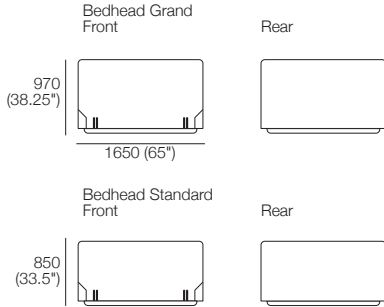

Queen-SG

Bedbase: Fabric
Bedhead: Fabric

Queen-SG

Bedbase: Leather
Bedhead: Leather

Promenade Soft Storage Bed

SuperSingle-SG

Bedbase: Fabric
Bedhead: Fabric

SuperSingle-SG

Bedbase: Leather
Bedhead: Leather

Accessing Storage | Bed-making

Storage

Bedbase encloses a generous storage compartment.

Storage Access

Engineered Steel Frame opens easily to access storage.

Bed-making

Engineered Steel Frame lifts further into the bed-making position and extends past the Bedbase.