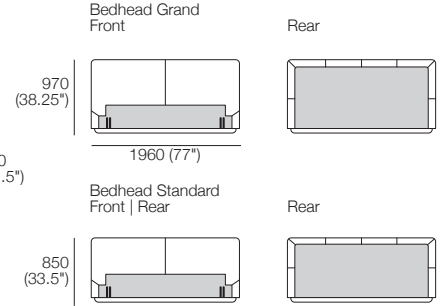

Queen-SG

Bedbase: Fabric
Bedhead: Fabric

Queen-SG

Bedbase: Leather
Bedhead: Leather

Promenade Soft Storage Bed

SuperSingle-SG

Bedbase: Fabric
Bedhead: Fabric

SuperSingle-SG

Bedbase: Leather
Bedhead: Leather

Accessing Storage | Bed-making

Storage

Bedbase encloses a generous storage compartment.

Storage Access

Engineered Steel Frame opens easily to access storage.

Bed-making

Engineered Steel Frame lifts further into the bed-making position and extends past the Bedbase.