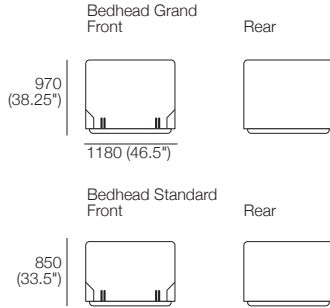

Queen-SG

Bedbase: Fabric
Bedhead: Fabric

Queen-SG

Bedbase: Leather
Bedhead: Leather

Promenade Soft Storage Bed

SuperSingle-SG

Bedbase: Fabric
Bedhead: Fabric

SuperSingle-SG

Bedbase: Leather
Bedhead: Leather

Accessing Storage | Bed-making

Storage

Bedbase encloses a generous storage compartment.

Storage Access

Engineered Steel Frame opens easily to access storage.

Bed-making

Engineered Steel Frame lifts further into the bed-making position and extends past the Bedbase.