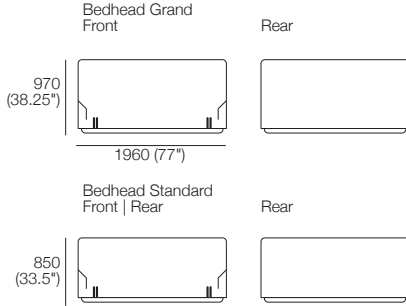

Promenade Soft Storage Bed

King-SG

Bedbase: Fabric
Bedhead: Fabric