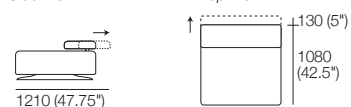

Strata II

Chair Armless Swivel