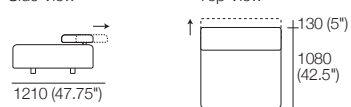

Chair Armless