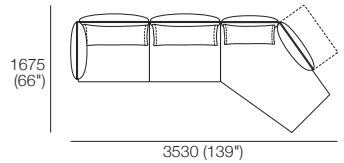

Package: 7 STD 2 FLEX

Components: 2x 2STR Base STD,
2x AB770 Flex, 3x AB770 Fixed,
3x BC770