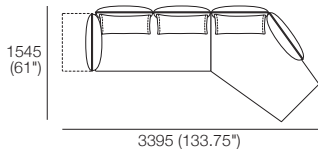

Zaza Packages

Package: 4

1x 2STR Base STD, 1x Angle Chaise STD,
3x BC770, 4x AB770 Fixed, 1x AB770 Flex.
Configurations: