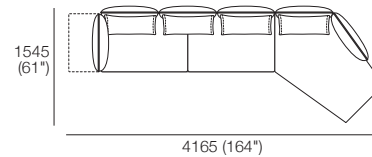

Package: 6

1x 3STR Base STD, 1x Angle Chaise STD,
1x AB770 Flex, 5x AB770 Fixed, 4x BC770
Configurations: