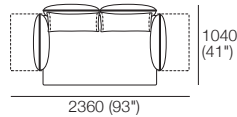

Package: 2.5 STR STD 4 FixAB

Components: 1x 2.5STR Base STD,
2x BC940, 2x AB940Fixed, 2x AB770 Fixed

Package: 2.5 STR Deep 4 FixAB

Components: 1x 2.5STR Base Deep,
2x BC940, 2x AB940Fixed, 2x AB770 Fixed

Package: 2 STR STD 2 FlexAB

Components: 1x 2STR Base STD,
2x AB770 Fixed, 2x AB770 Flex,
2x BC770

Package: 2 STR Deep 2 FlexAB

Components: 1x 2STR Base Deep,
2x BC770, 2x AB770 Fixed, 2x AB770 Flex

Package: 2.5 STR STD 2 FlexAB