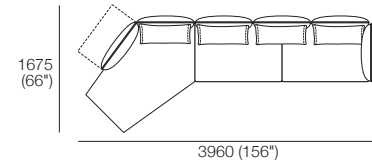

Package: 7 STD 2 FLEX

Components: 2x 2STR Base STD,
2x AB770 Flex, 3x AB770 Fixed,
3x BC770