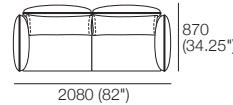

Package: 2.5 STR STD 4 FixAB

Components: 1x 2.5STR Base STD,
2x BC940, 2x AB940Fixed, 2x AB770 Fixed