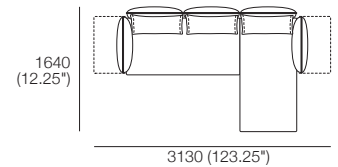

Package: 7 STD 2 FLEX

Components: 2x 2STR Base STD,
2x AB770 Flex, 3x AB770 Fixed,
3x BC770