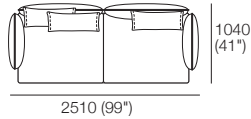

Components: 1x 3STR Base STD,
3x BC770, 2x AB1155 Fixed, 2x AB770 Flex

Effective November 2019. *Arms/Backs & Platform Compatibility: **AB770 Arms:** (2 STR; 2.5 STR; 3 STR). **AB770 Backs:** (2 STR; 3 STR). **AB940 Arms:** (2 STR DEEP; 2.5 STR DEEP; 3 STR DEEP). **AB940 Backs:** (2.5 STR). **AB1155 Backs:** (3 STR). **Chaises:** **2 STR, 3 STR and Angle Chaise STD:** (AB770 for STD Arm/Back. AB1155 for Long Arm/Back). **Chaise 2.5 STR:** (AB770 for STD Arm/Back. AB940 for Long Arm/Back). The maximum usage weight for the AB770Flex is 15kg (33lb). As King Living has a policy of continuous improvement, changes to products and specifications may be made without prior notice. Images and drawings are representative of design only. Accessories not included.

Zaza Packages

Package: 3 STR STD 5 FlexAB

Components: 1x 3STR Base STD, 3x BC770, 5x AB770 Flex

Package: 3 STR Deep 4 FixAB

Components: 1x 3STR Base Deep, 3x BC770, 2x AB1155 Fixed, 2x AB770 Flex

Package: 3 STR Deep 2 FlexAB