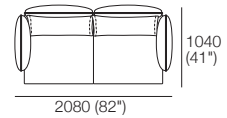

Package: 2.5 STR Deep 4 FixAB

Components: 1x 2.5STR Base Deep,
2x BC940, 2x AB940Fixed, 2x AB770 Fixed