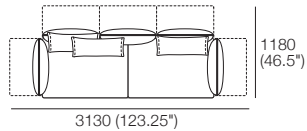

Zaza Packages

Package: 3 STR STD 5 FlexAB

Components: 1x 3STR Base STD, 3x BC770, 5x AB770 Flex