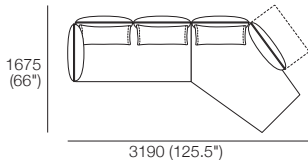

Package: 7 STD 2 FLEX

Components: 2x 2STR Base STD,
2x AB770 Flex, 3x AB770 Fixed,
3x BC770