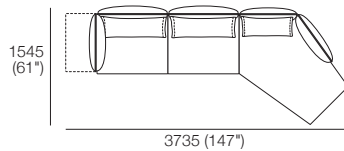

Effective November 2019. *Arms/Backs & Platform Compatibility: **AB770 Arms:** (2 STR; 2.5 STR; 3 STR). **AB770 Backs:** (2 STR; 3 STR). **AB940 Arms:** (2 STR DEEP; 2.5 STR DEEP; 3 STR DEEP). **AB940 Backs:** (2.5 STR). **AB1155 Backs:** (3 STR). **Chaises:** **2 STR, 3 STR and Angle Chaise STD:** (AB770 for STD Arm/Back. AB1155 for Long Arm/Back). **Chaise 2.5 STR:** (AB770 for STD Arm/Back. AB940 for Long Arm/Back). The maximum usage weight for the AB770Flex is 15kg (33lb). As King Living has a policy of continuous improvement, changes to products and specifications may be made without prior notice. Images and drawings are representative of design only. Accessories not included.

Zaza Packages

Package: 4

1x 2STR Base STD, 1x Angle Chaise STD,
3x BC770, 4x AB770 Fixed, 1x AB770 Flex.
Configurations:

Package: 5

1x 2.5STR Base STD, 1x Angle Chaise STD,
2x AB940 Fixed, 2x AB770 Fixed,
1x AB770 Flex, 2x BC940, 1x BC770
Configurations: