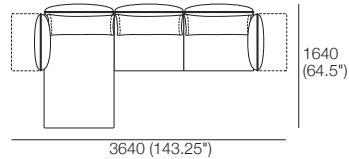

Package: 1

Components: 1x 2.5STR Base STD, 1x 2STR Base Deep, 3x AB940Fixed, 2x AB770Flex, 3x BC940