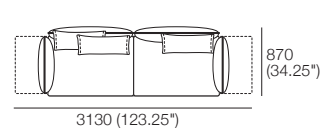

Package: 2 STR Deep 4 FlexAB

Components: 1x 2STR Base Deep,
4x AB770 Flex, 2x BC770

Package: 3 STR STD 4 FixAB

Components: 1x 3STR Base STD,
3x BC770, 2x AB1155 Fixed, 2x AB770 Fixed

Package: 3 STR STD 2 FlexAB

Components: 1x 3STR Base STD,
3x BC770, 2x AB1155 Fixed, 2x AB770 Flex

Effective November 2019. *Arms/Backs & Platform Compatibility: **AB770 Arms:** (2 STR; 2.5 STR; 3 STR). **AB770 Backs:** (2 STR; 3 STR). **AB940 Arms:** (2 STR DEEP; 2.5 STR DEEP; 3 STR DEEP). **AB940 Backs:** (2.5 STR). **AB1155 Backs:** (3 STR). **Chaises:** **2 STR, 3 STR and Angle Chaise STD:** (AB770 for STD Arm/Back. AB1155 for Long Arm/Back). **Chaise 2.5 STR:** (AB770 for STD Arm/Back. AB940 for Long Arm/Back). The maximum usage weight for the AB770Flex is 15kg (33lb). As King Living has a policy of continuous improvement, changes to products and specifications may be made without prior notice. Images and drawings are representative of design only. Accessories not included.