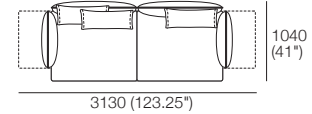

Components: 1x 3STR Base STD,
3x BC770, 2x AB1155 Fixed, 2x AB770 Flex

Effective November 2019. *Arms/Backs & Platform Compatibility: **AB770 Arms:** (2 STR; 2.5 STR; 3 STR). **AB770 Backs:** (2 STR; 3 STR). **AB940 Arms:** (2 STR DEEP; 2.5 STR DEEP; 3 STR DEEP). **AB940 Backs:** (2.5 STR). **AB1155 Backs:** (3 STR). **Chaises:** **2 STR, 3 STR and Angle Chaise STD:** (AB770 for STD Arm/Back. AB1155 for Long Arm/Back). **Chaise 2.5 STR:** (AB770 for STD Arm/Back. AB940 for Long Arm/Back). The maximum usage weight for the AB770Flex is 15kg (33lb). As King Living has a policy of continuous improvement, changes to products and specifications may be made without prior notice. Images and drawings are representative of design only. Accessories not included.

Zaza Packages

Package: 3 STR STD 5 FlexAB

Components: 1x 3STR Base STD, 3x BC770, 5x AB770 Flex

Package: 3 STR Deep 4 FixAB

Components: 1x 3STR Base Deep, 3x BC770, 2x AB1155 Fixed, 2x AB770 Flex

Package: 3 STR Deep 2 FlexAB

Components: 1x 3STR Base Deep, 3x BC770, 2x AB1155 Fixed, 2x AB770 Flex

Package: 1

Components: 1x 2.5STR Base STD, 1x 2STR Base Deep, 3x AB940Fixed, 2x AB770Flex, 3x BC940

Package: 2

Components: 1x 2STR Base STD, 1x 2STR Base Deep, 2x AB770 Flex, 1x AB940 Fixed, 2x AB770 Fixed, 1x BC940, 2x BC770