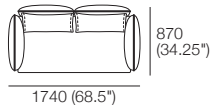

Zaza Packages

KING[®]
L I V I N G

kingliving.com

Zaza Packages

Package: 2 STR STD 4 FixAB

Components: 1x 2STR Base STD,
4x AB770 Fixed, 2x BC770

Package: 2 STR Deep 4 FixAB

Components: 1x 2STR Base Deep,
4x AB770 Fixed, 2x BC770