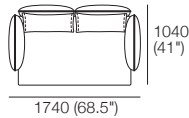

Zaza Packages

KING[®]
L I V I N G

kingliving.com

Zaza Packages

Package: 2 STR STD 4 FixAB

Components: 1x 2STR Base STD,
4x AB770 Fixed, 2x BC770

Package: 2 STR Deep 4 FixAB

Components: 1x 2STR Base Deep,
4x AB770 Fixed, 2x BC770