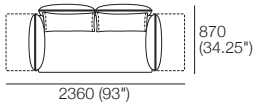

Package: 2.5 STR STD 4 FixAB

Components: 1x 2.5STR Base STD,
2x BC940, 2x AB940Fixed, 2x AB770 Fixed

Package: 2.5 STR Deep 4 FixAB

Components: 1x 2.5STR Base Deep,
2x BC940, 2x AB940Fixed, 2x AB770 Fixed

Package: 2 STR STD 2 FlexAB

Components: 1x 2STR Base STD,
2x AB770 Fixed, 2x AB770 Flex,
2x BC770

Package: 2 STR Deep 2 FlexAB

Components: 1x 2STR Base Deep,
2x BC770, 2x AB770 Fixed, 2x AB770 Flex

Package: 2.5 STR STD 2 FlexAB