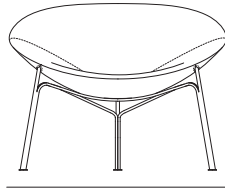

K I N G

DT2019766-V7

kingliving.com

Luna Indoor

Luna Indoor Chairs

Luna Indoor Chair
Top View

Front View

935 (36.75")

Side View

700 (27.5")

Luna Timber Barstool
Top View

Front View

530 (20.75")

Side View

474 (18.75")

Luna Timber Counter Stool
Top View

Front View

530 (20.75")

Side View

449 (17.75")