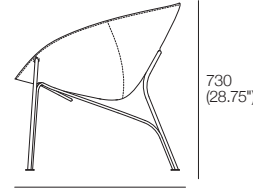

K I N G

DT2019766-V7

kingliving.com

Luna Indoor

Luna Indoor Chairs

Luna Indoor Chair
Top View

Front View

935 (36.75")

Side View

700 (27.5")

Luna Timber Barstool
Top View

Front View

530 (20.75")

Side View

474 (18.75")

Luna Timber Counter Stool
Top View

Front View

530 (20.75")

Side View

449 (17.75")