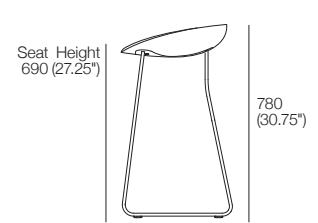

K I N G

DT2019766-V7

kingliving.com

Luna Indoor

Luna Indoor Chairs

Luna Indoor Chair
Top View

Front View

935 (36.75")

Side View

700 (27.5")

Luna Timber Barstool
Top View

Front View

530 (20.75")

Side View

474 (18.75")

Luna Timber Counter Stool
Top View

Front View

530 (20.75")

Side View

449 (17.75")