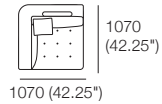

Package Corner 107

1x Corner, 1x BackCushion,
1x Panama Cushion
SQUARE