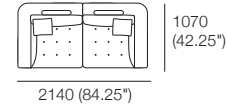

Package Corner 107

1x Corner, 1x BackCushion,
1x Panama Cushion
SQUARE

Package Chair Armless

1x Chair Armless,
1x BackCushion

Package 2 Seater

2x Corner, 2x BackCushion,
2x Panama Cushion SQUARE

Package Chaise LH

1x Chaise L, 1x BackCushion,
1x Panama Cushion SQUARE

Chair Armless

900 (35.5")

Additional Stitching Detail

Corner

Chair

Ottoman

Package 1 (more configurations next page)