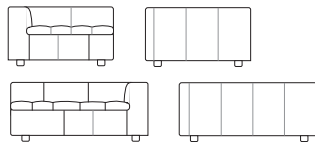

1x Chaise L, 1x BackCushion,
1x Panama Cushion SQUARE

Chair Armless

900 (35.5")

Additional Stitching Detail

Corner

Chair

Ottoman

Package 1 (more configurations next page)

2x Corner, 2x Chair Armless, 4x BackCushion,
2x Panama Cushion SQUARE

Package 3 Seater

2x Corner, 3x BackCushion,
1x Chair Armless, 2x Panama
Cushion SQUARE

Package Chaise RH

1x Chaise R, 1x BackCushion,
1x Panama Cushion SQUARE

Back Cushions

900 (35.5")

Chaise

Package 2 (more configurations next page)

2x Corner, 4x BackCushion, 2x Chair Armless,
1x Ottoman, 2x Panama Cushion SQUARE

Package 3 (more configurations next page)

2x Corner V2, 5x BackCushion, 3x Chair Armless V2,
1x Ottoman V2, 2x PanamaCushion SQUARE

Max Packages

Package 1 (from previous page)
 2x Corner, 2x Chair Armless, 4x BackCushion,
 2x Panama Cushion SQUARE
 Configurations

Package 2 (from previous page)
 2x Corner, 2x Chair Armless,
 4x BackCushion, 1x Ottoman,
 2x Panama Cushion SQUARE
 Configurations