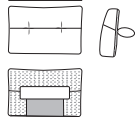

1x Chaise L, 1x BackCushion,
1x Panama Cushion SQUARE

Chair Armless

900 (35.5")

Additional Stitching Detail

Corner

Chair

Ottoman

Package 1 (more configurations next page)

2x Corner, 2x Chair Armless, 4x BackCushion,
2x Panama Cushion SQUARE

Package 3 Seater

2x Corner, 3x BackCushion,
1x Chair Armless, 2x Panama
Cushion SQUARE

Package Chaise RH

1x Chaise R, 1x BackCushion,
1x Panama Cushion SQUARE

Back Cushions

900 (35.5")

Chaise

Package 2 (more configurations next page)

2x Corner, 4x BackCushion, 2x Chair Armless,
1x Ottoman, 2x Panama Cushion SQUARE

Package 3 (more configurations next page)

2x Corner V2, 5x BackCushion, 3x Chair Armless V2,
1x Ottoman V2, 2x PanamaCushion SQUARE

Max Packages

Package 1 (from previous page)
 2x Corner, 2x Chair Armless, 4x BackCushion,
 2x Panama Cushion SQUARE
 Configurations

Package 2 (from previous page)
 2x Corner, 2x Chair Armless,
 4x BackCushion, 1x Ottoman,
 2x Panama Cushion SQUARE
 Configurations