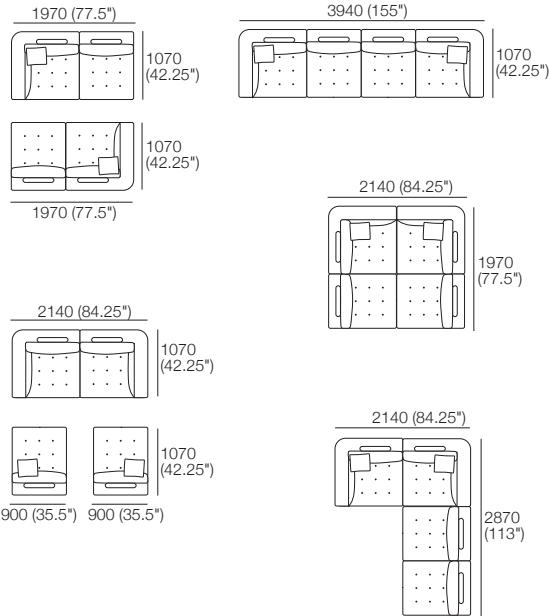

2x Corner, 2x Chair Armless, 4x BackCushion,
2x Panama Cushion SQUARE

Package 3 Seater

2x Corner, 3x BackCushion,
1x Chair Armless, 2x Panama
Cushion SQUARE

Package Chaise RH

1x Chaise R, 1x BackCushion,
1x Panama Cushion SQUARE

Back Cushions

900 (35.5")

Chaise

Package 2 (more configurations next page)

2x Corner, 4x BackCushion, 2x Chair Armless,
1x Ottoman, 2x Panama Cushion SQUARE

Package 3 (more configurations next page)

2x Corner V2, 5x BackCushion, 3x Chair Armless V2,
1x Ottoman V2, 2x PanamaCushion SQUARE

Max Packages

Package 1 (from previous page)
 2x Corner, 2x Chair Armless, 4x BackCushion,
 2x Panama Cushion SQUARE
 Configurations

Package 2 (from previous page)
 2x Corner, 2x Chair Armless,
 4x BackCushion, 1x Ottoman,
 2x Panama Cushion SQUARE
 Configurations