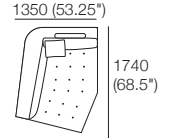

Package Corner 107

1x Corner, 1x BackCushion,
1x Panama Cushion
SQUARE

Package Chair Armless

1x Chair Armless,
1x BackCushion

Package 2 Seater

2x Corner, 2x BackCushion,
2x Panama Cushion SQUARE

Package Chaise LH

1x Chaise L, 1x BackCushion,
1x Panama Cushion SQUARE

Chair Armless

900 (35.5")

Additional Stitching Detail

Corner

Chair

Ottoman

Package 1 (more configurations next page)