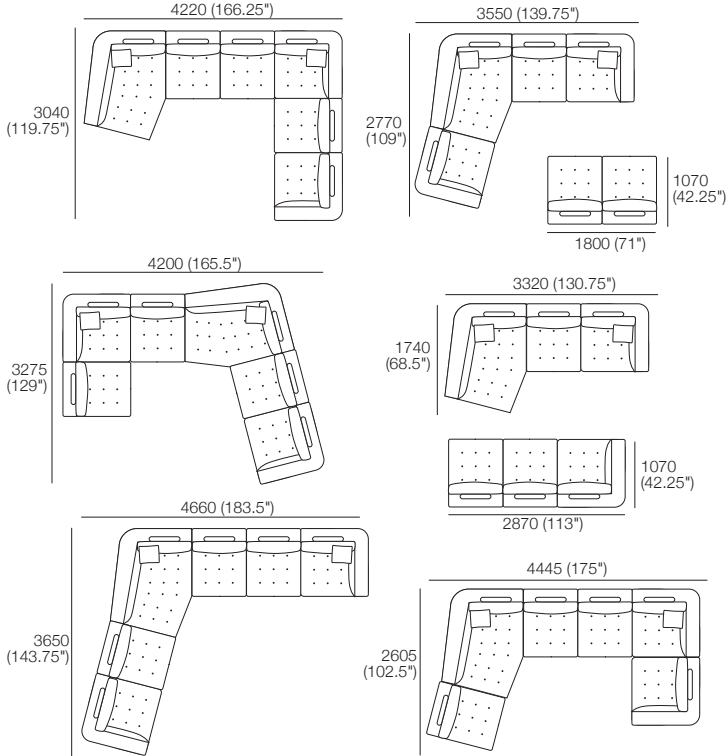

2x Corner, 2x Chair Armless, 4x BackCushion,
2x Panama Cushion SQUARE

Package 3 Seater

2x Corner, 3x BackCushion,
1x Chair Armless, 2x Panama
Cushion SQUARE

Package Chaise RH

1x Chaise R, 1x BackCushion,
1x Panama Cushion SQUARE

Back Cushions

900 (35.5")

Chaise

Package 2 (more configurations next page)

2x Corner, 4x BackCushion, 2x Chair Armless,
1x Ottoman, 2x Panama Cushion SQUARE

Package 3 (more configurations next page)

2x Corner V2, 5x BackCushion, 3x Chair Armless V2,
1x Ottoman V2, 2x PanamaCushion SQUARE

Max Packages

Package 1 (from previous page)
 2x Corner, 2x Chair Armless, 4x BackCushion,
 2x Panama Cushion SQUARE
 Configurations

Package 2 (from previous page)
 2x Corner, 2x Chair Armless,
 4x BackCushion, 1x Ottoman,
 2x Panama Cushion SQUARE
 Configurations

Package 3 (from previous page)
 2x Corner, 3x Chair Armless, 1x Ottoman,
 5x BackCushion, 2x Panama Cushion SQUARE
 Configurations

Max Packages

Package 3 LH Chaise Corner

Components: 2x Corner, 3x Chair Armless, 1x LH Chaise R, 6x Back Cushion,
2x Panama Cushion SQUARE
Configurations: