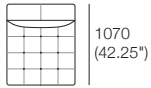

KING

DT201 9760 V4

kingliving.com

Max

Max Packages

Max Modules With Leather Stitching

Angle Corner Chaise Chaise L

Chaise R

Package Corner 107

1x Corner, 1x BackCushion,
1x Panama Cushion
SQUARE

Package Chair Armless

1x Chair Armless,
1x BackCushion

Package 2 Seater

2x Corner, 2x BackCushion,
2x Panama Cushion SQUARE

Package Chaise LH

1x Chaise L, 1x BackCushion,
1x Panama Cushion SQUARE

Chair Armless

900 (35.5")

Additional Stitching Detail

Corner

Chair

Ottoman

Package 1 (more configurations next page)