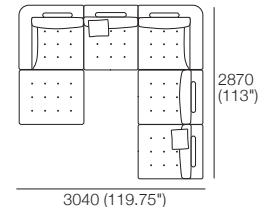

2x Corner, 2x Chair Armless, 4x BackCushion,
2x Panama Cushion SQUARE

Package 3 Seater

2x Corner, 3x BackCushion,
1x Chair Armless, 2x Panama
Cushion SQUARE

Package Chaise RH

1x Chaise R, 1x BackCushion,
1x Panama Cushion SQUARE

Back Cushions

900 (35.5")

Chaise

Package 2 (more configurations next page)

2x Corner, 4x BackCushion, 2x Chair Armless,
1x Ottoman, 2x Panama Cushion SQUARE

Package 3 (more configurations next page)

2x Corner V2, 5x BackCushion, 3x Chair Armless V2,
1x Ottoman V2, 2x PanamaCushion SQUARE

Max Packages

Package 1 (from previous page)
 2x Corner, 2x Chair Armless, 4x BackCushion,
 2x Panama Cushion SQUARE
 Configurations

Package 2 (from previous page)
 2x Corner, 2x Chair Armless,
 4x BackCushion, 1x Ottoman,
 2x Panama Cushion SQUARE
 Configurations