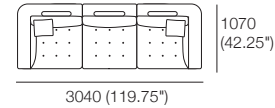

Package 3 Seater

2x Corner, 3x BackCushion,
1x Chair Armless, 2x Panama
Cushion SQUARE