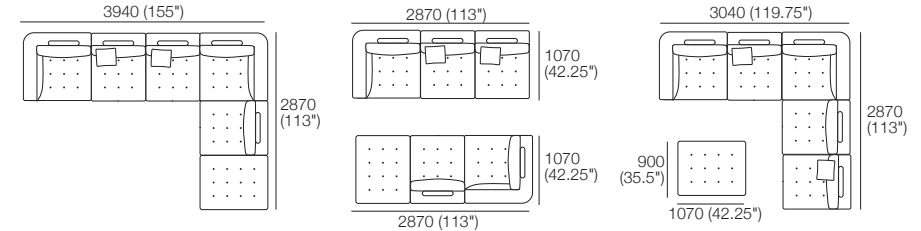

Back Cushions

900 (35.5")

Chaise

Package 2 (more configurations next page)

2x Corner, 4x BackCushion, 2x Chair Armless,
1x Ottoman, 2x Panama Cushion SQUARE

Package 3 (more configurations next page)

2x Corner V2, 5x BackCushion, 3x Chair Armless V2,
1x Ottoman V2, 2x PanamaCushion SQUARE

Max Packages

Package 1 (from previous page)
 2x Corner, 2x Chair Armless, 4x BackCushion,
 2x Panama Cushion SQUARE
 Configurations

Package 2 (from previous page)
 2x Corner, 2x Chair Armless,
 4x BackCushion, 1x Ottoman,
 2x Panama Cushion SQUARE
 Configurations

Package 3 (from previous page)
 2x Corner, 3x Chair Armless, 1x Ottoman,
 5x BackCushion, 2x Panama Cushion SQUARE
 Configurations

Max Packages

Package 3 LH Chaise Corner

Components: 2x Corner, 3x Chair Armless, 1x LH Chaise R, 6x Back Cushion,
2x Panama Cushion SQUARE
Configurations: