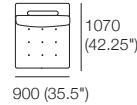

Package Chair Armless

1x Chair Armless,
1x BackCushion