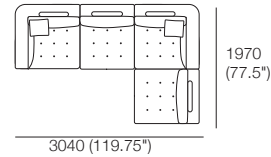

Package Corner 107

1x Corner, 1x BackCushion,
1x Panama Cushion
SQUARE

Package Chair Armless

1x Chair Armless,
1x BackCushion

Package 2 Seater

2x Corner, 2x BackCushion,
2x Panama Cushion SQUARE

Package Chaise LH

1x Chaise L, 1x BackCushion,
1x Panama Cushion SQUARE

Chair Armless

900 (35.5")

Additional Stitching Detail

Corner

Chair

Ottoman

Package 1 (more configurations next page)

2x Corner, 2x Chair Armless, 4x BackCushion,
2x Panama Cushion SQUARE

Package 3 Seater

2x Corner, 3x BackCushion,
1x Chair Armless, 2x Panama
Cushion SQUARE

Package Chaise RH

1x Chaise R, 1x BackCushion,
1x Panama Cushion SQUARE