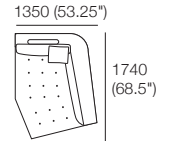

1x Chaise L, 1x BackCushion,
1x Panama Cushion SQUARE

Chair Armless

900 (35.5")

Additional Stitching Detail

Corner

Chair

Ottoman

Package 1 (more configurations next page)

2x Corner, 2x Chair Armless, 4x BackCushion,
2x Panama Cushion SQUARE

Package 3 Seater

2x Corner, 3x BackCushion,
1x Chair Armless, 2x Panama
Cushion SQUARE

Package Chaise RH

1x Chaise R, 1x BackCushion,
1x Panama Cushion SQUARE