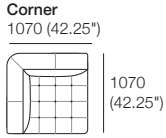

KING

DT201 9760 V4

kingliving.com

Max

Max Packages

Max Modules With Leather Stitching

Angle Corner Chaise Chaise L

Chaise R

Package Corner 107

1x Corner, 1x BackCushion,
1x Panama Cushion
SQUARE

Package Chair Armless

1x Chair Armless,
1x BackCushion

Package 2 Seater

2x Corner, 2x BackCushion,
2x Panama Cushion SQUARE

Package Chaise LH