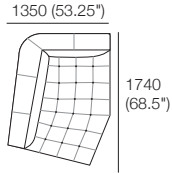

KING

DT201 9760 V4

kingliving.com

Max

Max Packages

Max Modules With Leather Stitching

Angle Corner Chaise Chaise L

Chaise R

Package Corner 107

1x Corner, 1x BackCushion,
1x Panama Cushion
SQUARE

Package Chair Armless

1x Chair Armless,
1x BackCushion

Package 2 Seater

2x Corner, 2x BackCushion,
2x Panama Cushion SQUARE

Package Chaise LH