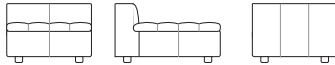

Package Corner 107

1x Corner, 1x BackCushion,
1x Panama Cushion
SQUARE

Package Chair Armless

1x Chair Armless,
1x BackCushion

Package 2 Seater

2x Corner, 2x BackCushion,
2x Panama Cushion SQUARE

Package Chaise LH

1x Chaise L, 1x BackCushion,
1x Panama Cushion SQUARE

Chair Armless

900 (35.5")

Additional Stitching Detail

Corner

Chair

Ottoman

Package 1 (more configurations next page)

2x Corner, 2x Chair Armless, 4x BackCushion,
2x Panama Cushion SQUARE

Package 3 Seater

2x Corner, 3x BackCushion,
1x Chair Armless, 2x Panama
Cushion SQUARE

Package Chaise RH

1x Chaise R, 1x BackCushion,
1x Panama Cushion SQUARE