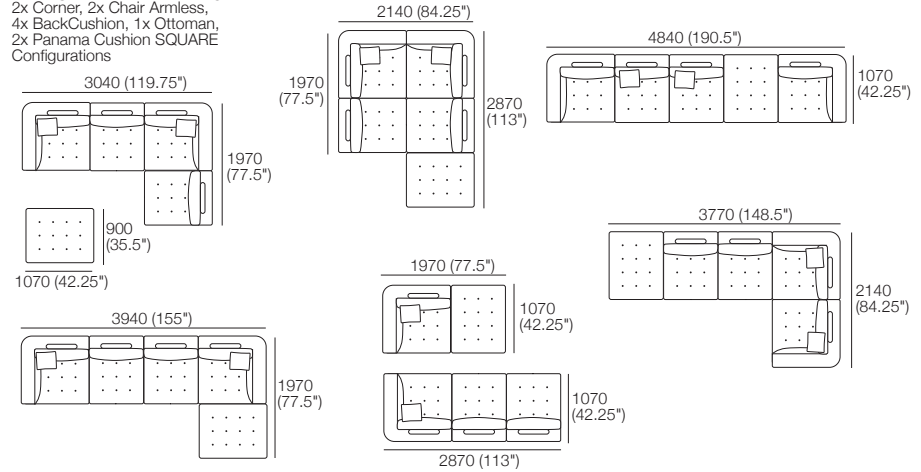

2x Corner, 2x Chair Armless, 4x BackCushion,
2x Panama Cushion SQUARE

Package 3 Seater

2x Corner, 3x BackCushion,
1x Chair Armless, 2x Panama
Cushion SQUARE

Package Chaise RH

1x Chaise R, 1x BackCushion,
1x Panama Cushion SQUARE

Back Cushions

900 (35.5")

Chaise

Package 2 (more configurations next page)

2x Corner, 4x BackCushion, 2x Chair Armless,
1x Ottoman, 2x Panama Cushion SQUARE

Package 3 (more configurations next page)

2x Corner V2, 5x BackCushion, 3x Chair Armless V2,
1x Ottoman V2, 2x PanamaCushion SQUARE

Max Packages

Package 1 (from previous page)
 2x Corner, 2x Chair Armless, 4x BackCushion,
 2x Panama Cushion SQUARE
 Configurations

Package 2 (from previous page)
 2x Corner, 2x Chair Armless,
 4x BackCushion, 1x Ottoman,
 2x Panama Cushion SQUARE
 Configurations