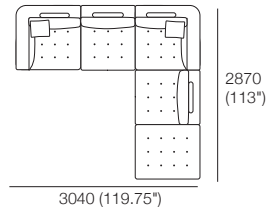

Back Cushions

900 (35.5")

Chaise

Package 2 (more configurations next page)

2x Corner, 4x BackCushion, 2x Chair Armless,
1x Ottoman, 2x Panama Cushion SQUARE

Package 3 (more configurations next page)

2x Corner V2, 5x BackCushion, 3x Chair Armless V2,
1x Ottoman V2, 2x PanamaCushion SQUARE

Max Packages

Package 1 (from previous page)
 2x Corner, 2x Chair Armless, 4x BackCushion,
 2x Panama Cushion SQUARE
 Configurations

Package 2 (from previous page)
 2x Corner, 2x Chair Armless,
 4x BackCushion, 1x Ottoman,
 2x Panama Cushion SQUARE
 Configurations