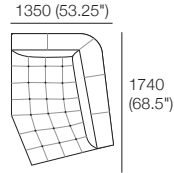

KING

DT201 9760 V4

kingliving.com

Max

Max Packages

Max Modules With Leather Stitching

Angle Corner Chaise Chaise L

Chaise R

Package Corner 107

1x Corner, 1x BackCushion,
1x Panama Cushion
SQUARE

Package Chair Armless

1x Chair Armless,
1x BackCushion

Package 2 Seater

2x Corner, 2x BackCushion,
2x Panama Cushion SQUARE

Package Chaise LH

1x Chaise L, 1x BackCushion,
1x Panama Cushion SQUARE

Chair Armless

900 (35.5")

Additional Stitching Detail

Corner

Chair

Ottoman

Package 1 (more configurations next page)