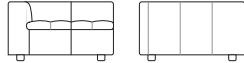

Package Corner 107

1x Corner, 1x BackCushion,
1x Panama Cushion
SQUARE

Package Chair Armless

1x Chair Armless,
1x BackCushion

Package 2 Seater

2x Corner, 2x BackCushion,
2x Panama Cushion SQUARE

Package Chaise LH

1x Chaise L, 1x BackCushion,
1x Panama Cushion SQUARE

Chair Armless

900 (35.5")

Additional Stitching Detail

Corner

Chair

Ottoman

Package 1 (more configurations next page)

2x Corner, 2x Chair Armless, 4x BackCushion,
2x Panama Cushion SQUARE

Package 3 Seater

2x Corner, 3x BackCushion,
1x Chair Armless, 2x Panama
Cushion SQUARE

Package Chaise RH

1x Chaise R, 1x BackCushion,
1x Panama Cushion SQUARE