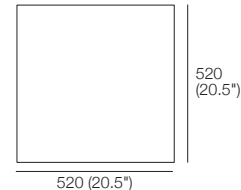

H 310-335 (12.25"-13")

Top

Side (Open)

780 (30.75")

Side (Closed)

520 (20.5")

Glass Table with Marble 780x780

Base: Marble or Travertine

Glass Table with Timber 780x520

Base: Timber Finish
H 310-335 (12.25"-13")

Top

Side (Open)

780 (30.75")

Side (Closed)

520 (20.5")

Glass Table with Timber 780x780

Base: Timber Finish
H 310-335 (12.25"-13")

Top

Side (Open)

780 (30.75")

Side (Closed)

780 (30.75")

Glass Table with Timber 1200x780

Base: Timber Finish
H 310-335 (12.25"-13")

Top

Side (Open)

1200 (47.25")

Side (Closed)

780 (30.75")

Cube Ottoman

H 335 (13.25")

Top