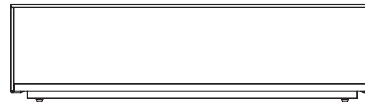

H 310-335 (12.25"-13")

Top

Side (Open)

780 (30.75")

Side (Closed)

520 (20.5")

Glass Table with Marble 780x780

Base: Marble or Travertine

H 310-335 (12.25"-13")

Top

Side (Open)

780 (30.75")

Side (Closed)

780 (30.75")

Glass Table with Marble 1200x780

Base: Marble or Travertine

H 310-335 (12.25"-13")

Top

Side (Open)

1200 (47.25")

Side (Closed)

780 (30.75")

Glass Occasional Tables | Ottoman

(Glass with Timber)

Glass Table with Timber 780x520

Base: Timber Finish
H 310-335 (12.25"-13")

Top

Side (Open)

780 (30.75")

Side (Closed)

520 (20.5")

Glass Table with Timber 780x780